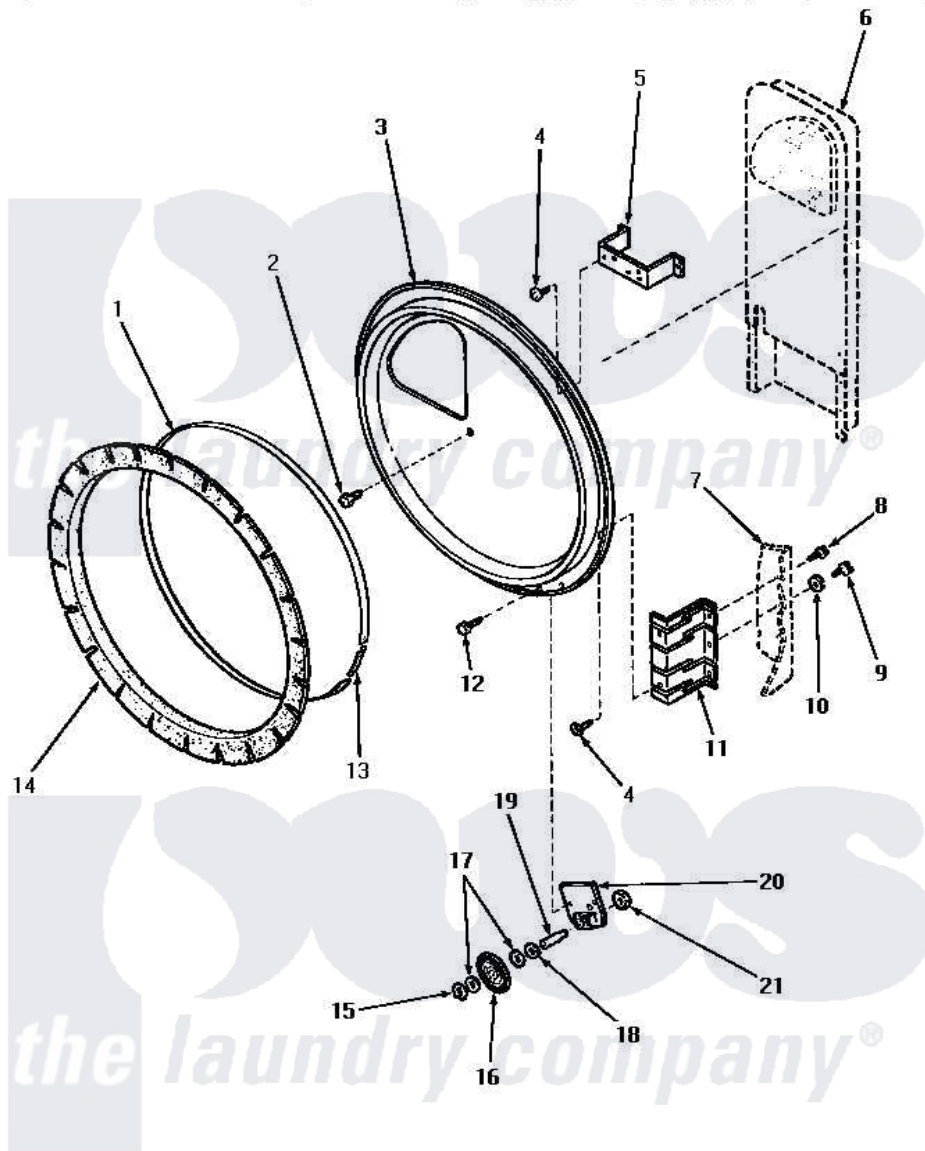

Amana VG3019 11 - REAR BLKHD, FELT SEAL & CYLINDER ROLLER

REAR BULKHEAD, FELT SEAL AND CYLINDER ROLLER

Amana [Residential Amana VG3019 Washer Parts](#) Parts Diagram 11 - REAR BLKHD, FELT SEAL & CYLINDER ROLLER

[Click on the part number to view part](#)

Item	Original Part Number	Replaced By	Status	Part Description
1	Y56090		Not Available	SEAL STRAP
2	Y33561	489464		Screw
3	61135P		Not Available	ASSY,REAR BULKHEAD
4	56078	M400664		SCrew Tap Trs Cr Rec 1016AB
5	60823P			Bracket, Terminal Block
6	Y00000000		Not Available	SEE NOTE HEAT DUCT
7	Y00000000		Not Available	SEE NOTE CABINET
8	33562	27001200		Screw
9	52909			Screw, 10B-16 X 1/2 HeX
10	51474		Not Available	WASHER, 13/64IDX1/2ODX.
11	56055		Not Available	BRACKET,BULKHEAD-REAR
12	51780	3390631		Screw, 10-16 X 3/8
13	52310			Spring
14	56088			Assembly, Seal
15	23748			Ring, Retaining

16	56457	62649P	Roller- CY
17	52549		Washer, 501 ID X3/4 Odx
18	23886		Not Available
19	56461		WASHER,.578IDX1.25ODX1
20	56042		Not Available
21	56156	358160	Shaft
			BRACKET,CYLINDER ROLLER
			Nut