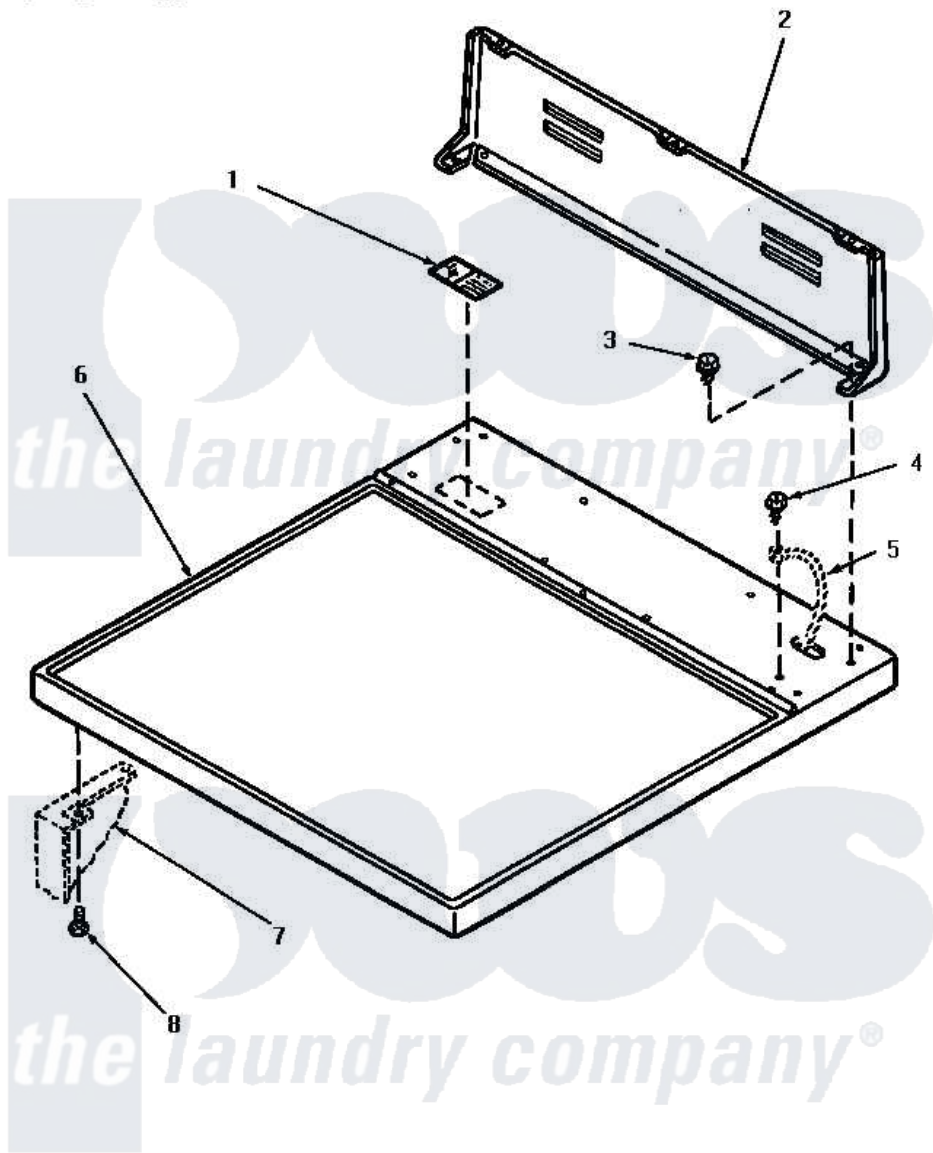

Amana VG5019 01 - CABINET TOP & CONTROL HOOD REAR PANEL

CABINET TOP AND CONTROL HOOD REAR PANEL

Amana [Residential Amana VG5019 Washer Parts](#) Parts Diagram 01 - CABINET TOP & CONTROL HOOD REAR PANEL

[Click on the part number to view part](#)

Item	Original Part Number	Replaced By	Status	Part Description
1	24903		Not Available	STICKER,DISCONNECT POW
2	59970		Not Available	CONTROL HOOD, REAR PANEL
3	23962	W10116760		Screw
4	20530			Screw, 10-24 x 3/8 Hex
5	Y00000000		Not Available	SEE NOTE GROUND WIRE, GREEN
6	60815H		Not Available	ASSY, TOP PANEL-DOMESTI
"	60815L		Not Available	CABINET TOP, ALMOND
"	60815W		Not Available	ASSY, TOP & CARTON
7	Y00000000		Not Available	SEE NOTE CABINET
8	33562	27001200		Screw