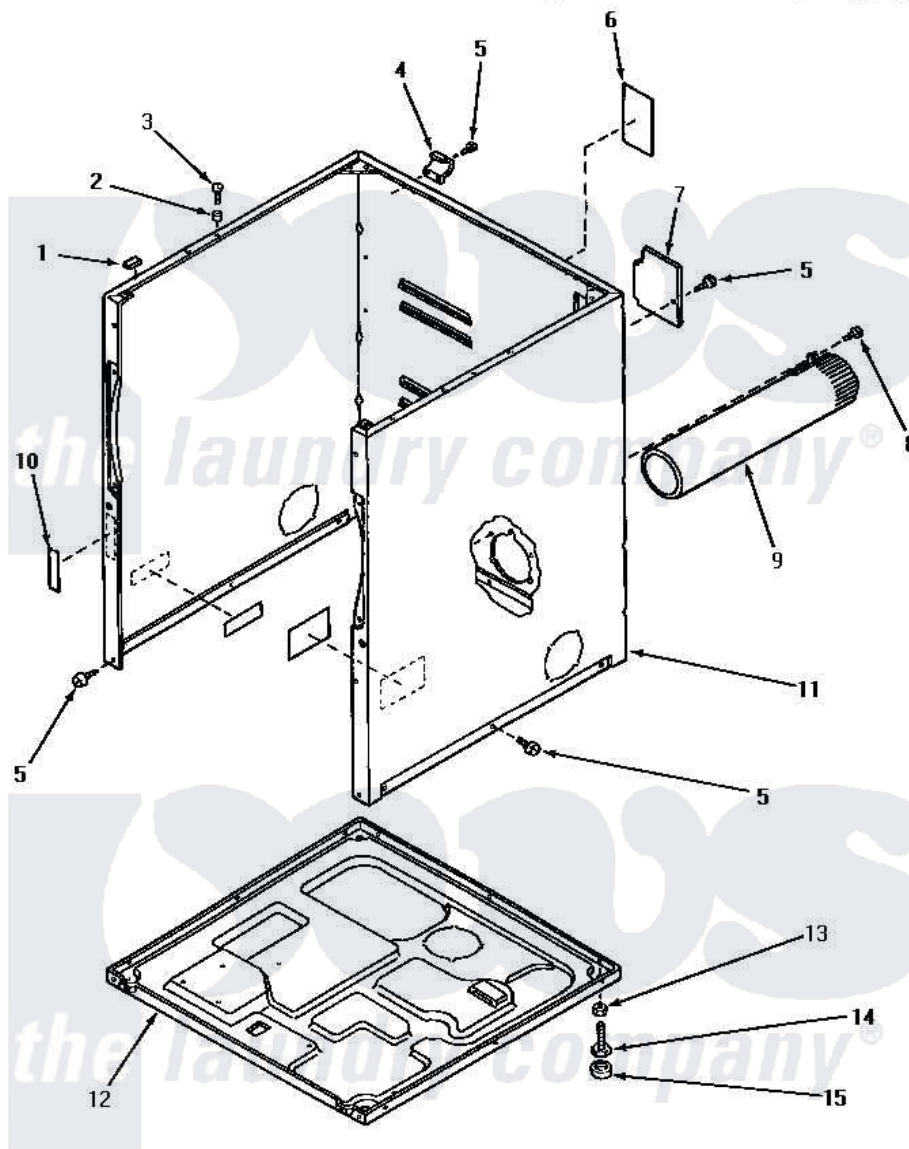

Amana VG5019 02 - CABINET, EXHAUST DUCT & BASE

CABINET, EXHAUST DUCT AND BASE

Amana [Residential Amana VG5019 Washer Parts](#) Parts Diagram 02 - CABINET, EXHAUST DUCT & BASE
 Click on the part number to view part

Item	Original Part Number	Replaced By	Status	Part Description
1	Y56128			Pad, Bumper
2	56079	505187		Locator, Panel
3	32671	Y014874		Screw, Idler Arm And Sleeve
4	60826		Not Available	HINGE, TOP
5	33562	27001200		Screw
6	56427		Not Available	STICKER
7	60821			Access Cover
8	Y33561	489464		Screw
9	56118		Not Available	ASSY, EXHAUST DUCT
10	24903		Not Available	STICKER,DISCONNECT POW
11	60813PW		Not Available	CABINET, WHITE
"	60813PH		Not Available	CABINET, HARVEST GOLD
"	60813PL		Not Available	CABINET, ALMOND
12	60811			Assembly, Base-Complete
13	20274	62739		Nut, Lock
14	Y52696	Y305086		Adjustable Leg And Nut