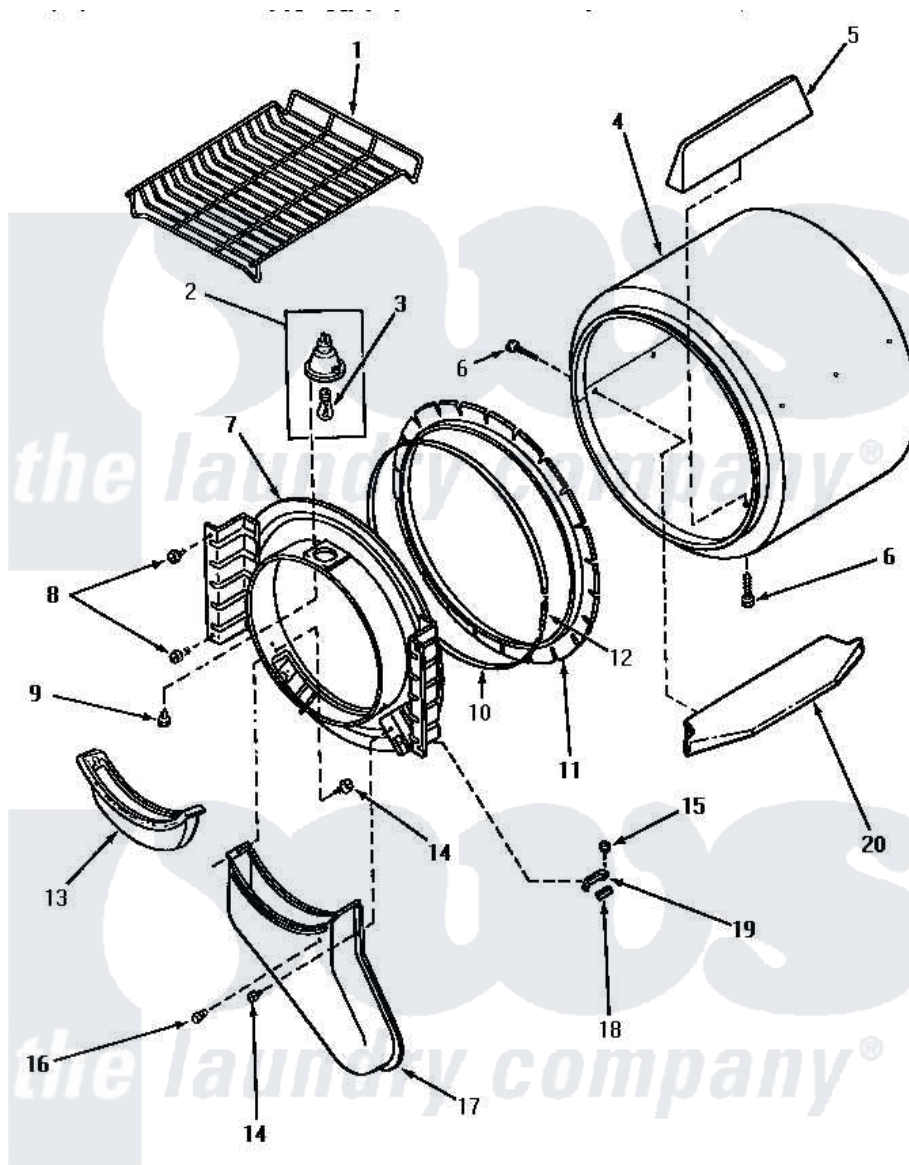

Amana VG5019 03 - FR BLKHD, AIR DUCT, FELT SEAL & CYLINDER

FRONT BULKHEAD, AIR DUCT, FELT SEAL AND CYLINDER

Amana [Residential Amana VG5019 Washer Parts](#) Parts Diagram 03 - FR BLKHD, AIR DUCT, FELT SEAL & CYLINDER

[Click on the part number to view part](#)

Item	Original Part Number	Replaced By	Status	Part Description
1	58846		Not Available	RACK, DRYING
4	60645P		Not Available	ASSY, CYLINDER PACK
"	61073P		Not Available	ASSY, CYLINDER-WHITE
5	Y61399		Not Available	BAFFLE, CYLINDER-SHORT-
6	56131		Not Available	SCREW, 10BT X 1 TAPPING
7	60774P		Not Available	ASSY BULK HEAD
8	33562	27001200		Screw
9	31260			Screw, No.8 X 3/8 Ind H
10	Y56090		Not Available	SEAL STRAP
11	56088			Assembly, Seal
12	52310			Spring
13	61376P			Filter, Lint-White W/Inst.
14	Y33561	489464		Screw
15	23962	W10116760		Screw
16	56938		Not Available	BUMPER
17	60786			Assembly, Air Duct-Front

18 [58049](#)

Pad, Thin

19 [61448](#)

Glide, Cylinder-Rulon F

20 Y61027

Not Available

BAFFLE,CYLINDER-EXTEND