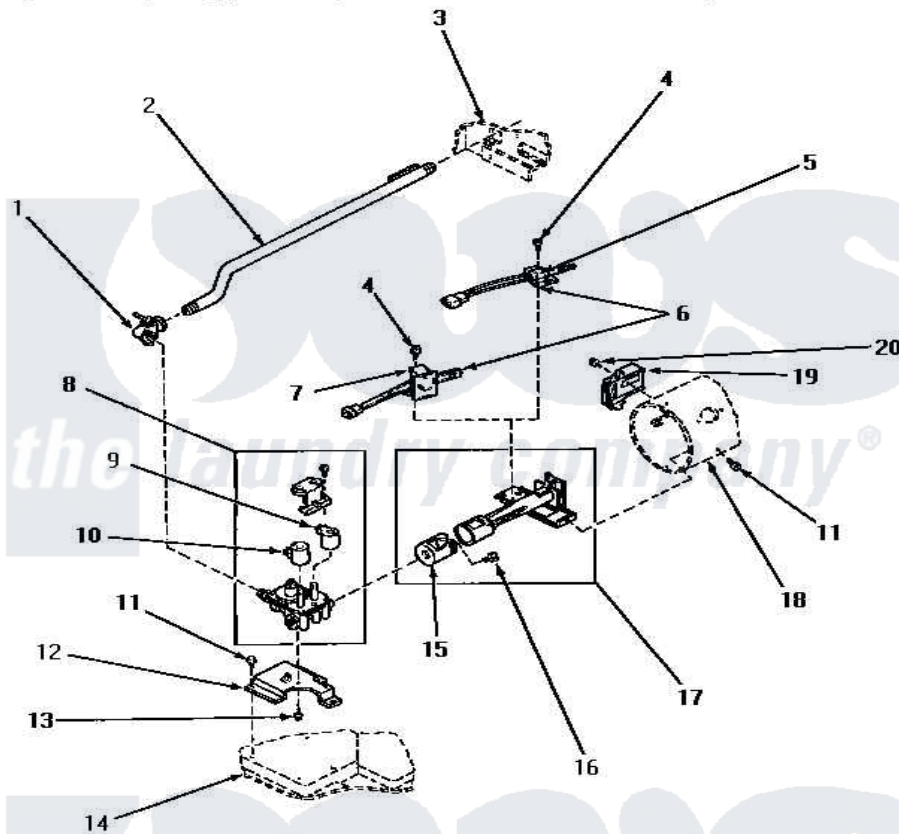

Amana VG5019 04 - GAS VALVE, IGNITER & GAS CONVERSION KITS

GAS BURNER CONVERSION KITS	
TO CONVERT DRYERS FROM NATURAL/MIXED TO LP GAS 401P3 Conversion Kit Kit consists of: 1 - 58754 Block - Open Plug 1 - 58765 Burner Orifice Spud (#85) 1 - 60515 Conversion Plate 1 - 60517 Valve Converted to LP Gas Sticker 2 - 60520 LP Gas Stickers	TO CONVERT DRYERS FROM LP TO NATURAL/MIXED GAS 402P3 Conversion Kit Kit consists of: 1 - 58719 Burner Orifice Spud (#44) 1 - 68768 Vent Screw 1 - 60514 Conversion Plate 1 - 60515 Valve Converted to Natural Gas Sticker 2 - 60521 Natural Gas Stickers

GAS VALVE, IGNITER AND GAS CONVERSION KITS (Gas Models)

Amana [Residential Amana VG5019 Washer Parts](#) Parts Diagram 04 - GAS VALVE, IGNITER & GAS CONVERSION KITS

[Click on the part number to view part](#)

Item	Original Part Number	Replaced By	Status	Part Description
1	Y56229	510205		Valve-Elbo
2	58911			Assembly, Lead-In Pipe
3	Y00000000		Not Available	SEE NOTE CABINET
4	56693			Screw, No.6-20 x. 44/.41 In
5	Y00000000		Not Available	SEE NOTE CARBORUNDUM IGNITER AND BRACKET
6	60868	37001308		Ignitor
7	Y00000000		Not Available	SEE NOTE NORTON IGNITER AND BRACKET
8	58804			Assembly, Valve-Gas-Single-
9	58804B	694540		Coil, 60 Hz
10	58804A	306106		Coil, Holding And Booster-W
11	33562	27001200		Screw
12	58912	500821		Bracket, Mounting-Gas
13	56124	3370225		Screw
14	Y00000000		Not Available	SEE NOTE BASE