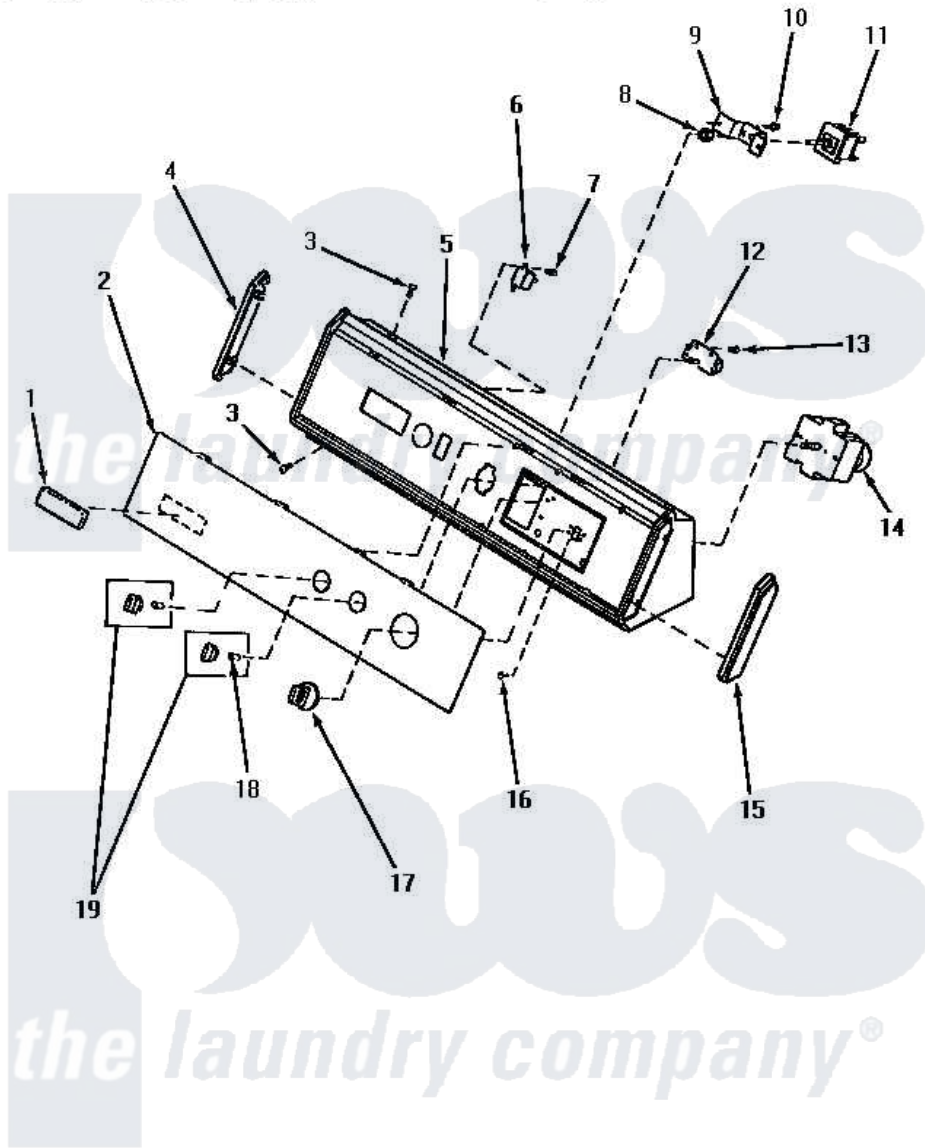

Amana VG5019 05 - GRAPHIC PANEL, CONTROL HOOD & CONTROLS

GRAPHIC PANEL, CONTROL HOOD AND CONTROLS

Amana [Residential Amana VG5019 Washer Parts](#) Parts Diagram 05 - GRAPHIC PANEL, CONTROL HOOD & CONTROLS

[Click on the part number to view part](#)

Item	Original Part Number	Replaced By	Status	Part Description
"	NOTE:		Not Available	WE USE DIFFERENT TIMER VENDORS. ALTHOUGH THE TIMERS DIFFER IN APPEARANCE, THEY ARE COMPLETELY INTERCHANGEABLE WHEN IDENTIFIED BY THE SAME PART NUMBER.
2	60347		Not Available	PANEL, GRAPHIC
3	31752		Not Available	SCREW, No. 8ABX3/4 POZIDRI
4	32217		Not Available	INSERT, L.H.
5	59955		Not Available	ASSY, HOOD & MOUNTING P
6	59446			Signal, Non-Adjustable
7	23962	W10116760		Screw
8	57584		Not Available	NUT
9	59704			Bracket, Switch Mount
10	31260			Screw, No. 8 X 3/8 Ind H
11	Y61511		Not Available	SWITCH, FABRIC SELECTOR

"	58813	58813P		Switch W/Instructions
12	59450		Not Available	SWITCH,ROTATE-TO-START
13	23962	W10116760		Screw
14	59497			Timer, 4 Cycle
15	32218		Not Available	INSERT,R.H.
16	Y59616	90767		Screw, 8A X 3/8 HeX Washer Head Tapping
17	60284		Not Available	ASSY,TIMER KNOB & SKIR
18	10519		Not Available	RETAINER
19	32310		Not Available	ASSY,KNOB-ROTARY-BROWN