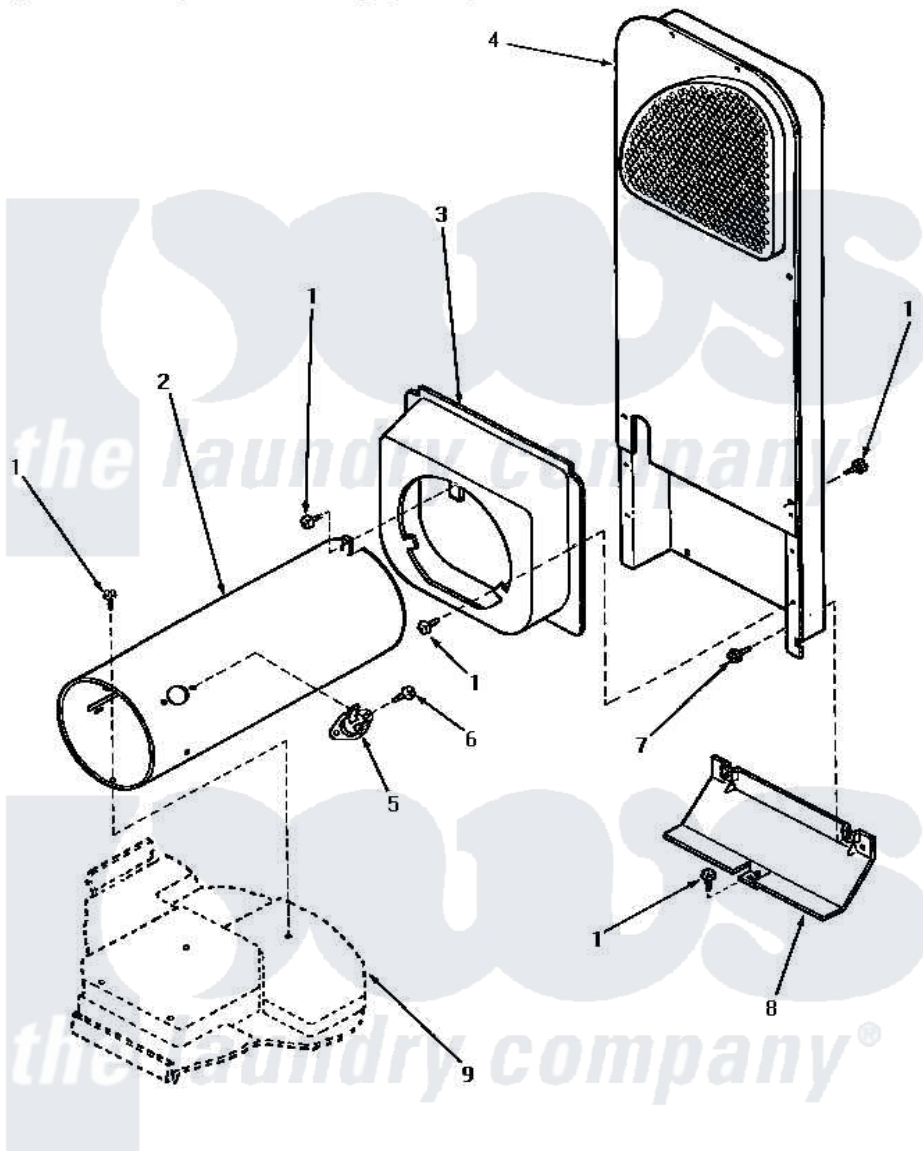

# Amana VG5019 06 - HEATER BOX (STARTING SN S6333960XM)

## HEATER BOX (Gas Models starting Serial No.S6333960XM)

Amana [Residential Amana VG5019 Washer Parts](#) Parts Diagram 06 - HEATER BOX (STARTING SN S6333960XM)

[Click on the part number to view part](#)