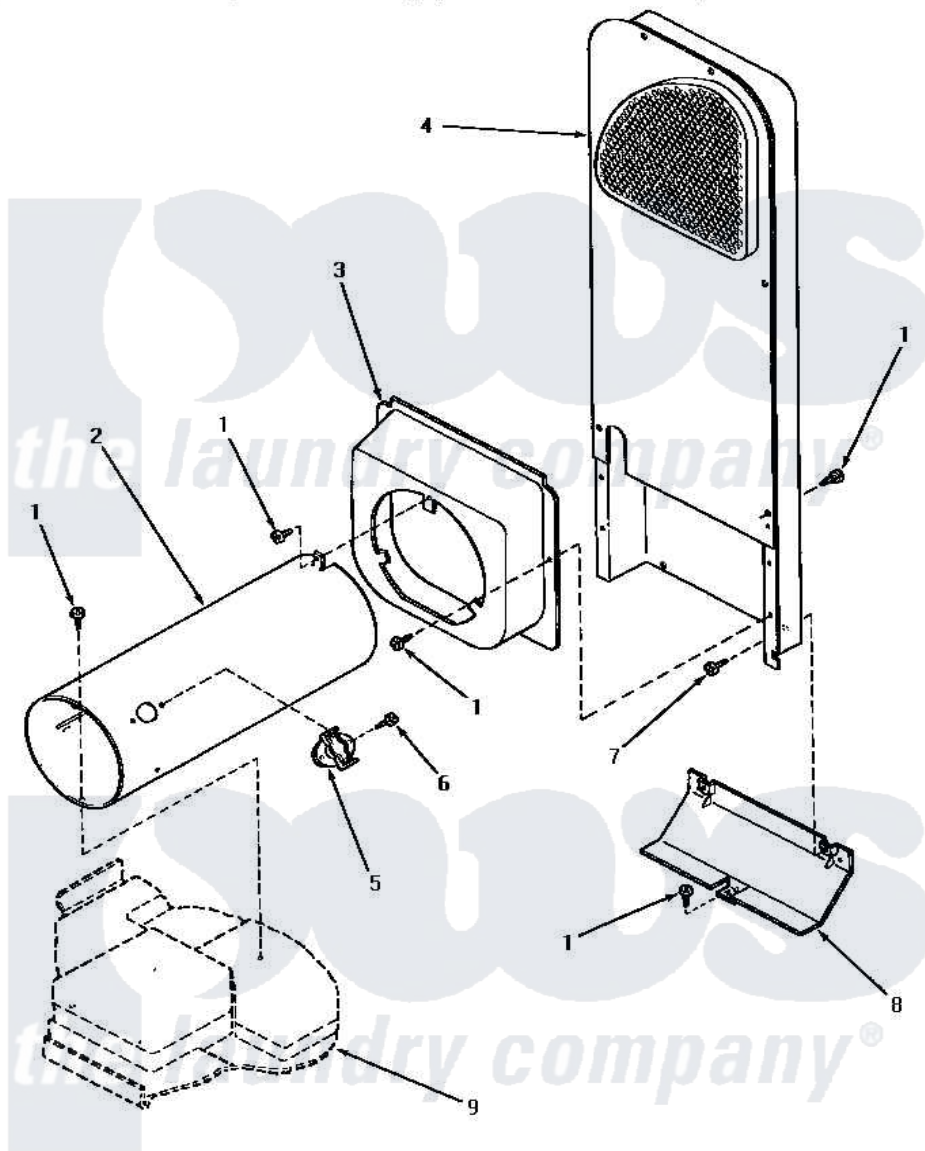

Amana VG5019 07 - HEATER BOX (THRU SN S6333959XM)

HEATER BOX (Gas Models through Serial No.S6333959XM)

Amana [Residential Amana VG5019 Washer Parts](#) Parts Diagram 07 - HEATER BOX (THRU SN S6333959XM)
Click on the part number to view part

Item	Original Part Number	Replaced By	Status	Part Description
1	33562	27001200		Screw
2	56240	08013801		Bracket
3	56237	510101		Shroud Heat Duct
4	61161P	503605		Assembly, Heater Duct
5	58366	489P3		Limit Thermostat
6	23222	3177991		Screw
7	51780	3390631		Screw, 10-16 X 3/8
8	60952		Not Available	SHIELD,HEAT DUCT
9	Y00000000		Not Available	SEE NOTE BASE