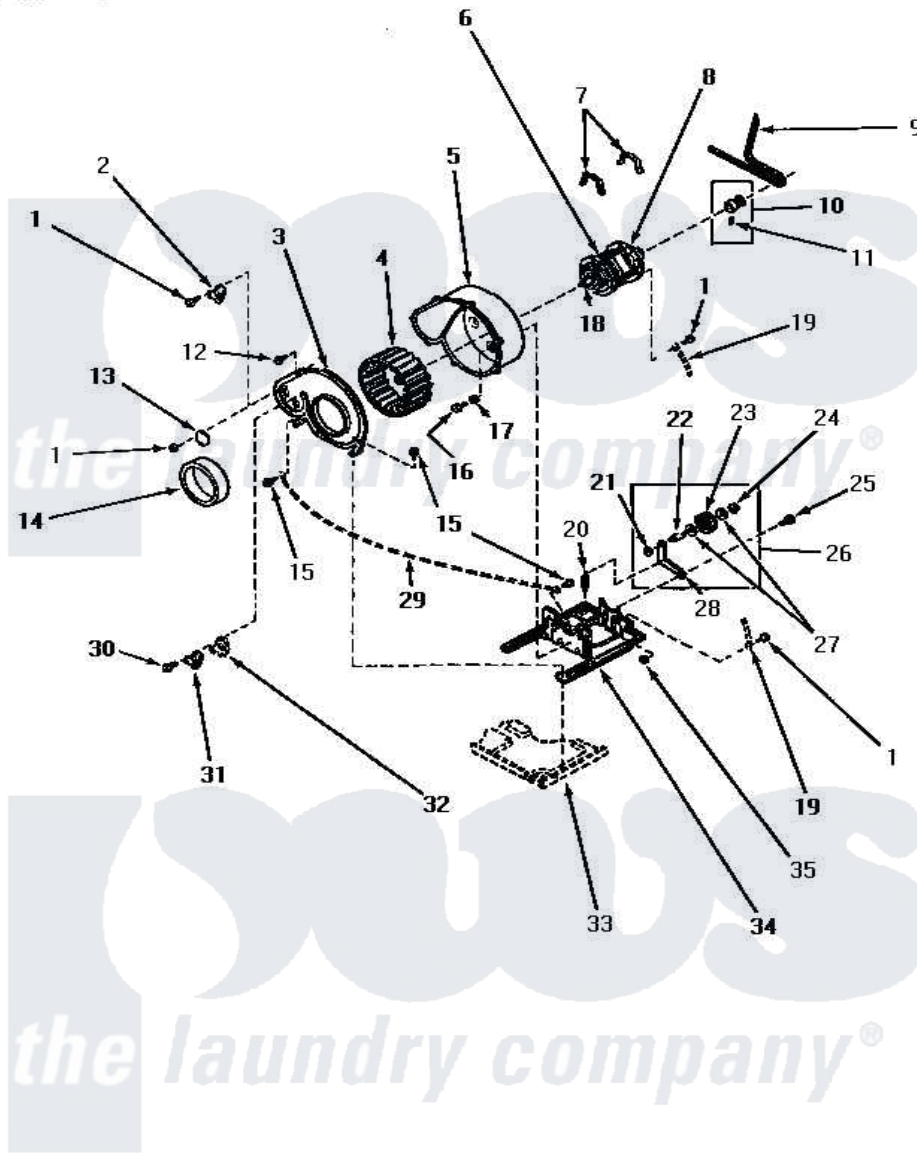

Amana VG5019 09 - MOTOR, EXHAUST FAN & BELT

MOTOR, EXHAUST FAN AND BELT

Amana [Residential Amana VG5019 Washer Parts](#) Parts Diagram 09 - MOTOR, EXHAUST FAN & BELT

[Click on the part number to view part](#)

Item	Original Part Number	Replaced By	Status	Part Description
1	23222	3177991		Screw
2	56410			Thermostat
3	60938P		Not Available	COVER,BLOWER HOUSING
4	56000	510139P		Assembly Blower Fan Package
5	56020			Housing, Blower
6	Y58044	915P3		Motor-Drve
7	Y58047	660658		Clamp, Motor Mounting 343481 685441
8	59895		Not Available	MOTOR SWITCH, INTERNAL MOUNTED
"	53226		Not Available	SWITCH,MOTOR
"	53249		Not Available	SWITCH
9	59174	40111201		Belt, Cylinder
10	59173		Not Available	MOTOR PULLEY ASSEMBLY
11	52906		Not Available	SETSCREW
12	23962	W10116760		Screw

14	56065		Not Available	SEAL
15	51780	3390631		Screw, 10-16 X 3/8
16	33562	27001200		Screw
17	20492	M0270504		Washer
18	27604P			Never-Seeze 1 Oz Tube
19	Y00000000		Not Available	SEE NOTE GROUND WIRE, GREEN
20	56076			Spring, Idler
21	56156	358160		Nut
22	56461			Shaft
23	Y54414			Assembly, Wheel And Bearing
24	23748			Ring, Retaining
25	56587		Not Available	SCREW, 1/4-20 HEX HD SH
26	Y56170	56170P		Assembly- Idle
27	52549			Washer, 501 ID X3/4 Odx
28	56057		Not Available	LEVER, IDLER
29	Y00000000		Not Available	SEE NOTE GROUND WIRE, GREEN -- (THROUGH SERIAL NO. S6181365XA)
30	23222	3177991		Screw
"	52150	489464		Screw
31	Y61372			Thermostat
"	56471		Not Available	THERMOSTAT
32	61401	61623		Thermostat, Heater-BR
33	Y00000000		Not Available	SEE NOTE BASE
34	Y60816	503613		Mount, Motor
35	52566	27001225		Nut, Jam Mid Lock 1/4-20