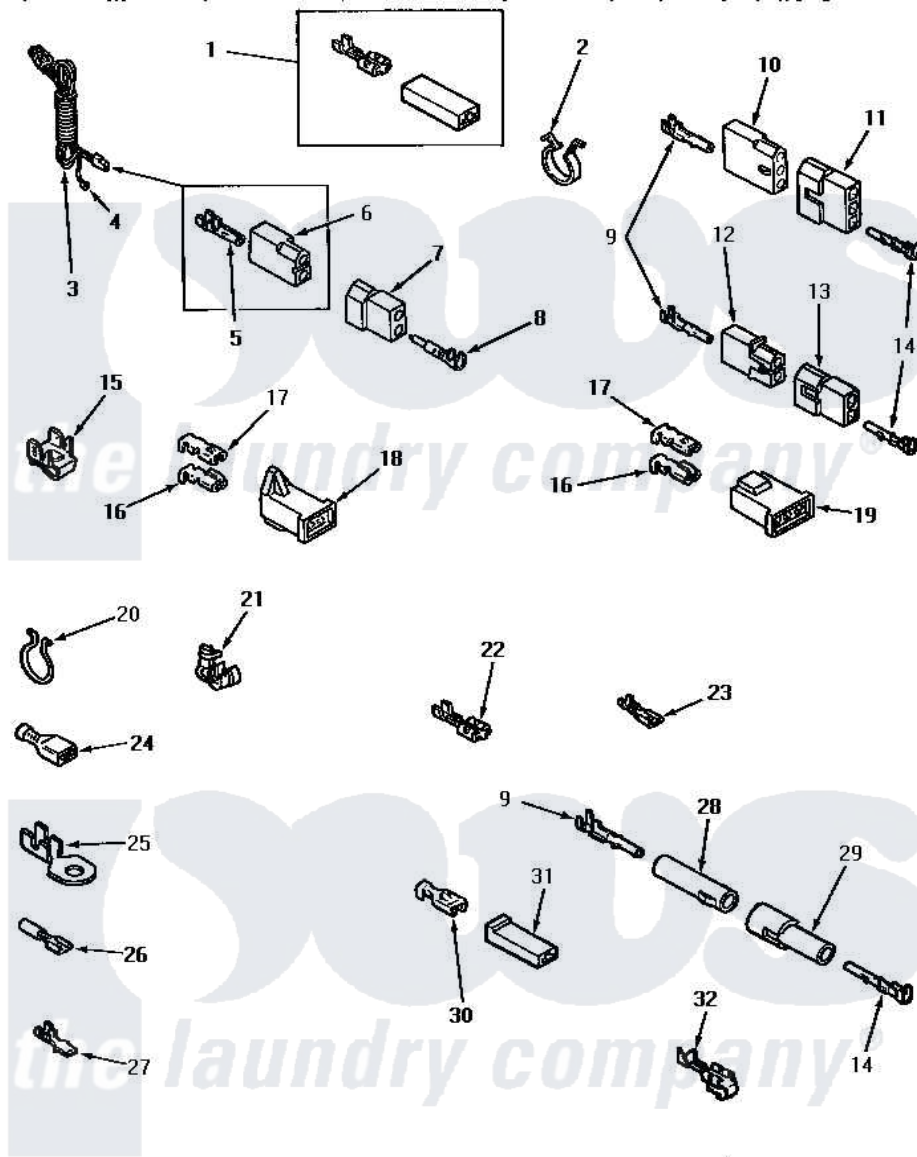

# Amana VG5019 10 - POWER CORD & TERMINALS

## POWER CORD AND TERMINALS

Amana [Residential Amana VG5019 Washer Parts](#) Parts Diagram 10 - POWER CORD & TERMINALS  
 Click on the part number to view part

Item	Original Part Number	Replaced By	Status	Part Description
1	<a href="#">Y00237</a>			Terminal-Female 1/4 ((1) 12 GAUGE Wire Or(2) 18 GA
2	61510	<a href="#">504034</a>		Clip, Wire
3	Y56222	<a href="#">27001142</a>		Cord, Power
4	Y00000000		Not Available	SEE NOTE GROUND WIRE, GREEN
5	<a href="#">00130</a>			Terminal, Pin-1/8 Femal
6	<a href="#">56265</a>			Receptacle, 2 Circuit
7	<a href="#">56266</a>			Plug
8	<a href="#">Y00127</a>			Terminal, Pin-1/8 Male
9	Y00117	<a href="#">5011-XX</a>		093 Female Socket
10	23039	<a href="#">697780</a>		Receptacle,
11	<a href="#">23040</a>			Plug-3 Circuit
12	<a href="#">56451</a>			Receptacle, 2 Circuit
13	<a href="#">56448</a>			Terminal Block Plug
14	<a href="#">Y00116</a>			Terminal, Pin-Male
15	Y00161	<a href="#">B5733302</a>		Clip, Ground