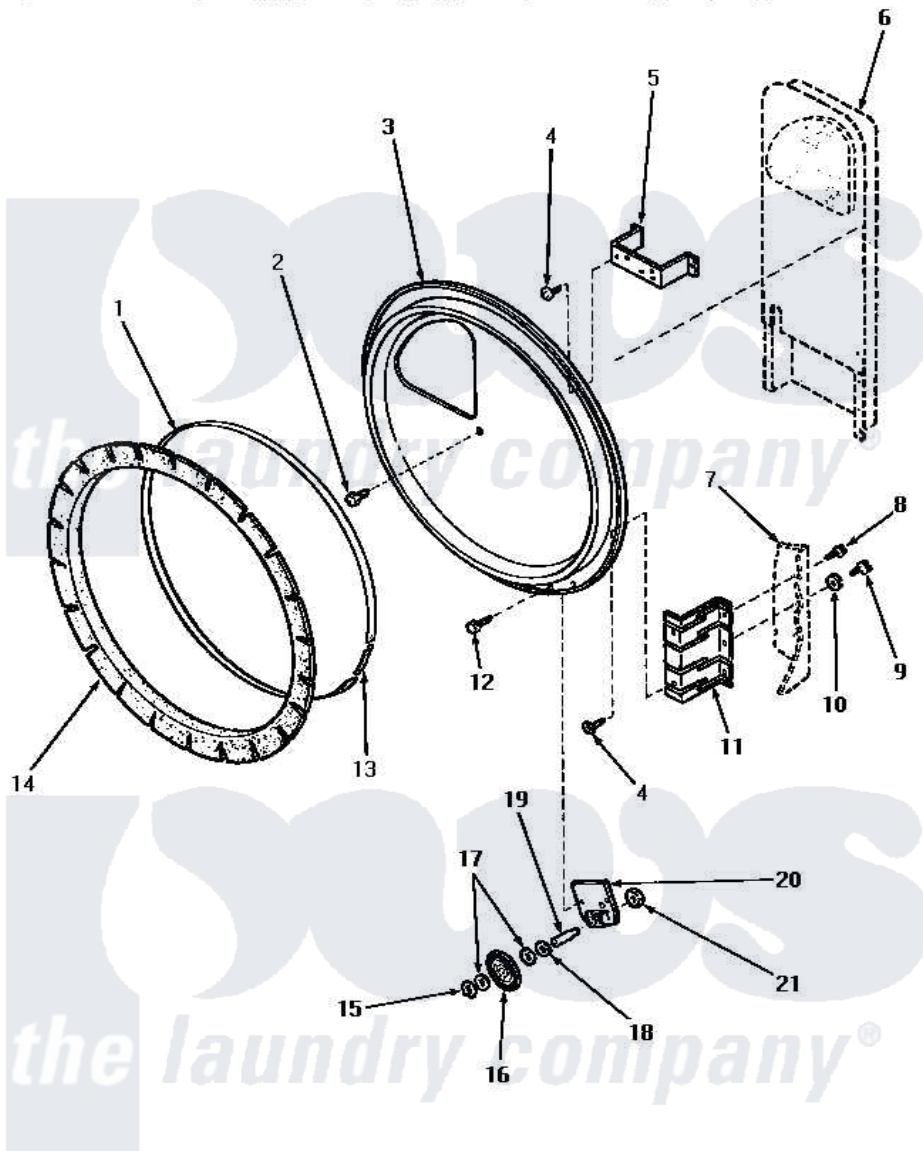

Amana VG5019 11 - REAR BLKHD, FELT SEAL & CYLINDER ROLLER

REAR BULKHEAD, FELT SEAL AND CYLINDER ROLLER

Amana [Residential Amana VG5019 Washer Parts](#) Parts Diagram 11 - REAR BLKHD, FELT SEAL & CYLINDER ROLLER

[Click on the part number to view part](#)

Item	Original Part Number	Replaced By	Status	Part Description
1	Y56090		Not Available	SEAL STRAP
2	Y33561	489464		Screw
3	61135P		Not Available	ASSY,REAR BULKHEAD
4	56078	M400664		SCrew Tap Trs Cr Rec 1016AB
5	60823P			Bracket, Terminal Block
6	Y00000000		Not Available	SEE NOTE HEAT DUCT
7	Y00000000		Not Available	SEE NOTE CABINET
8	33562	27001200		Screw
9	52909			Screw, 10B-16 X 1/2 HeX
10	51474		Not Available	WASHER, 13/64IDX1/2ODX.
11	56055		Not Available	BRACKET,BULKHEAD-REAR
12	51780	3390631		Screw, 10-16 X 3/8
13	52310			Spring
14	56088			Assembly, Seal
15	23748			Ring, Retaining

16	56457	62649P	Roller- CY
17	52549		Washer, 501 ID X3/4 Odx
18	23886		Not Available
19	56461		WASHER,.578IDX1.25ODX1
20	56042		Not Available
21	56156	358160	Shaft
			BRACKET,CYLINDER ROLLER
			Nut