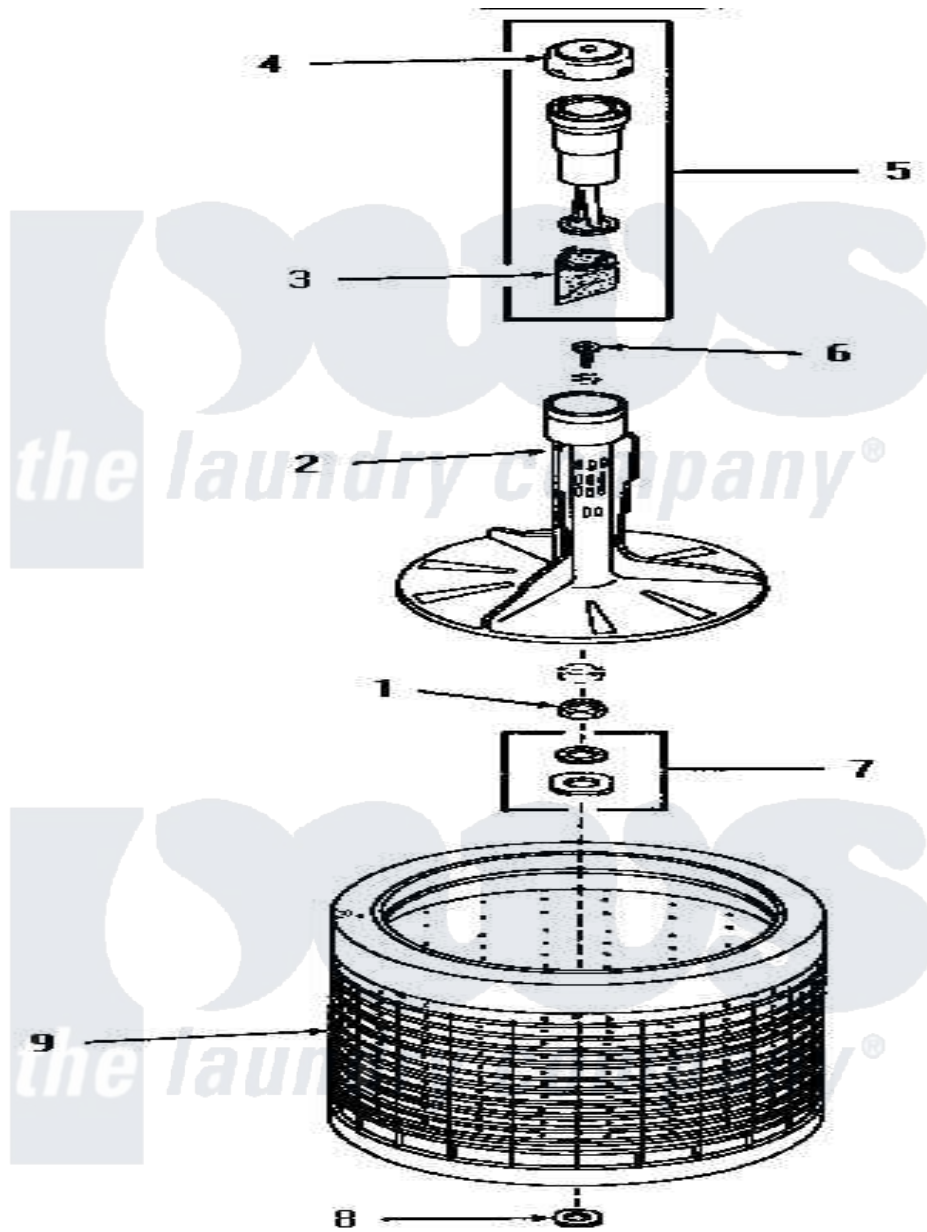

Amana YA1200 01 - AGITATOR AND WASHTUB

Amana Residential Amana YA1200 Washer Parts Parts Diagram 01 - AGITATOR AND WASHTUB
 Click on the part number to view part

Item	Original Part Number	Replaced By	Status	Part Description
1	13537			Nut
2	13650	5300808561		Slinger
3	13654		Not Available	FILTER,LINT
4	13652		Not Available	COVER,SOFTENER
5	13651		Not Available	ASSY,SOFTENER CASE
6	13540			Screw Agitator
7	13538		Not Available	WASHER
8	13535		Not Available	WASHER,FLANGED
9	13813	7756P001-34		Link
NI	13526	27615P		Sealant