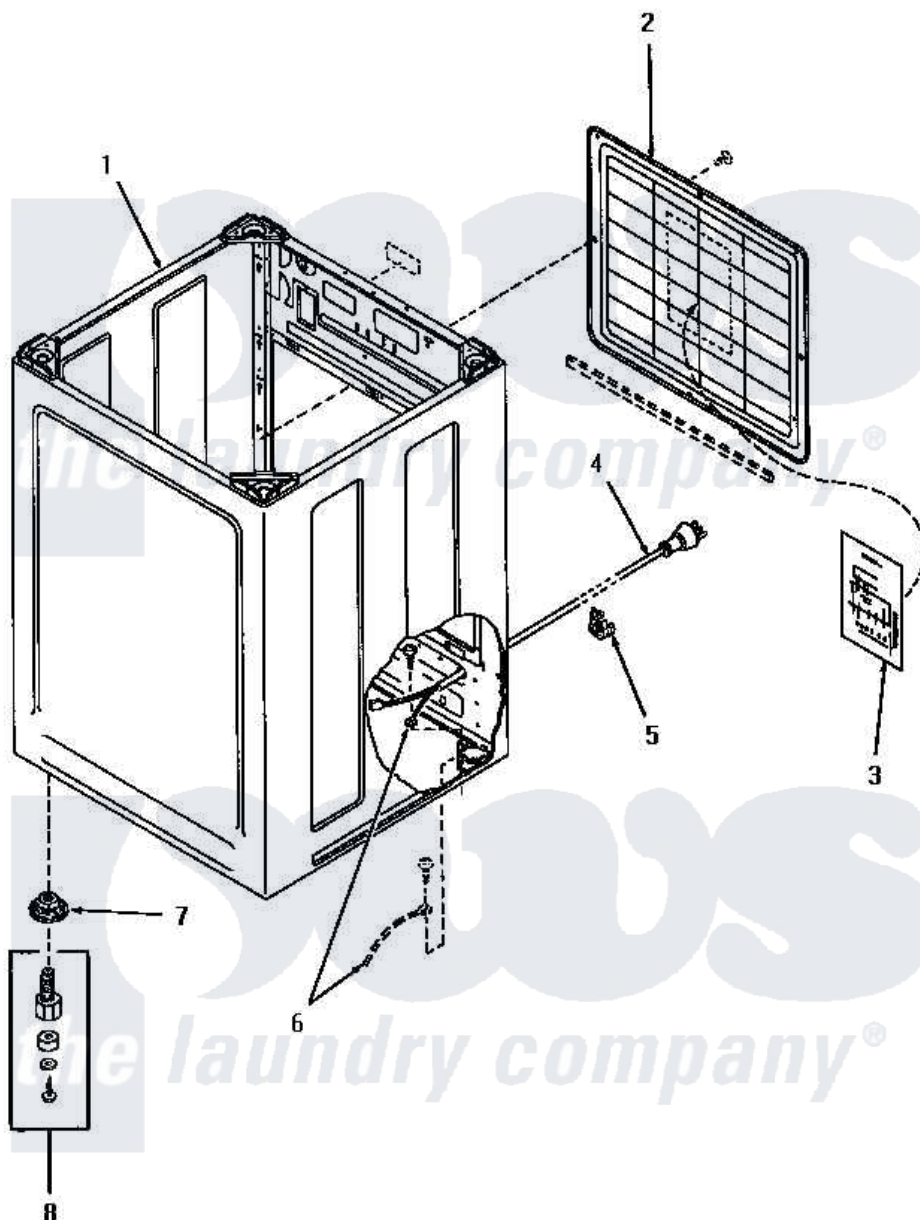

Amana YA1200 03 - CABINET ASSY, REAR PANEL AND POWER CORD

Amana [Residential Amana YA1200 Washer Parts](#) Parts Diagram 03 - CABINET ASSY, REAR PANEL AND POWER CORD

[Click on the part number to view part](#)

Item	Original Part Number	Replaced By	Status	Part Description
1	13639L		Not Available	ASSY,CABINET
2	13552		Not Available	PANEL,REAR
3	Y00000000		Not Available	SEE NOTE WIRING DIAGRAM STICKER
4	13598			Cord, Power
5	13599			Relief, Strain
6	Y00000000		Not Available	SEE NOTE GROUND WIRE, GREEN
7	13641		Not Available	LEG,BASE
8	13640	5300131986		Ring6"