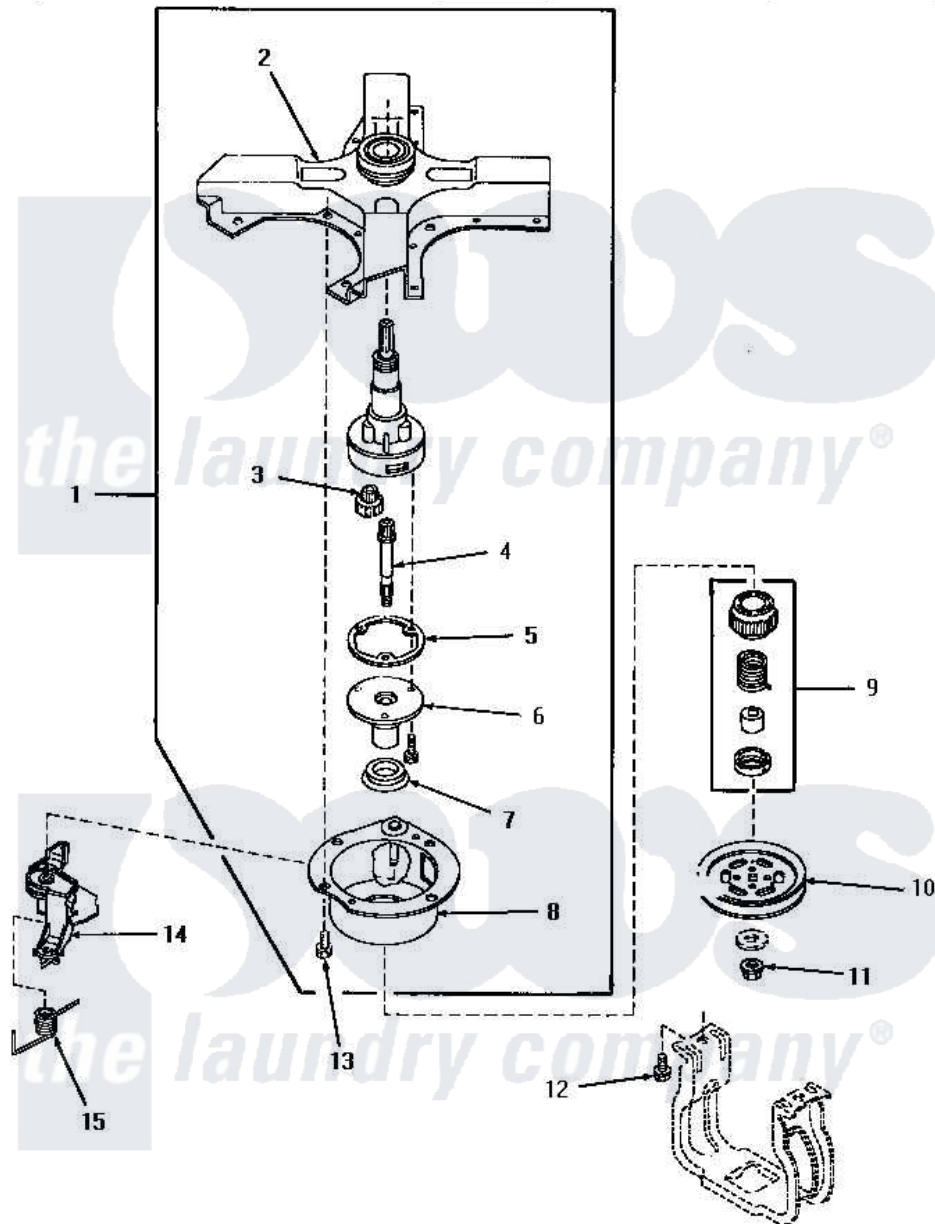

Amana YA1200 04 - CLUTCH BASE AND CLUTCH ASSY

Amana Residential Amana YA1200 Washer Parts Parts Diagram 04 - CLUTCH BASE AND CLUTCH ASSY
 Click on the part number to view part

Item	Original Part Number	Replaced By	Status	Part Description
1	13648		Not Available	ASSY,CLUTCH
2	13809		Not Available	ASSY,CLUTCH BASE
3	13810	014805		Groovpin 7/32 X 15/16
4	13811		Not Available	SHAFT
5	13514			Packing
6	13812		Not Available	ASSY,GEAR BOX
7	13522		Not Available	PULLEY,BOSS
8	13508		Not Available	COVER,CLUTCH
9	13517			Gear, Ratchet
10	13518			Pulley
11	13519		Not Available	NUT
12	13546		Not Available	NO LONGER AVAILABLE
13	13509			Screw
14	13511		Not Available	LEVER,CLUTCH
15	13510		Not Available	SPRING,BRAKE LEVER
NI	13516		Not Available	OIL,CLUTCH