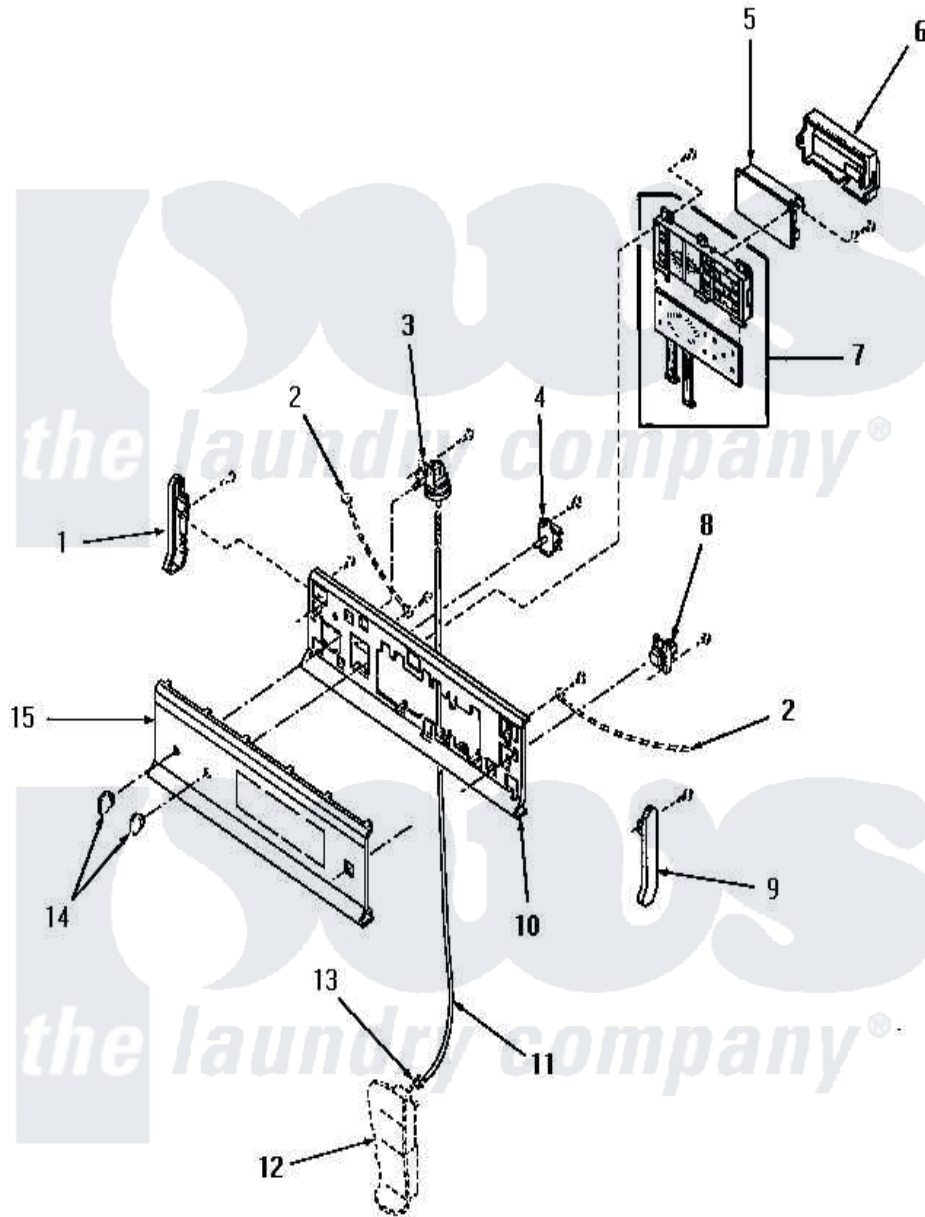

# Amana YA1200 05 - CONTROL PANEL AND CONTROLS

Amana [Residential Amana YA1200 Washer Parts](#) Parts Diagram 05 - CONTROL PANEL AND CONTROLS  
 Click on the part number to view part

Item	Original Part Number	Replaced By	Status	Part Description
1	13664		Not Available	SIDEPIECE,L.H.
2	Y00000000		Not Available	SEE NOTE GROUND WIRE, GREEN
3	13669		Not Available	SWITCH,PRESSURE
4	<a href="#">13579</a>			Switch, Temperature
5	13666		Not Available	ASSY,P.C. BOARD
6	<a href="#">13667</a>			Cover, P.C. Board
7	13668	<a href="#">13668SPQ</a>		Assembly Switch Board
8	13665		Not Available	POWER SWITCH
9	13663		Not Available	SIDEPIECE,R.H.
10	13661		Not Available	BASE,PANEL
11	13544		Not Available	NO LONGER AVAILABLE
12	Y00000000		Not Available	SEE NOTE OUTER TUB
13	13545		Not Available	NO LONGER AVAILABLE
14	<a href="#">13577</a>			Knob, Switch
15	13662		Not Available	PLATE,CONTROL