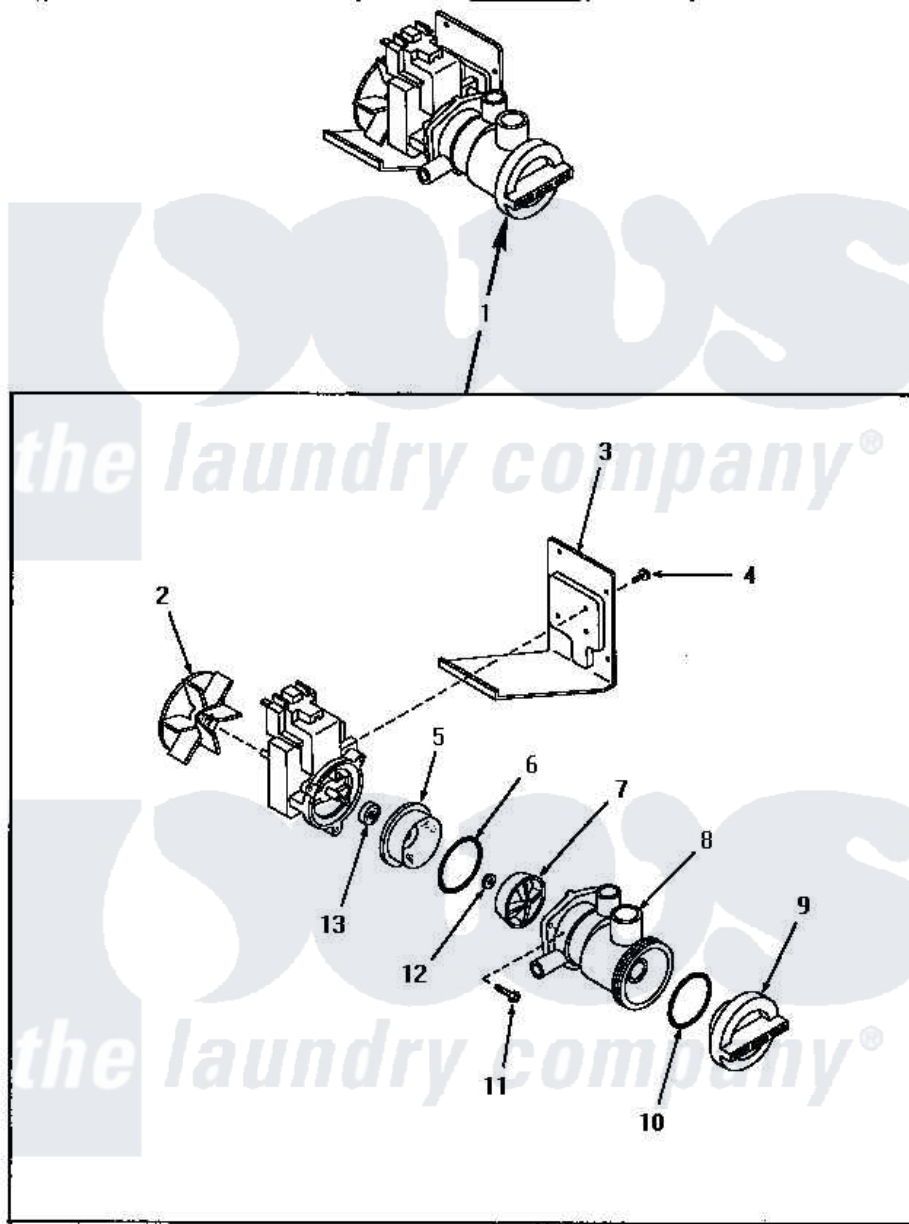

# Amana YA1200 06 - DRAIN PUMP

Amana [Residential Amana YA1200 Washer Parts](#) Parts Diagram 06 - DRAIN PUMP  
 Click on the part number to view part

Item	Original Part Number	Replaced By	Status	Part Description
1	13583		Not Available	PUMP,DRAIN
2	13584		Not Available	FAN
3	13591		Not Available	BASE,PUMP
4	13592		Not Available	SCREW
5	Y00000000		Not Available	SEE NOTE SEAL SUPPORT
6	<a href="#">13587</a>			Seal, Ring
7	Y00000000		Not Available	SEE NOTE IMPELLER
8	Y00000000		Not Available	SEE NOTE PUMP CASING
9	13589		Not Available	COVER,TRAP
10	<a href="#">13587</a>			Seal, Ring
11	<a href="#">13590</a>			Screw
12	13593		Not Available	WASHER
13	13586	<a href="#">350930</a>		Paint, Pressurized Spray B
NI	13585		Not Available	TRAP,BUTTON
"	<a href="#">13608</a>			Assembly, Wiring Harness-Pump