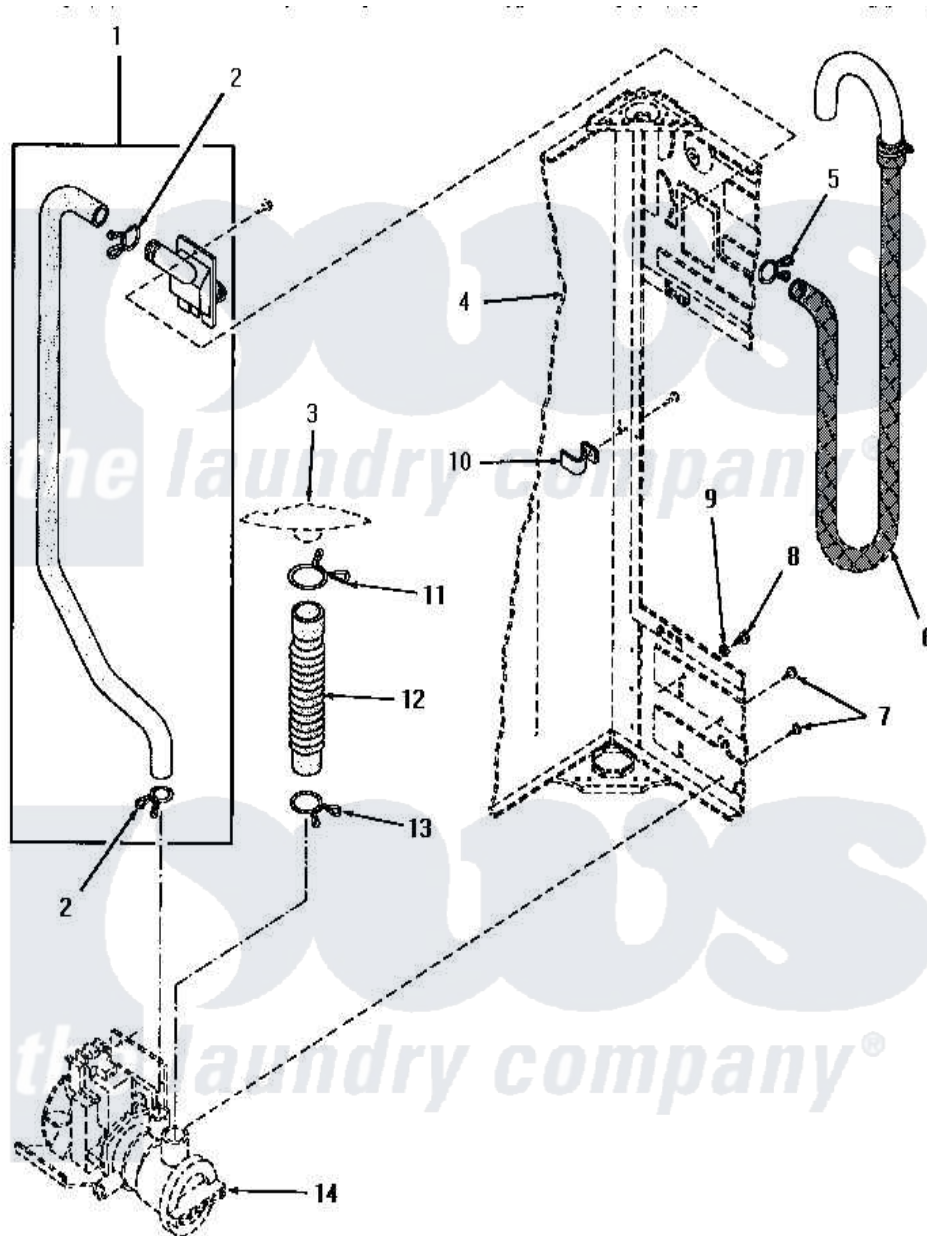

# Amana YA1200 07 - DRAIN PUMP AND HOSES

Amana [Residential Amana YA1200 Washer Parts](#) Parts Diagram 07 - DRAIN PUMP AND HOSES  
 Click on the part number to view part

Item	Original Part Number	Replaced By	Status	Part Description
1	<a href="#">13594</a>			Assembly, Drain Joint
2	13595	<a href="#">FEOBP40S11N/MW</a>		13595 Microwv 40w 120 1P
3	Y00000000		Not Available	SEE NOTE OUTER TUB
4	Y00000000		Not Available	SEE NOTE CABINET ASSEMBLY
5	13551		Not Available	NO LONGER AVAILABLE
6	13550		Not Available	NO LONGER AVAILABLE
7	13592		Not Available	SCREW
8	<a href="#">13596</a>			Screw
9	<a href="#">13597</a>			Lockwasher
10	13504		Not Available	HOLDER,HOSE
11	<a href="#">13582</a>			Clamp, Hose
12	<a href="#">13580</a>			Hose, Tub To Pump
13	<a href="#">13581</a>			Clamp, Hose
14	Y00000000		Not Available	SEE NOTE DRAIN PUMP