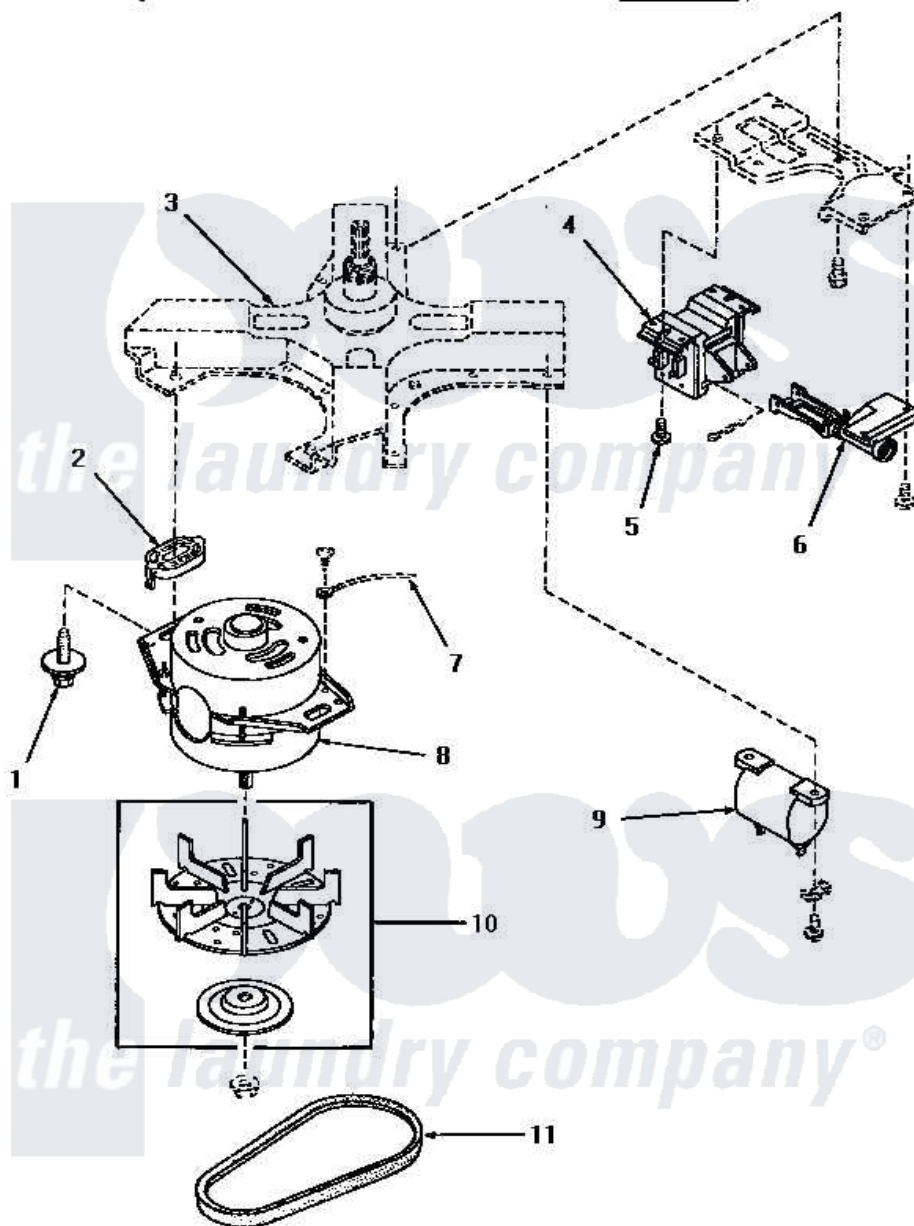

# Amana YA1200 08 - MOTOR, BELT AND SOLENOID

Amana Residential Amana YA1200 Washer Parts Parts Diagram 08 - MOTOR, BELT AND SOLENOID  
 Click on the part number to view part

Item	Original Part Number	Replaced By	Status	Part Description
1	13525		Not Available	ASSY,BOLT
2	13523		Not Available	INSULATOR
3	Y00000000		Not Available	SEE NOTE CLUTCH ASSEMBLY
4	<a href="#">13533</a>			Solenoid
5	<a href="#">13532</a>			Bolt
6	13531		Not Available	ASSY,LEVER
7	Y00000000		Not Available	SEE NOTE GROUND WIRE, GREEN
8	<a href="#">13646</a>			Motor
9	13655		Not Available	CAPACITOR
10	13521		Not Available	PULLEY,MOTOR
11	13520		Not Available	BELT,V