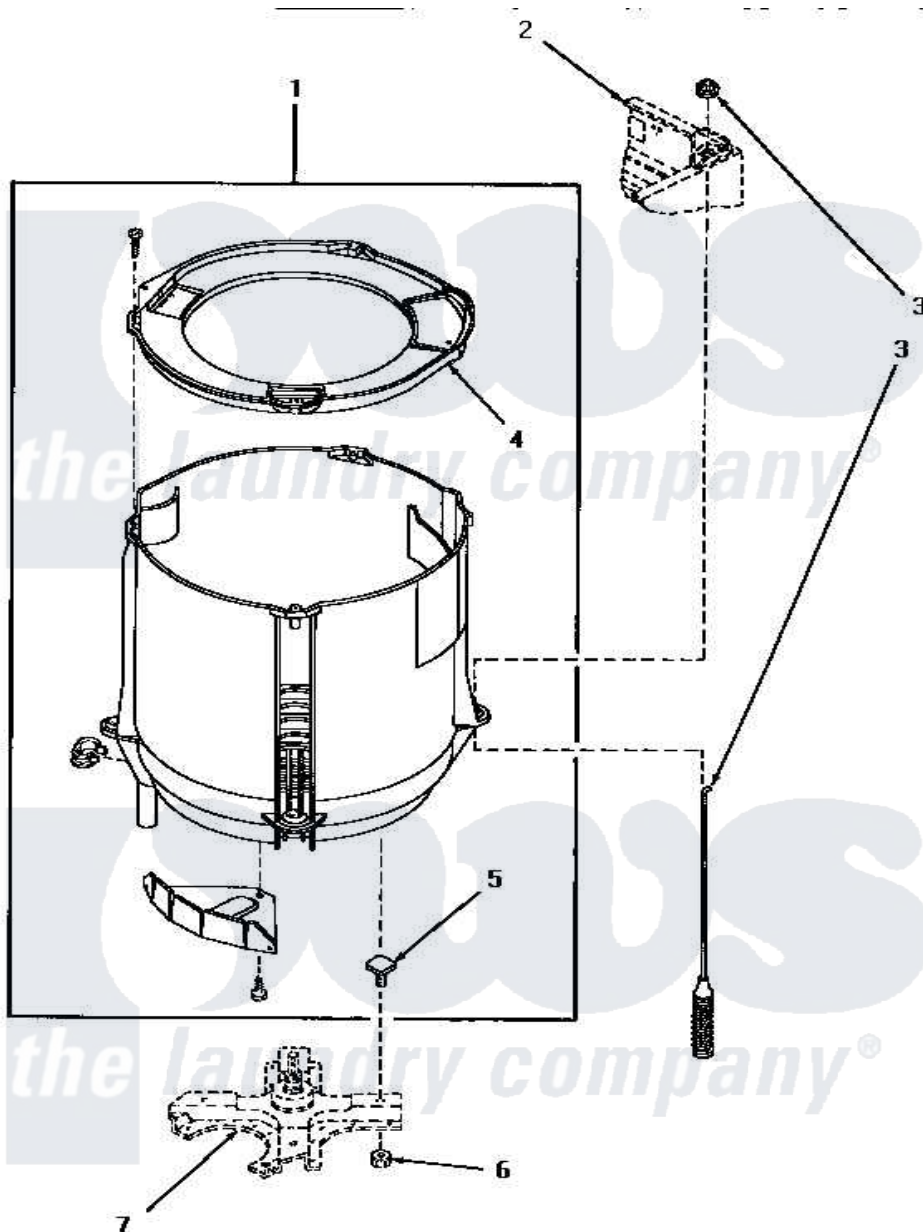

# Amana YA1200 09 - OUTER TUB AND SNUBBER ASSY

Amana Residential Amana YA1200 Washer Parts Parts Diagram 09 - OUTER TUB AND SNUBBER ASSY  
 Click on the part number to view part

Item	Original Part Number	Replaced By	Status	Part Description
1	13647		Not Available	TUB
2	Y00000000		Not Available	SEE NOTE CABINET ASSEMBLY
3	<a href="#">13505</a>			Assembly, Snubber
4	13653		Not Available	COVER,TUB
5	13529		Not Available	BOLT
6	13519		Not Available	NUT
7	Y00000000		Not Available	SEE NOTE CLUTCH ASSEMBLY