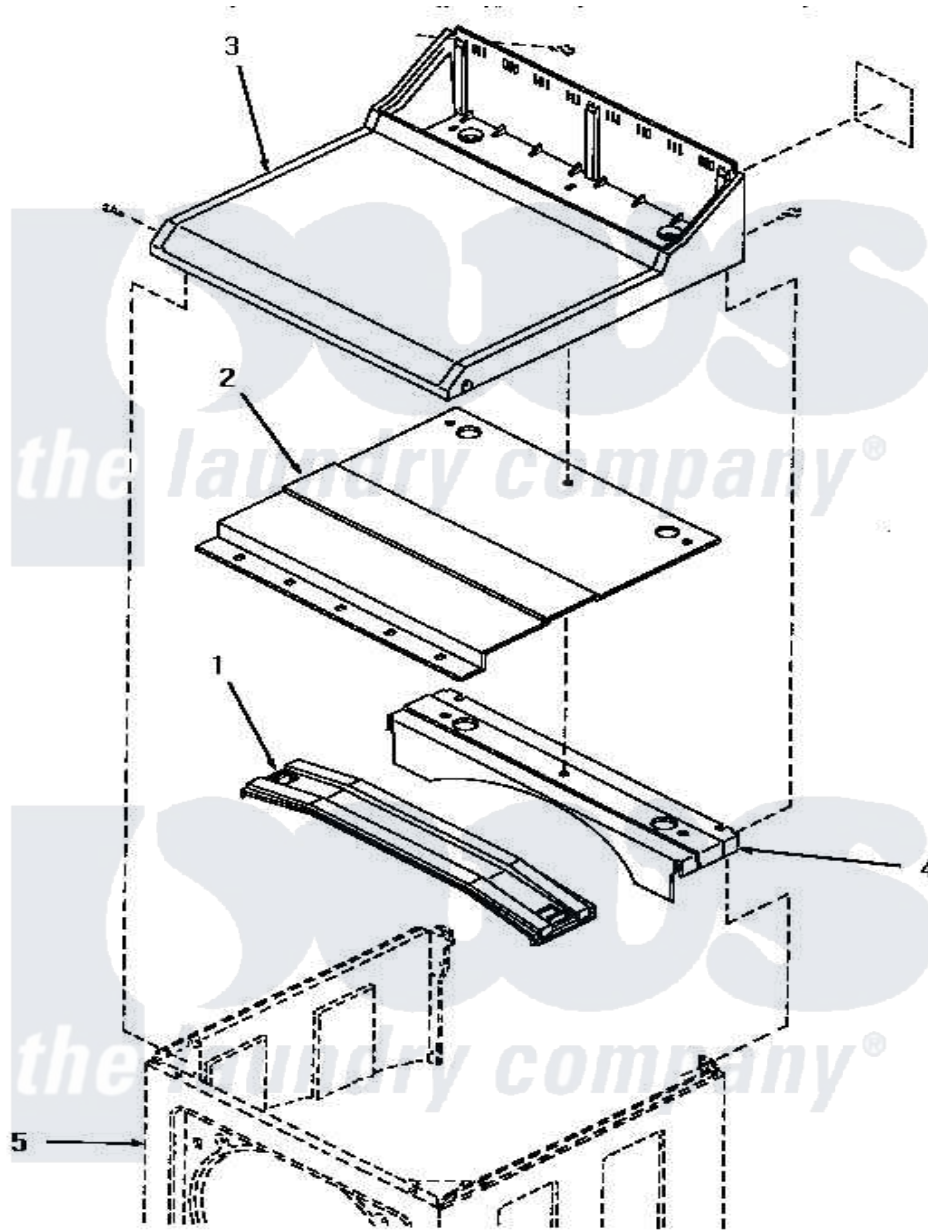

# Amana YE1203 02 - CABINET TOP

Amana Residential Amana YE1203 Washer Parts Parts Diagram 02 - CABINET TOP  
 Click on the part number to view part

Item	Original Part Number	Replaced By	Status	Part Description
1	13721	<a href="#">5303922007</a>		Clip24 Pcs
2	<a href="#">13781</a>			Plate, Rear
3	13720L		Not Available	TOP,CABINET
4	13722		Not Available	No Longer Available
5	Y0000000		Not Available	SEE NOTE CABINET ASSEMBLY