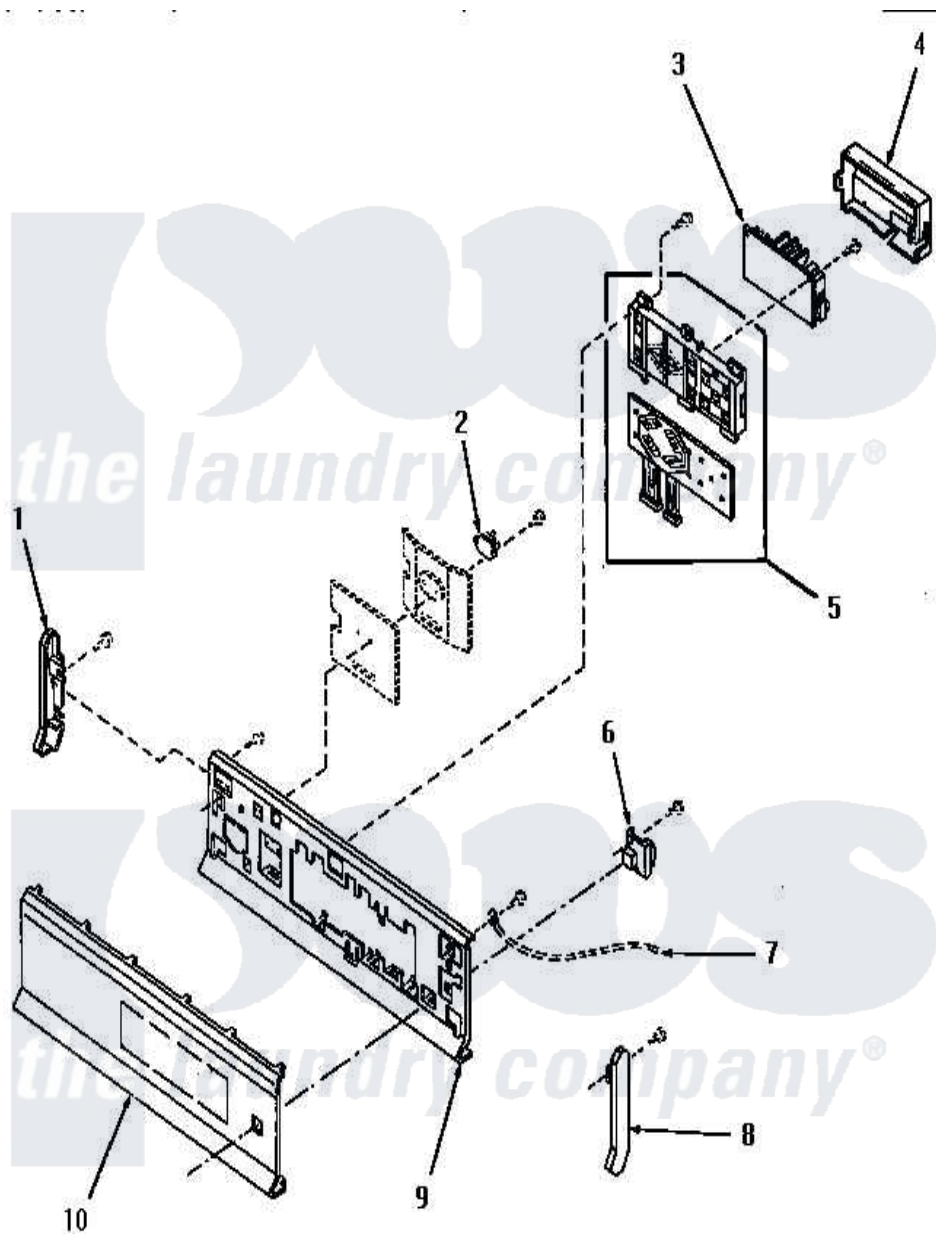

Amana YE1203 03 - CONTROL PANEL AND CONTROLS

Amana [Residential Amana YE1203 Washer Parts](#) Parts Diagram 03 - CONTROL PANEL AND CONTROLS
 Click on the part number to view part

Item	Original Part Number	Replaced By	Status	Part Description
1	13664		Not Available	SIDEPIECE,L.H.
2	13727	5300809136		Nut
3	13776		Not Available	BOARD,P.C.
4	13667			Cover, P.C. Board
5	13729			Board, Switch
6	13726		Not Available	SWITCH
7	Y00000000		Not Available	SEE NOTE GROUND WIRE, GREEN
8	13663		Not Available	SIDEPIECE,R.H.
9	13661		Not Available	BASE,PANEL
10	13725		Not Available	PLATE,CONTROL