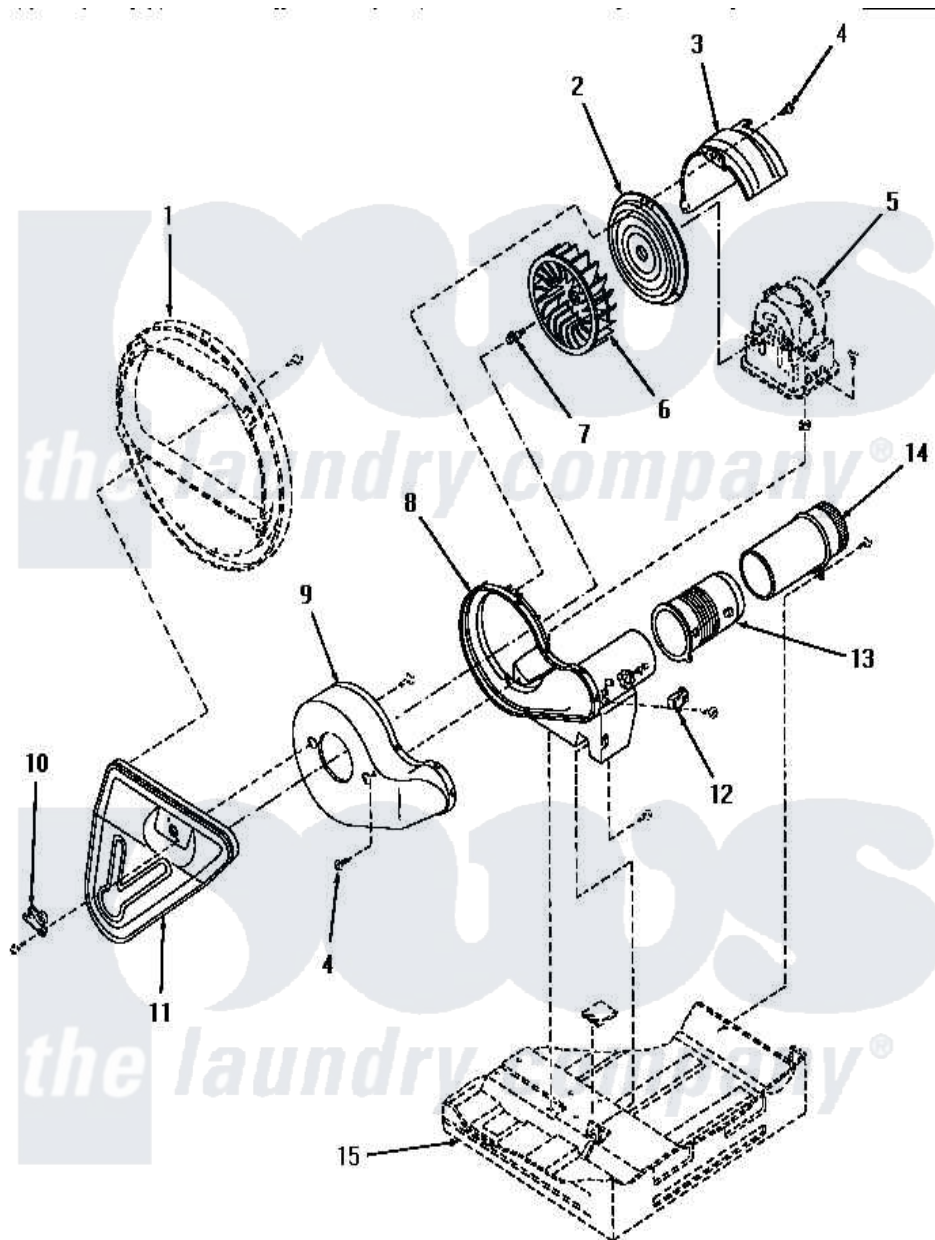

# Amana YE1203 04 - DUCT ASSY, CASING AND FAN

Amana Residential Amana YE1203 Washer Parts Parts Diagram 04 - DUCT ASSY, CASING AND FAN  
 Click on the part number to view part

Item	Original Part Number	Replaced By	Status	Part Description
1	Y00000000		Not Available	SEE NOTE DRUM SUPPORT
2	13695		Not Available	COVER,FAN
3	<a href="#">13703</a>			Guide, Air
4	<a href="#">13689</a>			Screw
5	Y00000000		Not Available	SEE NOTE MOTOR
6	<a href="#">13694</a>			Fan
7	<a href="#">13697</a>			Screw
8	13690		Not Available	COVER,CASING
9	13691		Not Available	NO LONGER AVAILABLE
10	13682		Not Available	THERMOSTAT
11	13680		Not Available	ASSY,DUCT
12	13692		Not Available	ASSY,SENSOR
13	13704		Not Available	DUCT,EXTENSION
14	<a href="#">13705</a>			Pipe, Exhaust
15	Y00000000		Not Available	SEE NOTE CABINET ASSEMBLY