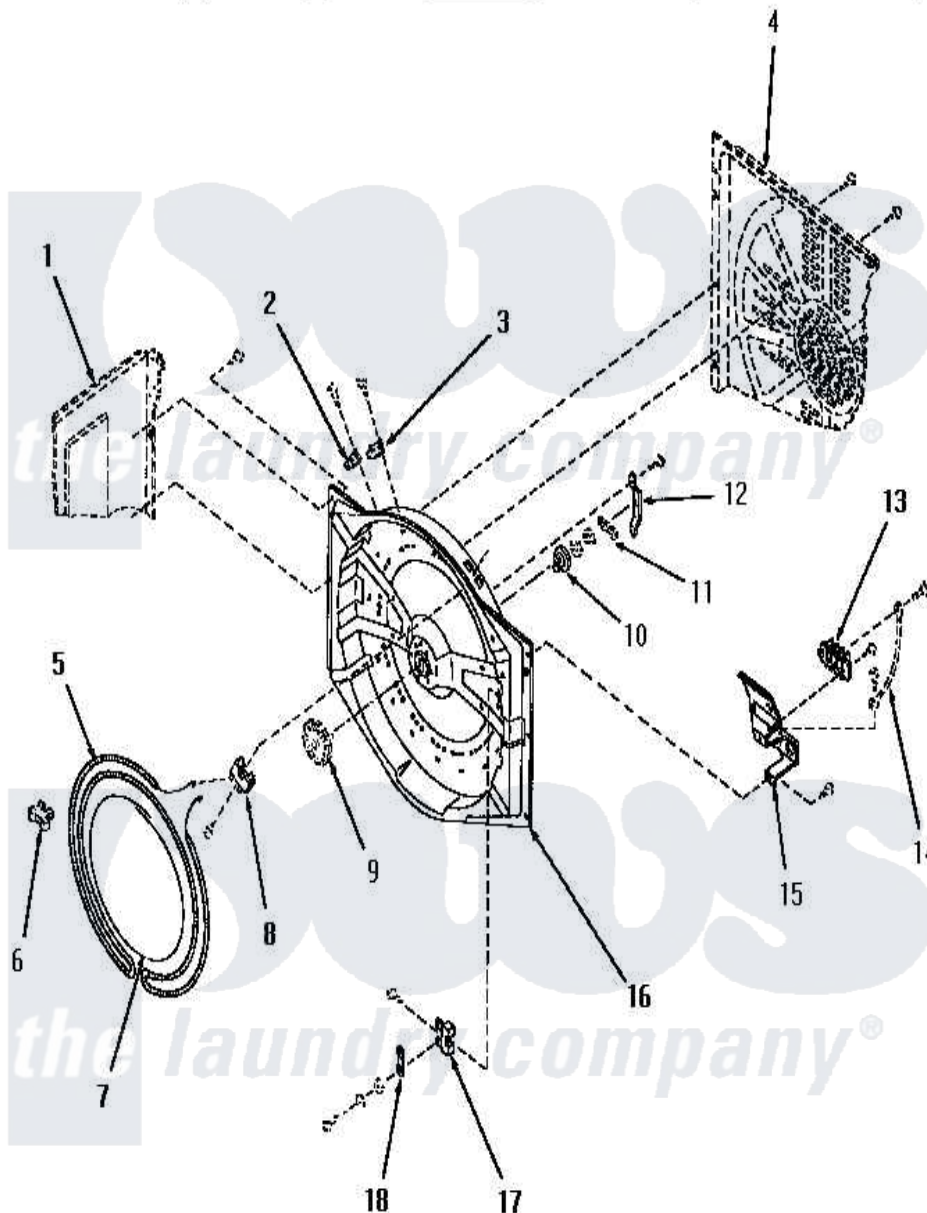

Amana YE1203 05 - HEATING ELEMENT AND HEATER CASE

Amana Residential Amana YE1203 Washer Parts Parts Diagram 05 - HEATING ELEMENT AND HEATER CASE
 Click on the part number to view part

Item	Original Part Number	Replaced By	Status	Part Description
1	Y00000000		Not Available	SEE NOTE CABINET ASSEMBLY
2	13780			Thermostat
3	13823		Not Available	THERMOSTAT
4	Y00000000		Not Available	SEE NOTE REAR PANEL
5	13775			Element, Heater Spring
6	13714		Not Available	INSULATOR
7	13713		Not Available	WIRE,INSULATOR
8	13711			Assembly, Heater Terminal
9	Y00000000		Not Available	SEE NOTE DRUM SHAFT ASSEMBLY
10	13715		Not Available	BEARING,DRUM
11	Y00000000		Not Available	SEE NOTE SNAP PIN
12	13716			Plate, Drum Grounding
13	13718			Assembly, Terminal Box
14	Y00000000		Not Available	SEE NOTE GROUND WIRE, GREEN

15	13717		Plate, Terminal Box
16	13824	Not Available	HEATER CASE
17	13710	Not Available	ASSY,FUSE TERMINAL
18	13709		Fuse