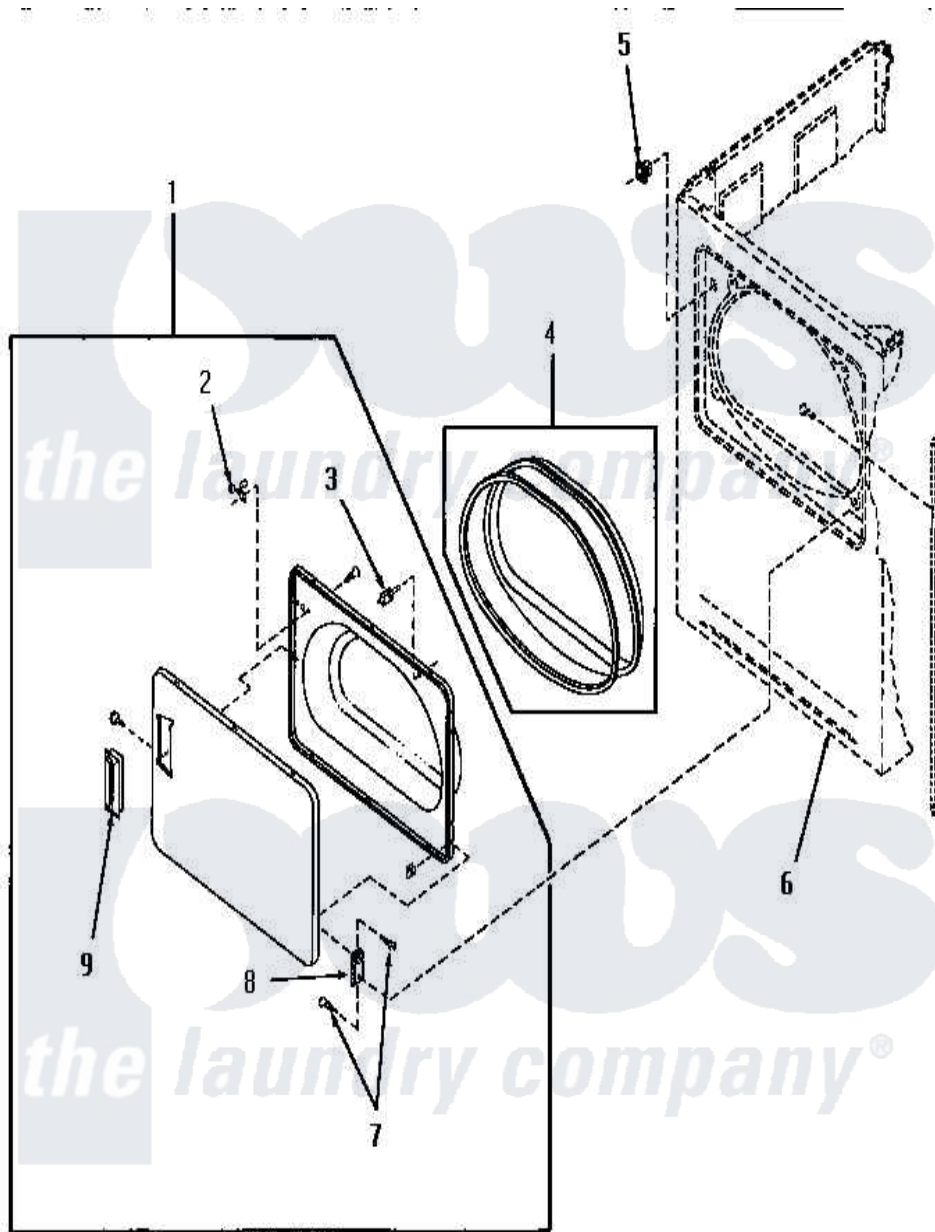

# Amana YE1203 07 - LOADING DOOR

Amana [Residential Amana YE1203 Washer Parts](#) Parts Diagram 07 - LOADING DOOR  
 Click on the part number to view part

| Item | Original Part Number  | Replaced By              | Status        | Part Description          |
|------|-----------------------|--------------------------|---------------|---------------------------|
| 1    | 13673L                |                          | Not Available | DOOR,LOADING              |
| 2    | 13818                 |                          | Not Available | NO LONGER AVAILABLE       |
| 3    | 13817                 |                          | Not Available | SWITCH,BUTTON             |
| 4    | <a href="#">13676</a> |                          |               | Seal, Door                |
| 5    | <a href="#">13671</a> |                          |               | Latch, Door               |
| 6    | Y00000000             |                          | Not Available | SEE NOTE CABINET ASSEMBLY |
| 7    | 13675                 | <a href="#">Y0079808</a> |               | Springove                 |
| 8    | <a href="#">13674</a> |                          |               | Hinge, Door               |
| 9    | 13825L                |                          | Not Available | HANDLE,DOOR               |