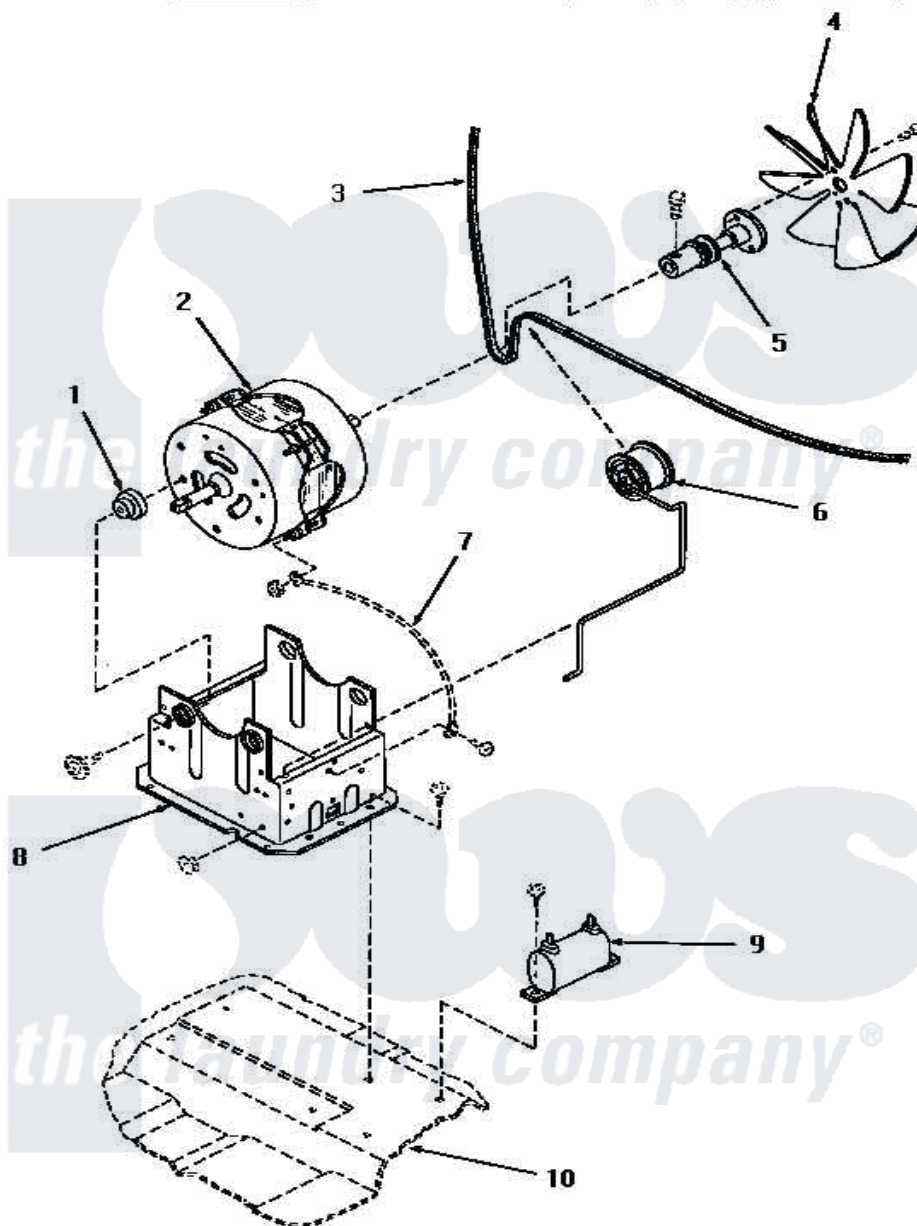

Amana YE1203 08 - MOTOR AND BASE

Amana [Residential Amana YE1203 Washer Parts](#) Parts Diagram 08 - MOTOR AND BASE
 Click on the part number to view part

Item	Original Part Number	Replaced By	Status	Part Description
1	13698		Not Available	INSULATOR
2	13693		Not Available	MOTOR
3	13719		Not Available	BELT,DRUM 3PCS=1
4	13699			Fan
5	13700		Not Available	PULLEY,MOTOR
6	13701		Not Available	NO LONGER AVAILABLE
7	Y00000000		Not Available	SEE NOTE GROUND WIRE, GREEN
8	13696		Not Available	BASE,MOTOR
9	13702			Capacitor
10	Y00000000		Not Available	SEE NOTE CABINET ASSEMBLY