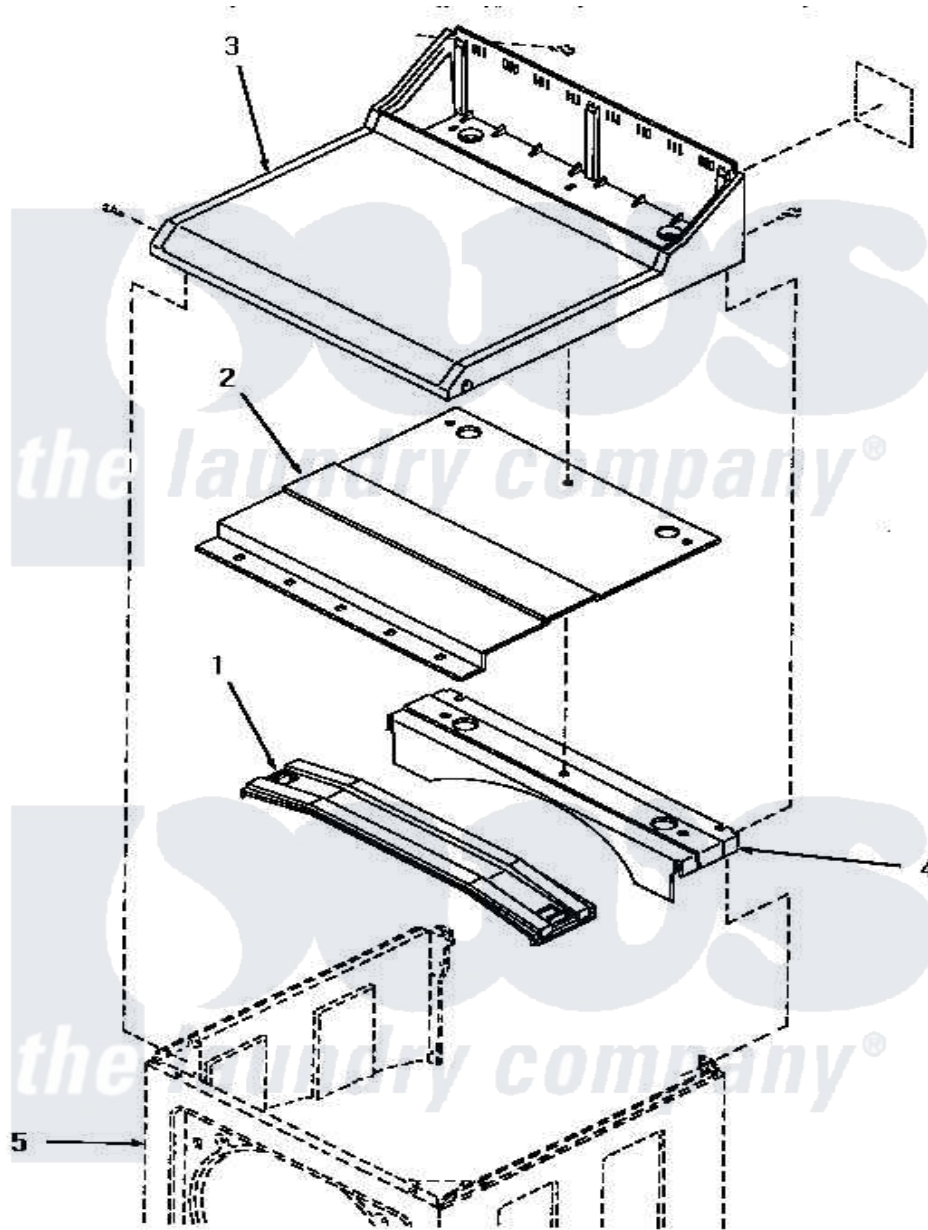

Amana YE1243 02 - CABINET TOP

Amana Residential Amana YE1243 Washer Parts Parts Diagram 02 - CABINET TOP
 Click on the part number to view part

Item	Original Part Number	Replaced By	Status	Part Description
1	13721	5303922007		Clip24 Pcs
2	13781			Plate, Rear
3	13720L		Not Available	TOP,CABINET
4	13722		Not Available	No Longer Available
5	Y0000000		Not Available	SEE NOTE CABINET ASSEMBLY