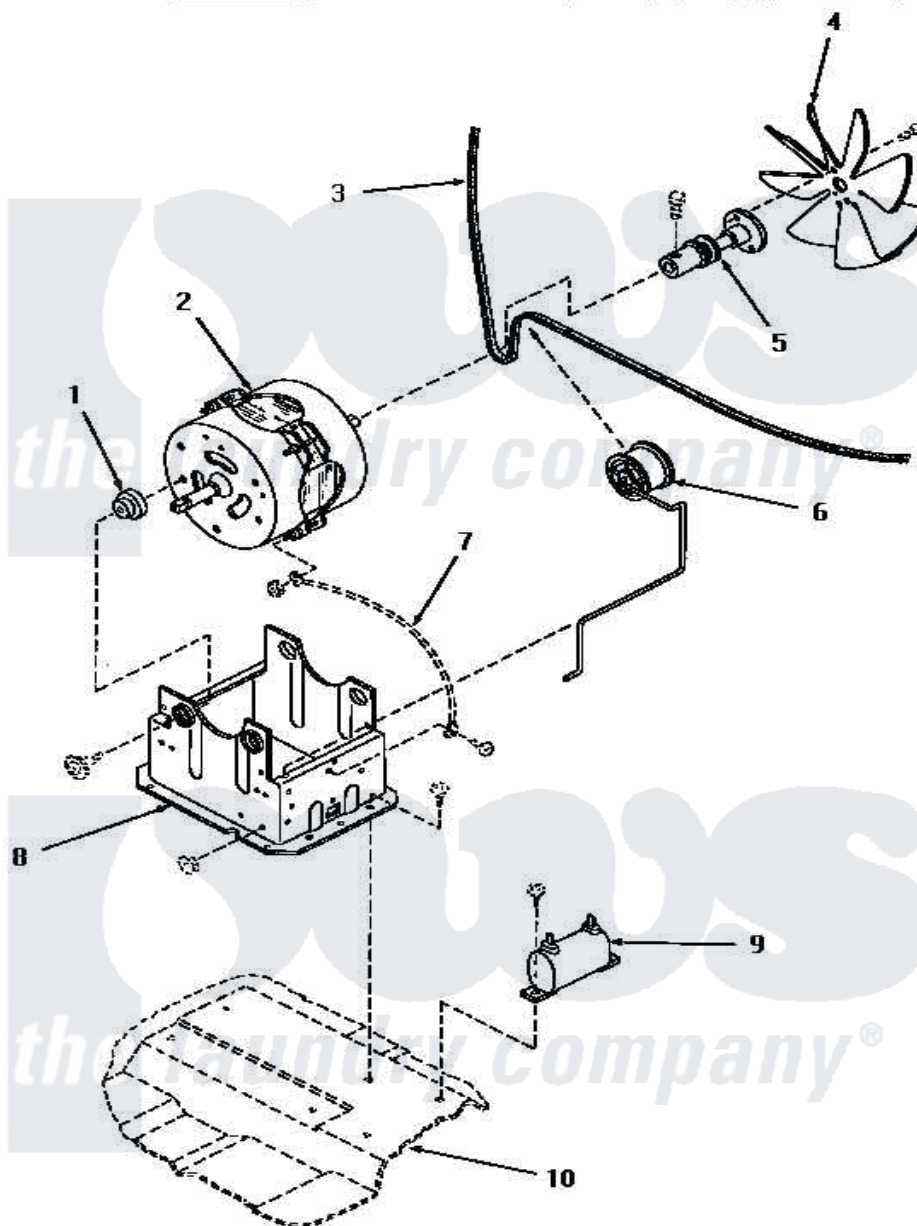

Amana YE1243 08 - MOTOR AND BASE

Amana [Residential Amana YE1243 Washer Parts](#) Parts Diagram 08 - MOTOR AND BASE
 Click on the part number to view part

Item	Original Part Number	Replaced By	Status	Part Description
1	13698		Not Available	INSULATOR
2	13693		Not Available	MOTOR
3	13719		Not Available	BELT,DRUM 3PCS=1
4	13699			Fan
5	13700		Not Available	PULLEY,MOTOR
6	13701		Not Available	NO LONGER AVAILABLE
7	Y00000000		Not Available	SEE NOTE GROUND WIRE, GREEN
8	13696		Not Available	BASE,MOTOR
9	13702			Capacitor
10	Y00000000		Not Available	SEE NOTE CABINET ASSEMBLY