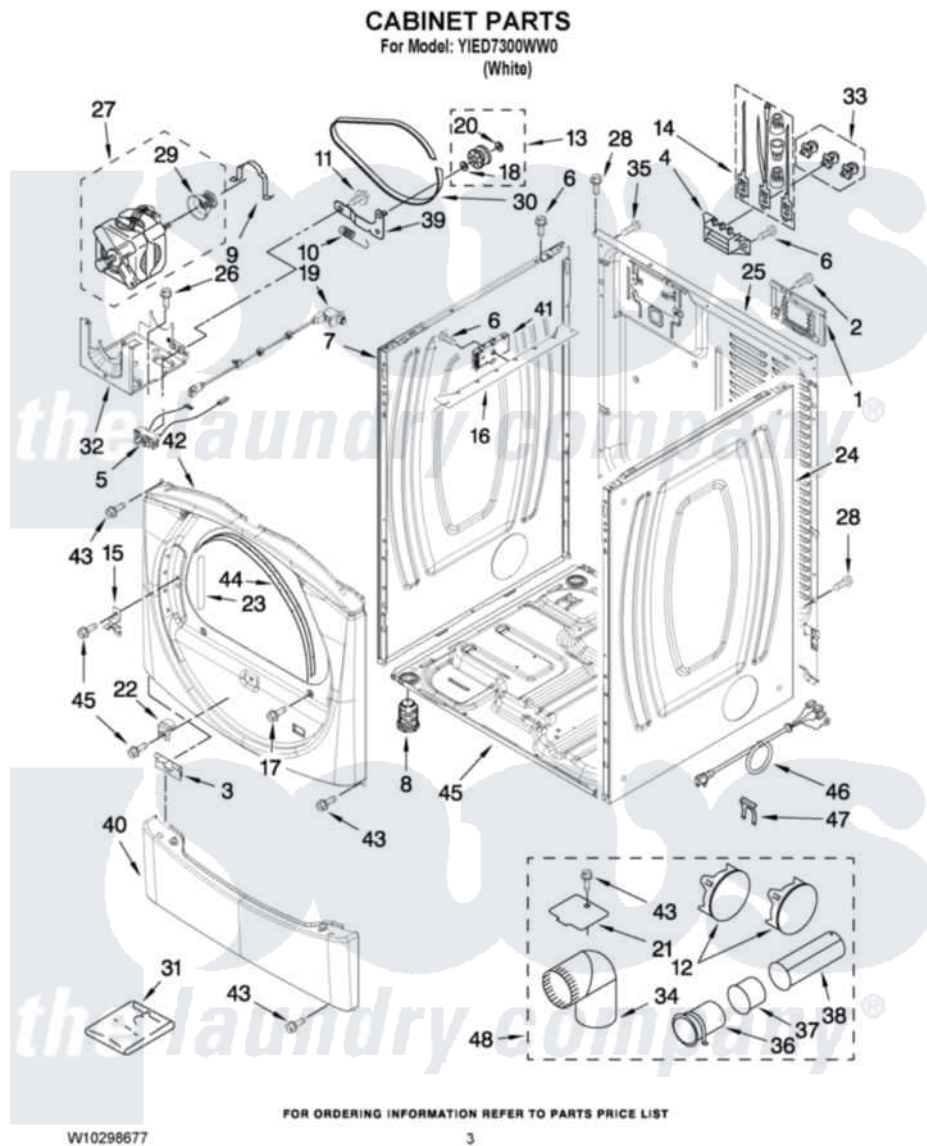

Amana YIED7300WW0 02 - CABINET PARTS

Amana [Residential Amana YIED7300WW0 Dryer Parts](#) Parts Diagram 02 - CABINET PARTS
Click on the part number to view part

Item	Original Part Number	Replaced By	Status	Part Description
1	W10286180	W10119283		Cover, Terminal Block
2	3390814	90767		Screw, 8A X 3/8 HeX Washer Head Tapping
3	8519459			Clip, Toe Panel
4	3397659			Block, Terminal
5	W10246525	W10314253		Switch, Assembly Broken Belt
6	90767			Screw, 8A X 3/8 HeX Washer Head Tapping
7	8565054			Panel, Side
8	3392100	49621		Feet-Leveling
NI	279810			Foot-Optional
9	660658			Clamp, Motor Mounting 343481 685441
10	3387374			Spring, Idler
11	3389420			Retainer-Idler 1/4-20 X 1/16
12	49252			Plug, Multivent
13	3388672	279640		Pulley-ldr

14	279318		Terminal Tinned And Brass Panel
15	8565122		Strike, Door
16	8563727		Bracket, Control
17	3357011	308685	Side Trim)
18	W10121334		Washer, Thrust
19	W10128087	W10318609	Switch, Assembly Door
20	690997		Washer, Thrust
21	8066115	3394331	Plate Cover
22	8565083		Ramp, Door
23	W10085210		Label-Hinge Hole Cover Front Panel
24	8565048		Panel, Side
25	8565059		Panel, Rear
26	343641	681414	Screw, 10AB X 1/2
27	8538263	279787	Motor-Drive
28	3393008	308685	Side Trim)
29	8578220		Pulley, Motor
30	3387610	661570	Belt
31	8572546		Odor Remover
32	W10242878		Bracket, Motor Mounting
33	279393		Terminal Block Screw Kit
34	49026		4" - 90° Elbow
35	8533974	4331106	Screw, No.10-32 X 7/16
36	8563747		Exhaust Pipe Medium Pipe
37	8563750		Exhaust Pipe
38	8563749		Exhaust Pipe
39	3388674	W10118756	Idler Bracket
40	8540621		Panel, Toe
41	W10235613		Board, Control
42	W10251264		Front Panel Assembly
43	3390647	488729	Screw
44	3387242		Seal, Front Panel
45	8565046		(BROKEN BELT BASE, CABINET SWITCH)
46	8579325		Power Cord
47	694415		Clip, Strain Relief
48	279818	W10470674	Dryer Exhaust Kit