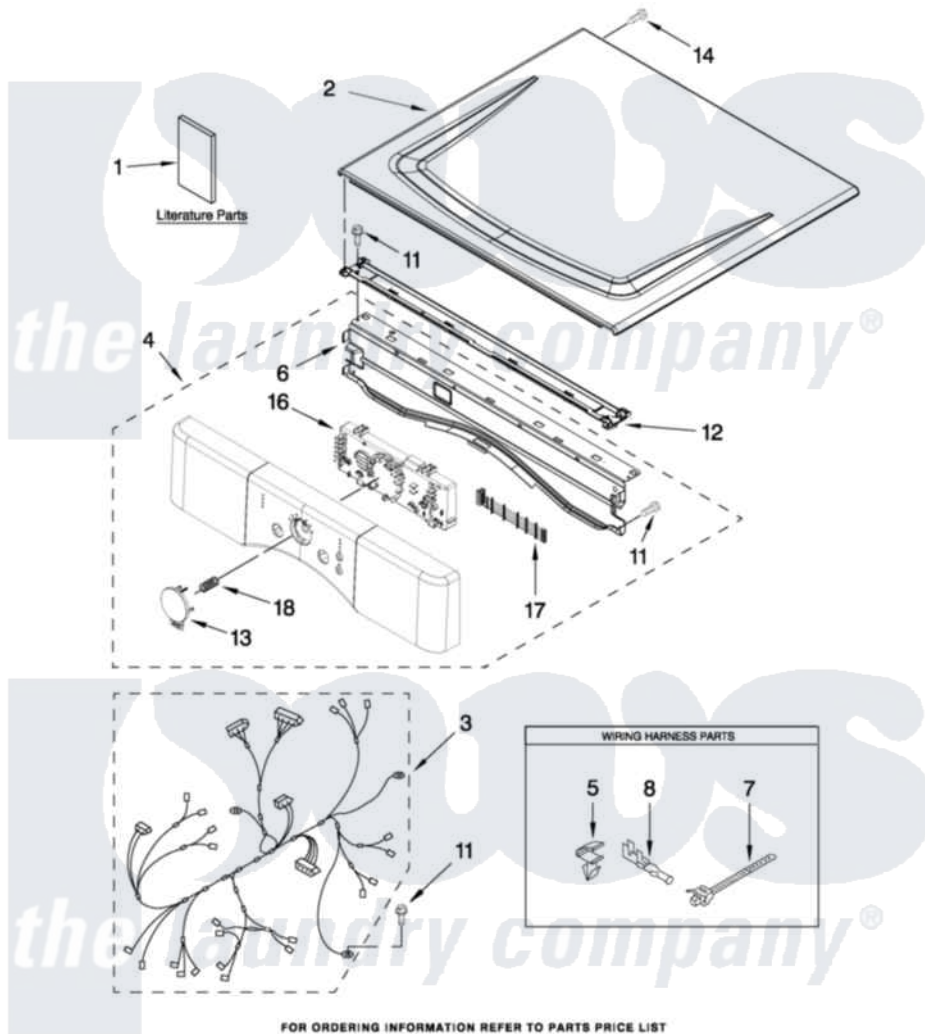

Amana YIED7300WW1 01 - TOP AND CONSOLE PARTS

TOP AND CONSOLE PARTS

27" ELECTRIC DRYER

For Model: YIED7300WW1
(White)

FOR ORDERING INFORMATION REFER TO PARTS PRICE LIST

8-10 Printed in U.S.A. (CMS)(bay)

1

Part No. W10346269 Rev. A

Amana [Residential Amana YIED7300WW1 Dryer Parts](#) Parts Diagram 01 - TOP AND CONSOLE PARTS
Click on the part number to view part

Item	Original Part Number	Replaced By	Status	Part Description
1	W10253344		Not Available	USE & CARE GUIDE
"	W10238796		Not Available	TECH SHEET
"	W10240584		Not Available	INSTALLATION, INSTRUCTION
2	8563730	W10336080		Top
3	W10251444		Not Available	HARNESS, MAIN
4	W10252321			Console Assembly
5	3394427			Clip-Harness
6	8565237			Bracket, Console
7	3391018			Tie Cable
8	94614			Terminal
11	3390647	488729		Screw
12	W10266747			Channel-Water, Dryer
13	W10311352			Button, Cycle
14	W10006580			Screw, M3-1.12 X12 Pn 6l Spl
16	W10215814			Assembly, User Interface
17	W10259049			Cable, User Interface