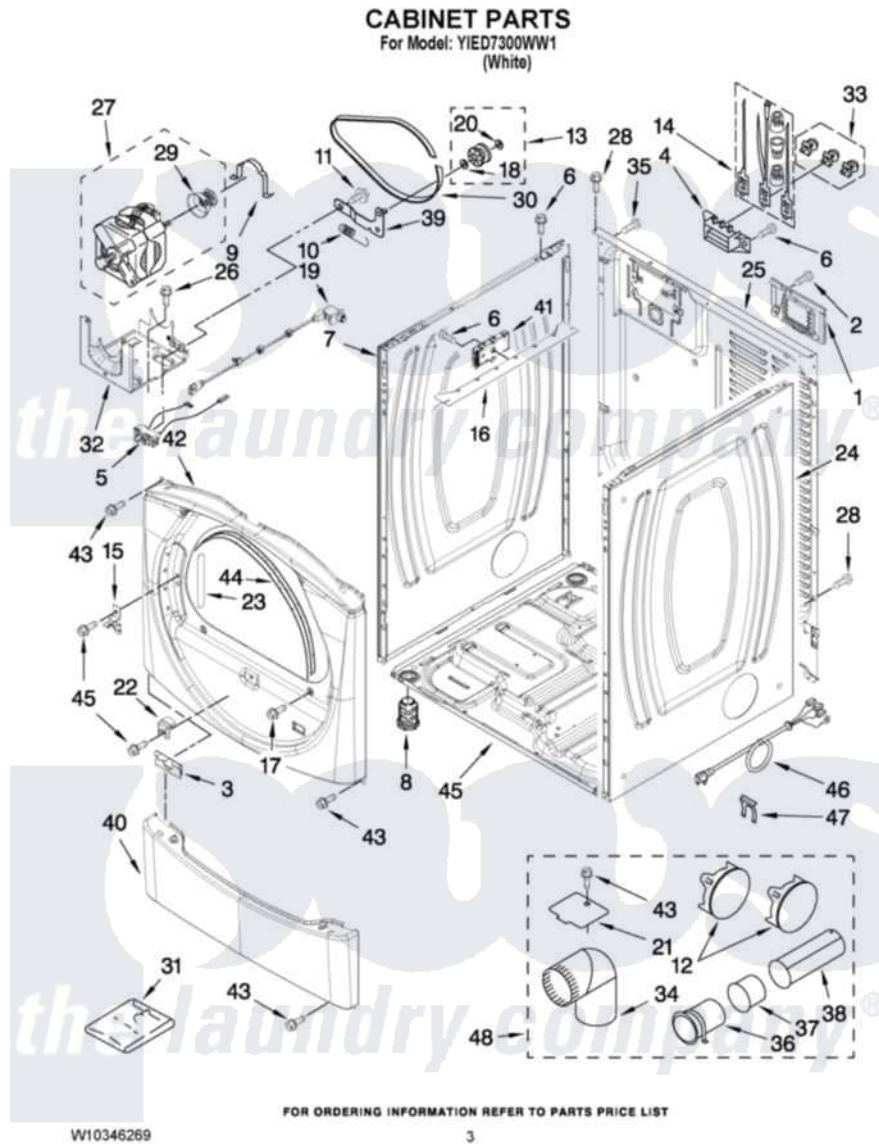

Amana YIED7300WW1 02 - CABINET PARTS

Amana [Residential Amana YIED7300WW1 Dryer Parts](#) Parts Diagram 02 - CABINET PARTS
Click on the part number to view part

Item	Original Part Number	Replaced By	Status	Part Description
1	W10286180	W10119283		Cover, Terminal Block
2	3390814	90767		Screw, 8A X 3/8 HeX Washer Head Tapping
3	8519459			Clip, Toe Panel
4	3397659			Block, Terminal
5	W10246525	W10314253		Switch, Assembly Broken Belt
6	3390814	90767		Screw, 8A X 3/8 HeX Washer Head Tapping
7	8565054			Panel, Side
8	3392100	49621		Feet-Leveling
NI	279810			Foot-Optional
9	660658			Clamp, Motor Mounting 343481 685441
10	3387374			Spring, Idler
11	3389420			Retainer-Idler 1/4-20 X 1/16
12	W10331132			Dryer Exhaust Kit
13	3388672	279640		Pulley-ldr

14	279318		Terminal Tinned And Brass Panel
15	8565122		Strike, Door
16	8563727		Bracket, Control
17	3357011	308685	Side Trim)
18	W10121334		Washer, Thrust
19	W10318609		Switch, Assembly Door
20	690997		Washer, Thrust
21	8066115	3394331	Plate Cover
22	8565083		Ramp, Door
23	W10085210		Label-Hinge Hole Cover Front Panel
24	8565048		Panel, Side
25	8565059		Panel, Rear
26	343641	681414	Screw, 10AB X 1/2
27	8538263	279787	Motor-Drive
28	3393008	308685	Side Trim)
29	8578220		Pulley, Motor
30	3387610	661570	Belt
31	8572546		Odor Remover
32	W10242878		Bracket, Motor Mounting
33	279393		Terminal Block Screw Kit
34	49026		4" - 90° Elbow
35	8533974	4331106	Screw, No.10-32 X 7/16
36	8563747		Exhaust Pipe Medium Pipe
37	8563750		Exhaust Pipe
38	8563749		Exhaust Pipe
39	3388674	W10118756	Idler Bracket
40	8540621		Panel, Toe
41	W10235613		Board, Control
42	W10251264		Front Panel Assembly
43	3390647	488729	Screw
44	3387242		Seal, Front Panel
45	8565046		(BROKEN BELT BASE, CABINET SWITCH)
46	8579325		Power Cord
47	694415		Clip, Strain Relief
48	W10186596	W10470674	Dryer Exhaust Kit