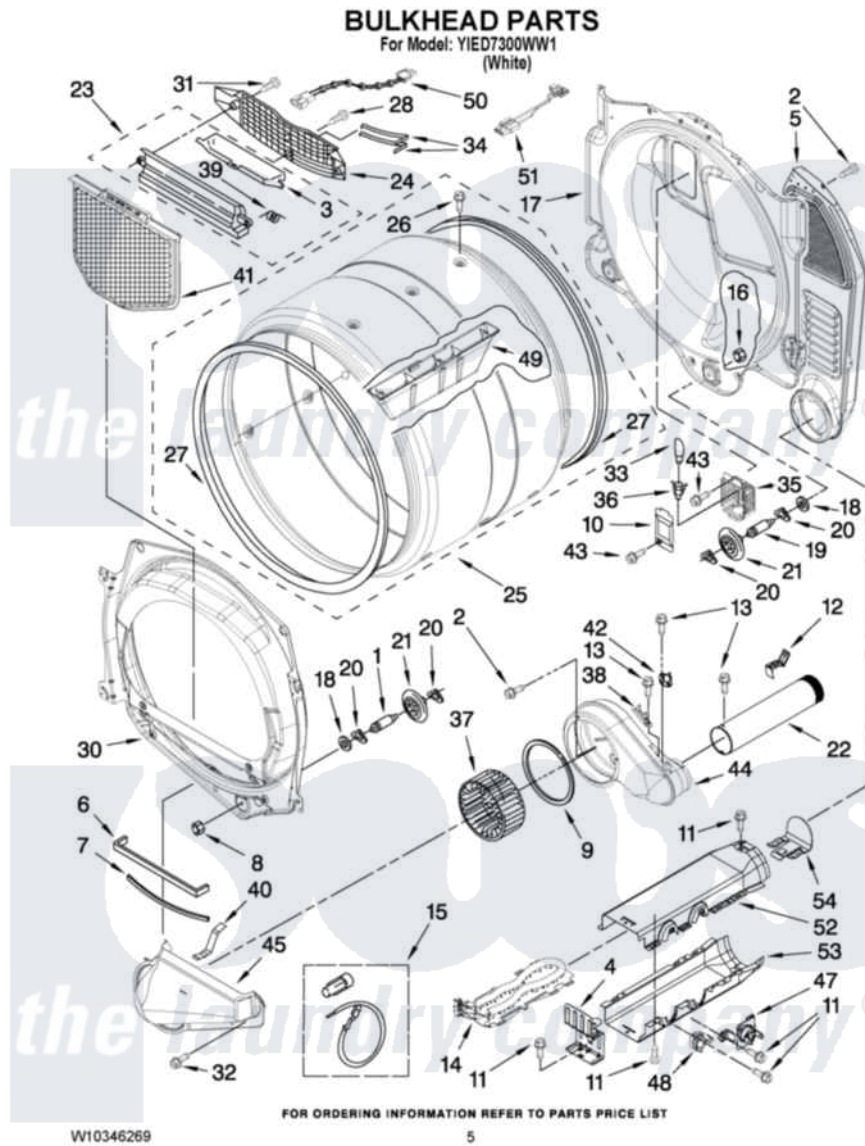

Amana YIED7300WW1 03 - BULKHEAD PARTS

Amana Residential Amana YIED7300WW1 Dryer Parts Parts Diagram 03 - BULKHEAD PARTS
 Click on the part number to view part

Item	Original Part Number	Replaced By	Status	Part Description
1	8575324	W10359271		Shaft, Drum Roller Threads
2	3390647	488729		Screw
3	W10153413			Door, Lint Screen
4	8066099			Bracket, Heater Box
5	697354	3387911		Duct-Air
6	697813			Seal, Outlet Housing
7	697814	697813		Seal, Outlet Housing
8	3934666	W10080210		Nut, 3/8 X 16
9	697770			Seal, Cover Plate Blower Housing
10	3402841	8532165		Lens, Drum Light
11	693995			Screw, Hex Head
12	8572105			Retainer, Toe Panel
13	8533971	90767		Screw, 8A X 3/8 HeX Washer Head Tapping
14	8544771			Heater Element
15	279457			Wire Kit, Terminal

16	W10001120	W10080190	Nut, 3/8-16
17	W10080170		Bulkhead, Rear
18	3387459	W10080960	Washer, Support
19	8575325	W10359272	Shaft, Roller Drum Threads
20	690997		Washer, Thrust
21	8536973	W10314173	Support
22	8563728		Exhaust Pipe
23	W10153423		Outlet Grille, Housing Assembly
24	W10153412		Grille, Outlet
25	W10153420		Complete Drum Assembly
26	W10219342		Screw, Baffle Mounting
27	W10166807	280114	Seal
28	695240	488729	Screw
30	8565061		Bulkhead, Front
31	3387230		Screw, 10-16 X 13/16
32	489463		Screw, 8-18 X 1/16
33	3406124	22002263	Lamp
34	3387223		Electrode, Sensor
35	8578825		Bracket, Drum Light
36	W10214261		Socket, Drum Light Assembly
37	697772		Wheel, Blower
38	3392519		Thermal Limiter
39	3394986		Spring, Lint Screen Door
40	8066208		Clip-Exhaust
41	W10049370	W10120998	Screen
42	8577274		Thermostat 295F
43	487909	488729	Screw
44	8544362	W10119255	Housing, Blower
45	8066168	W10128606	Duct-Lint
47	8318314	279973	Kit, Thermal Cut-Off
48	3391914		Thermostat 295 F
49	W10153409		Baffle, Drum
50	W10110975		Harness, Sensor
51	3406653		Harness, Sensor
52	8544769		Housing, Blower Lint Duct Assembly
53	8544770		Housing Slot, Heater Box
54	8544776		Flange, Heater Box