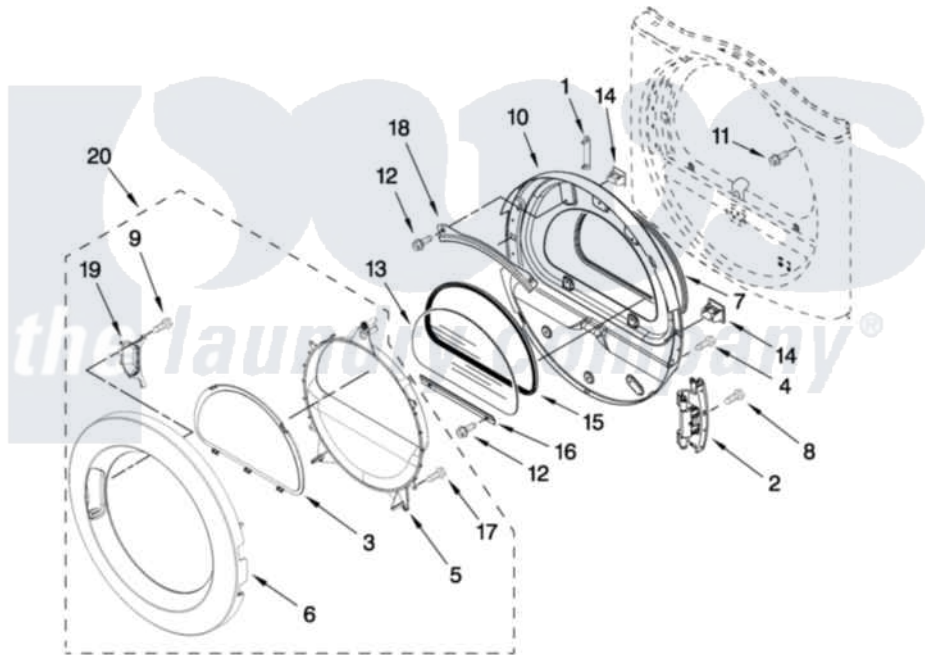

Amana YIED7300WW1 04 - DOOR PARTS

DOOR PARTS

For Model: YIED7300WW1
(White)

FOR ORDERING INFORMATION REFER TO PARTS PRICE LIST

W10346269

7

Amana [Residential Amana YIED7300WW1 Dryer Parts](#) Parts Diagram 04 - DOOR PARTS

[Click on the part number to view part](#)

Item	Original Part Number	Replaced By	Status	Part Description
1	W10256915			Label, Hinge Hole Cover
2	8578887			Door Hinge Assembly
3	W10215741			Screen, Door
4	8534044			Screw, 8-18 X 1/2
5	W10283424			Door, Intermediate Stationary
6	W10215742			Door, Outer Ring
7	W10163915			Door Seal
8	W10159996			Screw, 10-24 X 25/64
9	9742177			Screw, 8-18 X .625
10	W10270216			Door Assembly
11	355515			Screw, 8-18 X 11/16
12	3393258	3373329D		Screw
13	W10286878			Window
14	690081	279570		Latch
15	8579663			Seal, Window
16	8519354			Retainer-Window

17

[8534022](#)

Screw, 8-18 X 1/16

18

[8519356](#)

Retainer-Window

19

[W10215754](#)

Handle Pocket

20

[W10215753](#)

Door, Outer Assembly