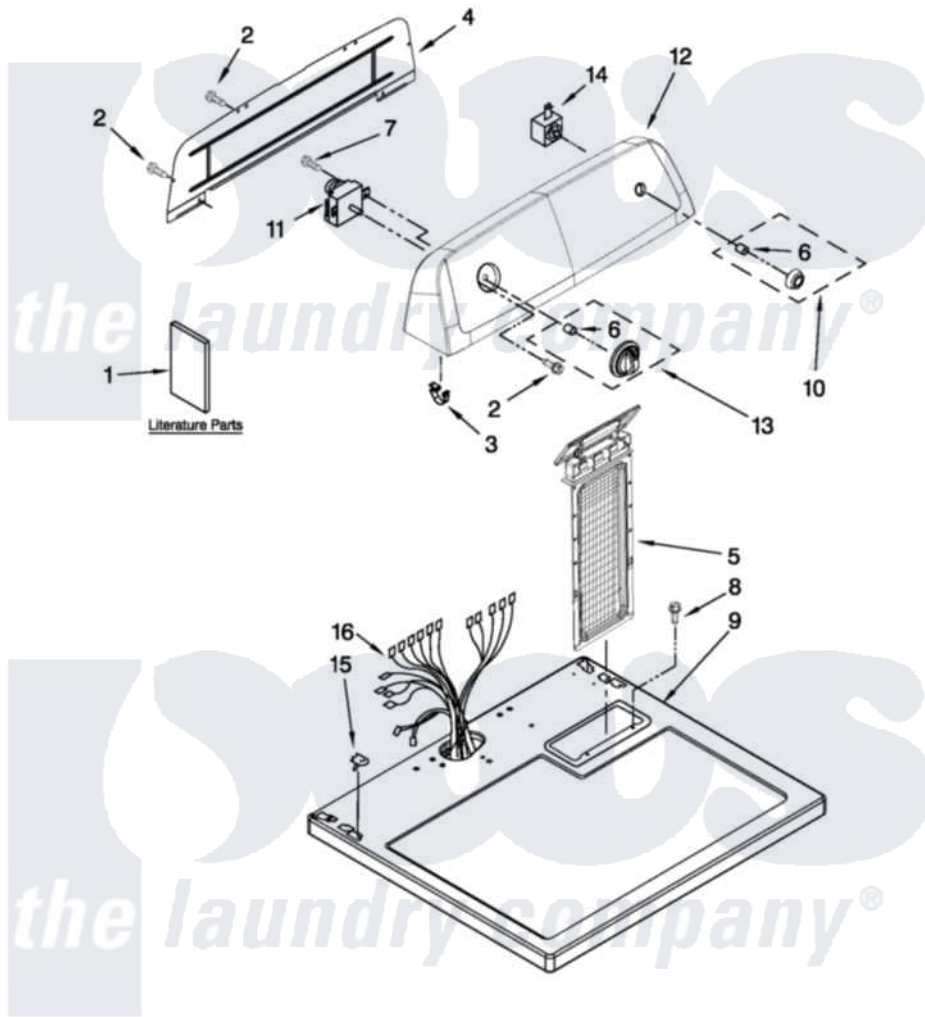

Amana YNED4600YQ0 01 - TOP AND CONSOLE PARTS

TOP AND CONSOLE PARTS

29" ELECTRIC DRYER

For Model: YNED4600YQ0
(White)

FOR ORDERING INFORMATION REFER TO PARTS PRICE LIST

1-12 Litho in U.S.A. (JLP)(bay)

1

Part No. W10477609 Rev. A

Amana [Residential Amana YNED4600YQ0 Dryer Parts](#) Parts Diagram 01 - TOP AND CONSOLE PARTS

[Click on the part number to view part](#)

Item	Original Part Number	Replaced By	Status	Part Description
1	W10115228		Not Available	INSTRUCTIONS, INSTALLATION
"	W10096991		Not Available	GUIDE, USE & CARE
"	W10185990		Not Available	WIRING DIAGRAM
2	693995			Screw, Hex Head
3	8312709			Clip-Console
4	W10416486			Panel, Rear Console
5	8558463			HANDLE AND LINT SCREEN ASSEMBLY
6	8536939			Clip, Knob
7	90767			Screw, 8A X 3/8 HeX Washer Head TAPPING
8	688983	487240		Screw, For Mtg. SERVICE CAPACITOR
9	8559800	8563663		Top
10	W10453948			Knob, Assembly Push-To-Start
11	W10436308			Timer

12	W10097039		Panel Control
13	W10453946		Timer Knob Assembly
14	W10420741		Switch, Push To Start
15	357213		Nut, Push-In
16	W10450288	Not Available	HARNESS, WIRING