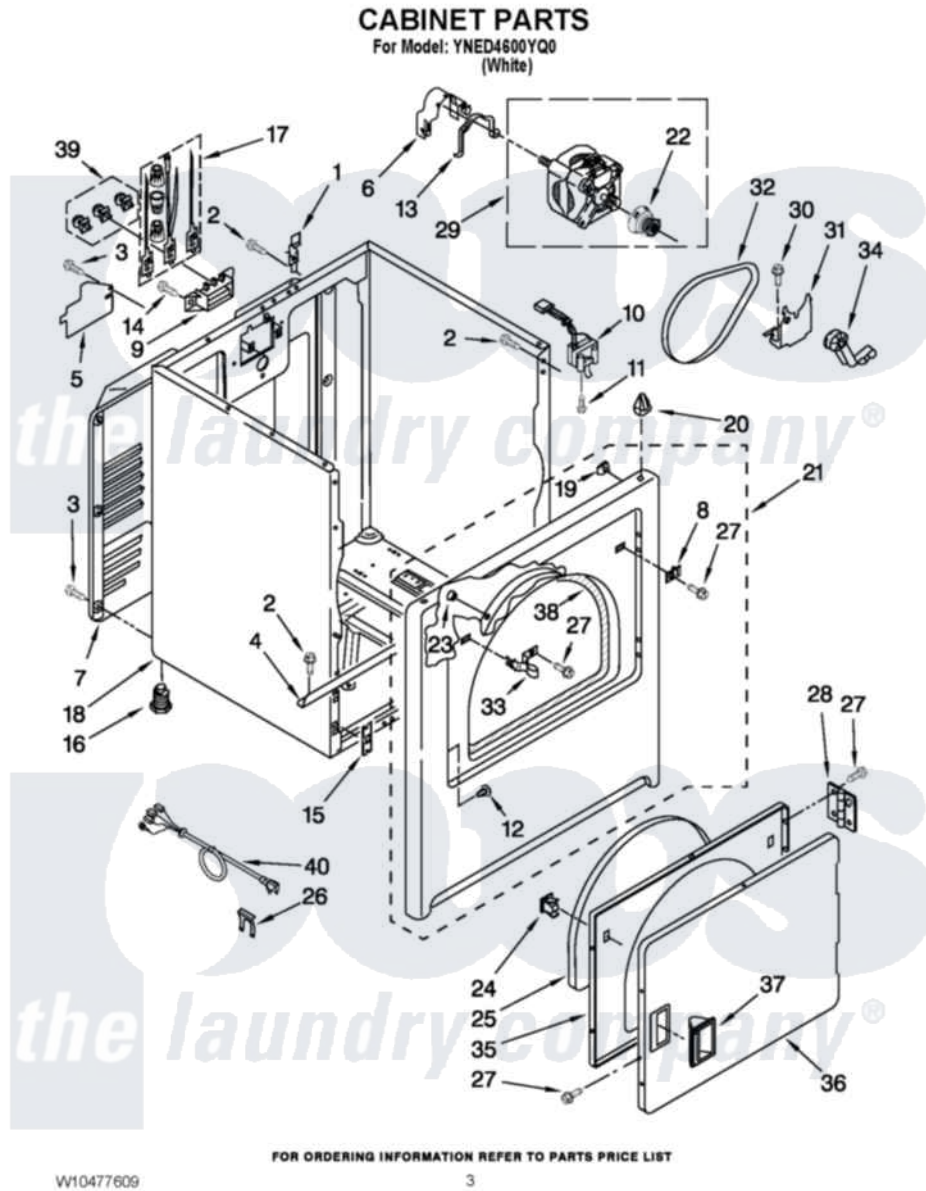

Amana YNED4600YQ0 02 - CABINET PARTS

Amana [Residential Amana YNED4600YQ0 Dryer Parts](#) Parts Diagram 02 - CABINET PARTS
Click on the part number to view part

Item	Original Part Number	Replaced By	Status	Part Description
1	8066217			Hinge, Top
2	343641	681414		Screw, 10AB X 1/2
3	693995			Screw, Hex Head
4	W10236073			Bracket, Cabinet
5	3394202		Not Available	Cover, Terminal Block
6	3404162			Clamp, Motor
7	3396805	280043		Panel-Rear
8	3403630			Plug, Strike Hole
9	3397659			Block, Terminal
10	3406107			Door Switch Assembly
11	697773	3395530		Screw
12	3404413			Plug, Hinge Hole
13	W10121316			Plug, Multivent
14	3390631			Screw, 10-16 X 3/8
15	3394083			Clip, Front Panel
16	3392100	49621		Feet-Leveling

NI	279810		Foot-Optional
17	279318		Terminal Tinned And Brass Panel
18	8530603	8533643	Cabinet
19	98234		Clip, U-Bend
20	8066092		Lock, Front Top
21	W10224853		Front Panel Assembly
22	8066184		Pulley, Motor
23	685203	279220	Clip
24	3389441		Door Catch Assembly
25	3405246		Seal, Door Push-To-Start
26	694415		Clip, Strain Relief
27	342055	488627	Screw
28	W10362431		Hinge And Pin Assembly
29	W10194250	279827	Motor-Drive
30	3400500		Bolt, 3405245 5/16-18 X 3/4
31	348780		Base, Motor
32	W10131364	341241	Belt
33	3403431		Strike, Panel
34	691366		Idler And Pulley Assembly
35	3402341		Door, Inner
36	3402335		Door, Front
37	3405184		Handle, Door
38	3406129		Seal And Bearing Assembly
39	279393		Terminal Block Screw Kit
40	3394208		Cord, Power