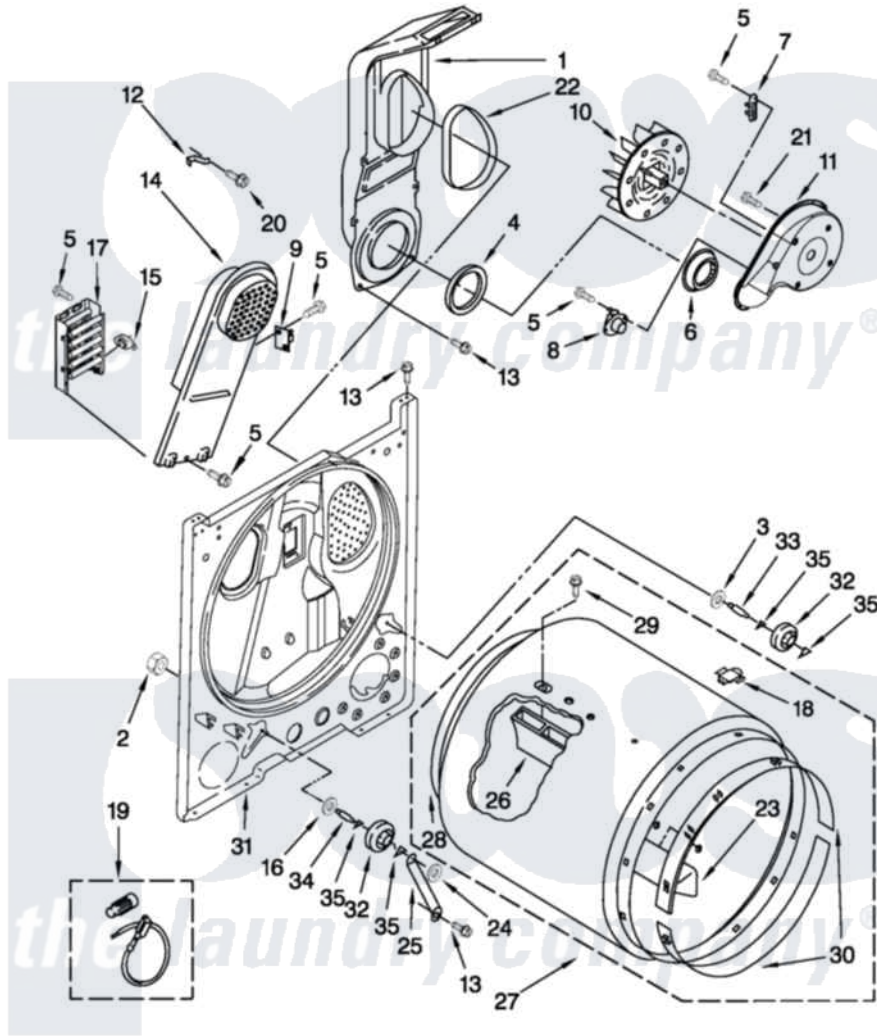

Amana YNED4600YQ0 03 - BULKHEAD PARTS

BULKHEAD PARTS

For Model: YNED4600YQ0
(White)

FOR ORDERING INFORMATION REFER TO PARTS PRICE LIST

W10477609

5

[Amana Residential Amana YNED4600YQ0 Dryer Parts](#) Parts Diagram 03 - BULKHEAD PARTS

[Click on the part number to view part](#)

Item	Original Part Number	Replaced By	Status	Part Description
1	348368			Lint Chute Assembly
2	W10298789			Nut, Push-In
3	3388703			Washer, Support
4	347139			Seal, Lint Chute
5	90767			Screw, 8A X 3/8 HeX Washer Head Tapping
6	696302			Shield, Exhaust
7	3392519			Thermal Limiter
8	3387134			Thermostat, Internal-Bias
9	3977393	279816		Cutoff-Tml
10	694089			Wheel, Blower
11	8577230			Housing, Blower
12	8066155			Clip, Heater Box
13	343641	681414		Screw, 10AB X 1/2
14	8541818			Box, Heater
15	3977767			Thermostat, High Limit 250 F
16	348197			Washer, Support

17	3403590	Not Available	Element, Heater
18	8066086		Plug, Drum Hole
19	279457		Wire Kit, Terminal
20	489463		Screw, 8-18 X 1/16
21	3390647	488729	Screw
22	339956		Seal, Air Duct To Bulkhead
23	3403636		Baffle, Drum
24	90296		Nut, Push On
25	3976434		Bracket, Support Shaft
26	692490		Baffle, Drum
27	695587		Drum Assembly
28	W10352407	279857	Seal
29	W10219342		Screw, Baffle Mounting
30	692526	279441	BeaRng-Rng
31	3403491	279796	Bulkhead
32	3397590	349241T	Support
33	W10359269		Shaft, Drum Roller Threads
34	W10359270		Shaft, Drum Roller Threads
35	690997		Washer, Thrust