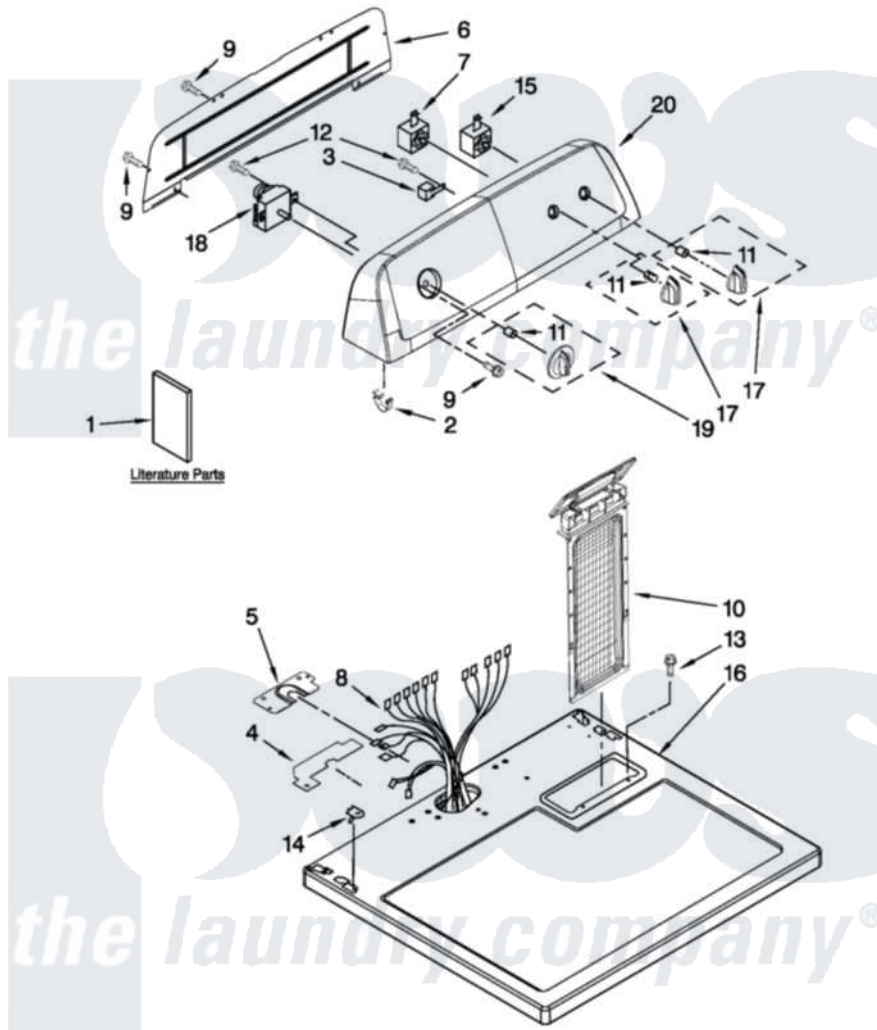

Amana YNED4700YQ0 01 - TOP AND CONSOLE PARTS

TOP AND CONSOLE PARTS

29" ELECTRIC DRYER

For Model: YNED4700YQ0
(White)

FOR ORDERING INFORMATION REFER TO PARTS PRICE LIST

1-12 Litho in U.S.A. (JLP)(bay)

1

Part No. W10486064 Rev. A

Amana [Residential Amana YNED4700YQ0 Dryer Parts](#) Parts Diagram 01 - TOP AND CONSOLE PARTS

[Click on the part number to view part](#)

Item	Original Part Number	Replaced By	Status	Part Description
1	W10115228		Not Available	INSTRUCTIONS, INSTALLATION
"	W10096991		Not Available	GUIDE, USE & CARE
"	W10185986		Not Available	WIRING DIAGRAM
"	W10392463		Not Available	ENERGY GUIDE
2	8312709			Clip-Console
3	694419			Mini-Buzzer
4	W10112603			Seal, Harness
5	W10112578			Harness, Bracket
6	W10416486			Panel, Rear Console
7	W10420747			Switch, Temperature
8	W10450290		Not Available	HARNESS, WIRING
9	693995			Screw, Hex Head
10	8558463			HANdle And Lint Screen Assembly
11	8536939			Clip, Knob
12	3348620	00767		Screw, 8A X 3/8 HeX Washer

12	3540029	30707	Head Tapping
13	688983	487240	Screw, For Mtg. Service Capacitor
14	357213		Nut, Push-In
15	W10446920		Switch, Push To Start
16	8559800	8563663	Top
17	W10453947		Knob, Control
18	W10436303		Timer, 60 Hz
19	W10453946		Timer Knob Assembly
20	W10429629		Panel, Control