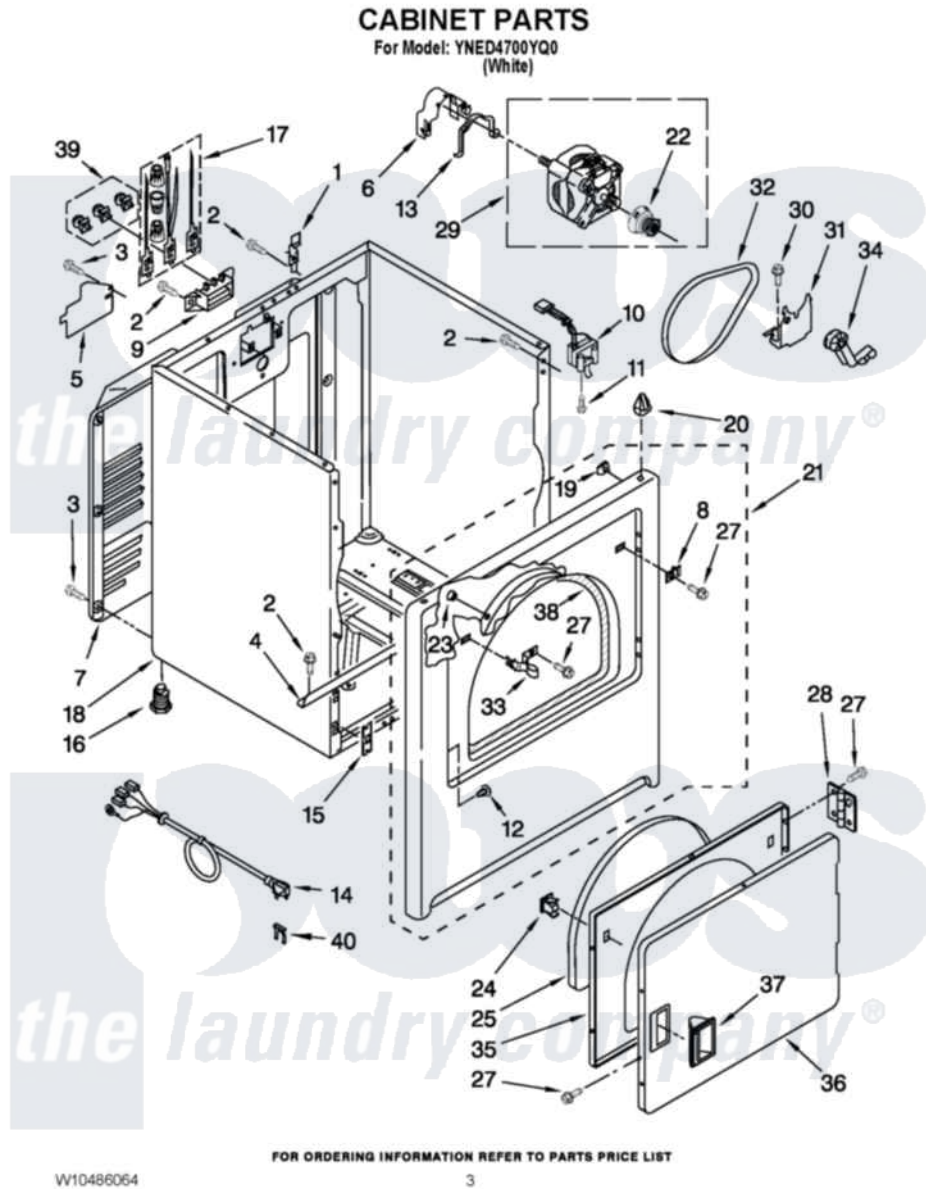

Amana YNED4700YQ0 02 - CABINET PARTS

Amana [Residential Amana YNED4700YQ0 Dryer Parts](#) Parts Diagram 02 - CABINET PARTS
Click on the part number to view part

Item	Original Part Number	Replaced By	Status	Part Description
1	8066217			Hinge, Top
2	3390631			Screw, 10-16 X 3/8
3	693995			Screw, Hex Head
4	W10236073			Bracket, Cabinet
5	3396795			Cover, Terminal Block
6	3404162			Clamp, Motor
7	3396805	280043		Panel-Rear
8	3403630			Plug, Strike Hole
9	3397659			Block, Terminal
10	3406107			Door Switch Assembly
11	697773	3395530		Screw
12	3404413			Plug, Hinge Hole
13	W10121316			Plug, Multivent
14	3394208			Cord, Power
15	3394083			Clip, Front Panel
16	3392100	49621		Feet-Leveling

NI	279810		Foot-Optional
17	279318		Terminal Tinned And Brass Panel
18	8530603	8533643	Cabinet
19	98234		Clip, U-Bend
20	8066092		Lock, Front Top
21	W10224853		Front Panel Assembly
22	8066184		Pulley, Motor
23	685203	279220	Clip
24	3389441		Door Catch Assembly
25	3405246		Seal, Door Push-To-Start
27	342055	488627	Screw
28	W10362431		Hinge And Pin Assembly
29	W10396029	279827	Motor-Drive
30	3400500		Bolt, 3405245 5/16-18 X 3/4
31	348780		Base, Motor
32	W10131364	341241	Belt
33	3403431		Strike, Panel
34	691366		Idler And Pulley Assembly
35	3402341		Door, Inner
36	3402335		Door, Front
37	3405184		Handle, Door
38	3406129		Seal And Bearing Assembly
39	279393		Terminal Block Screw Kit
40	694415		Clip, Strain Relief