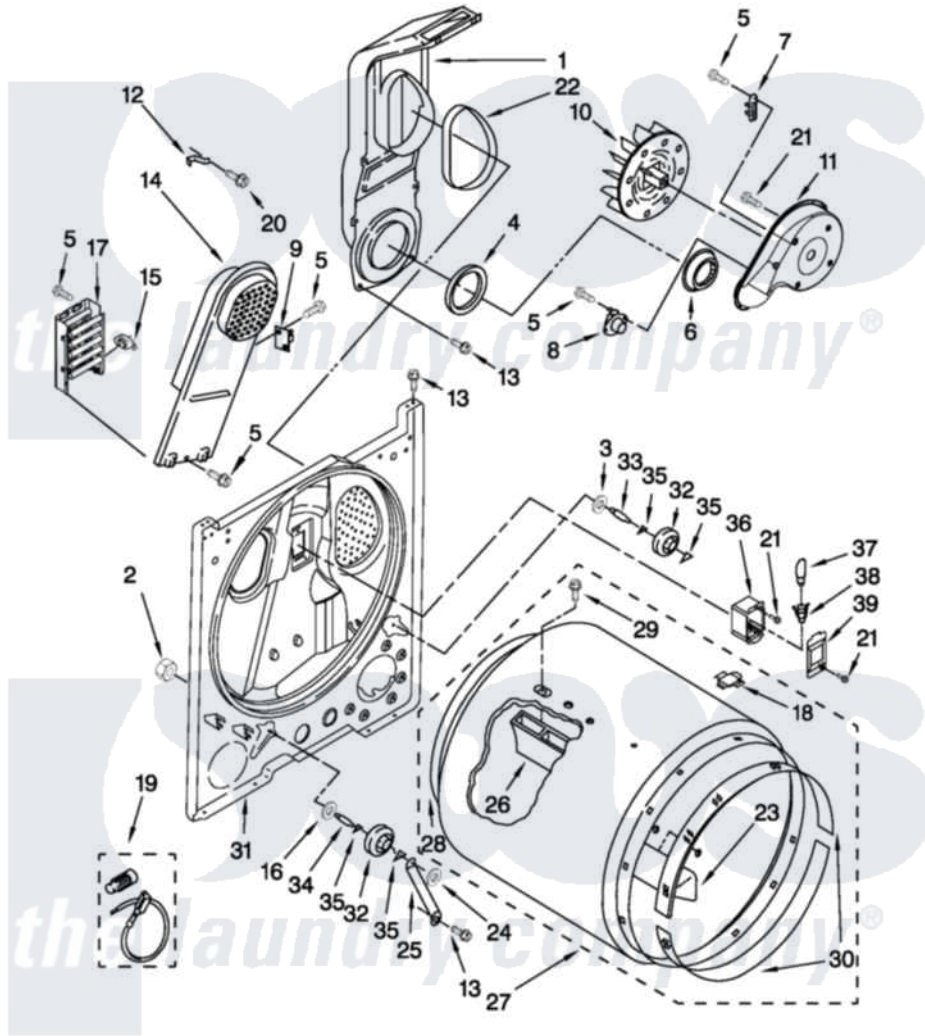

Amana YNED4700YQ0 03 - BULKHEAD PARTS

BULKHEAD PARTS

For Model: YNED4700YQ0
(White)

FOR ORDERING INFORMATION REFER TO PARTS PRICE LIST

W10486064

5

[Amana Residential Amana YNED4700YQ0 Dryer Parts](#) Parts Diagram 03 - BULKHEAD PARTS

[Click on the part number to view part](#)

Item	Original Part Number	Replaced By	Status	Part Description
1	348368			Lint Chute Assembly
2	W10298789			Nut, Push-In
3	3388703			Washer, Support
4	347139			Seal, Lint Chute
5	90767			Screw, 8A X 3/8 HeX Washer Head Tapping
6	696302			Shield, Exhaust
7	3392519			Thermal Limiter
8	3387134			Thermostat, Internal-Bias
9	3977393	279816		Cutoff-Tml
10	694089			Wheel, Blower
11	8577230			Housing, Blower
12	3398161			CLIP
13	3390631			Screw, 10-16 X 3/8
14	8541818			Box, Heater
15	3977767			Thermostat, High Limit 250 F
16	348197			Washer, Support

17	3403590	Not Available	Element, Heater
18	8066086		Plug, Drum Hole
19	279457		Wire Kit, Terminal
20	489463		Screw, 8-18 X 1/16
21	3390647	488729	Screw
22	339956		Seal, Air Duct To Bulkhead
23	3403636		Baffle, Drum
24	90296		Nut, Push On
25	3976434		Bracket, Support Shaft
26	692490		Baffle, Drum
27	695587		Drum Assembly
28	W10352407	279857	Seal
29	W10219342		Screw, Baffle Mounting
30	692526	279441	BeaRng-Rng
31	3403413		Bulkhead
32	3397590	349241T	Support
33	W10359269		Shaft, Drum Roller Threads
34	W10359270		Shaft, Drum Roller Threads
35	690997		Washer, Thrust
36	3977373		Bracket, Drum Light
37	3406124	22002263	Lamp
38	W10214261		Socket, Drum Light Assembly
39	3402841	8532165	Lens, Drum Light