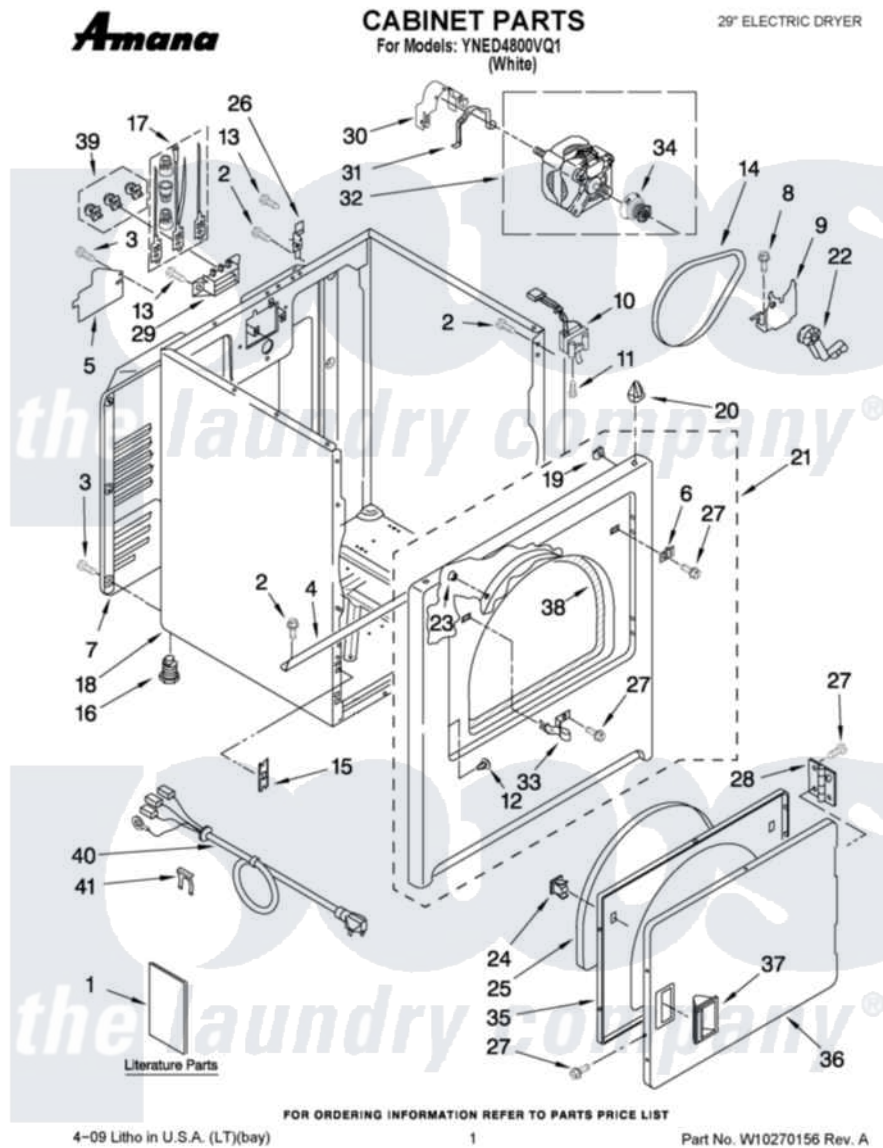

# Amana YNED4800VQ1 01 - CABINET PARTS

Amana [Residential Amana YNED4800VQ1 Dryer Parts](#) Parts Diagram 01 - CABINET PARTS  
Click on the part number to view part

Item	Original Part Number	Replaced By	Status	Part Description
1	W10150612		Not Available	Instructions, Installation
"	W10232964		Not Available	Guide, Use & Care
"	W10185986		Not Available	WIRING DIAGRAM
"	W10089178		Not Available	Sheet, Cycle Feature
2	343641	<a href="#">681414</a>		Screw, 10AB X 1/2
3	<a href="#">693995</a>			Screw, Hex Head
4	<a href="#">8541400</a>			Bracket, Cabinet
5	3394202		Not Available	Cover, Terminal Block
6	<a href="#">3403630</a>			Plug, Strike Hole
7	3396805	<a href="#">280043</a>		Panel-Rear
8	<a href="#">3400500</a>			Bolt, 3405245 5/16-18 X 3/4
9	<a href="#">348780</a>			Base, Motor
10	<a href="#">3406107</a>			Door Switch Assembly
11	697773	<a href="#">3395530</a>		Screw
12	<a href="#">3404413</a>			Plug, Hinge Hole
13	697776	<a href="#">4331106</a>		Screw, No.10-32 X 7/16