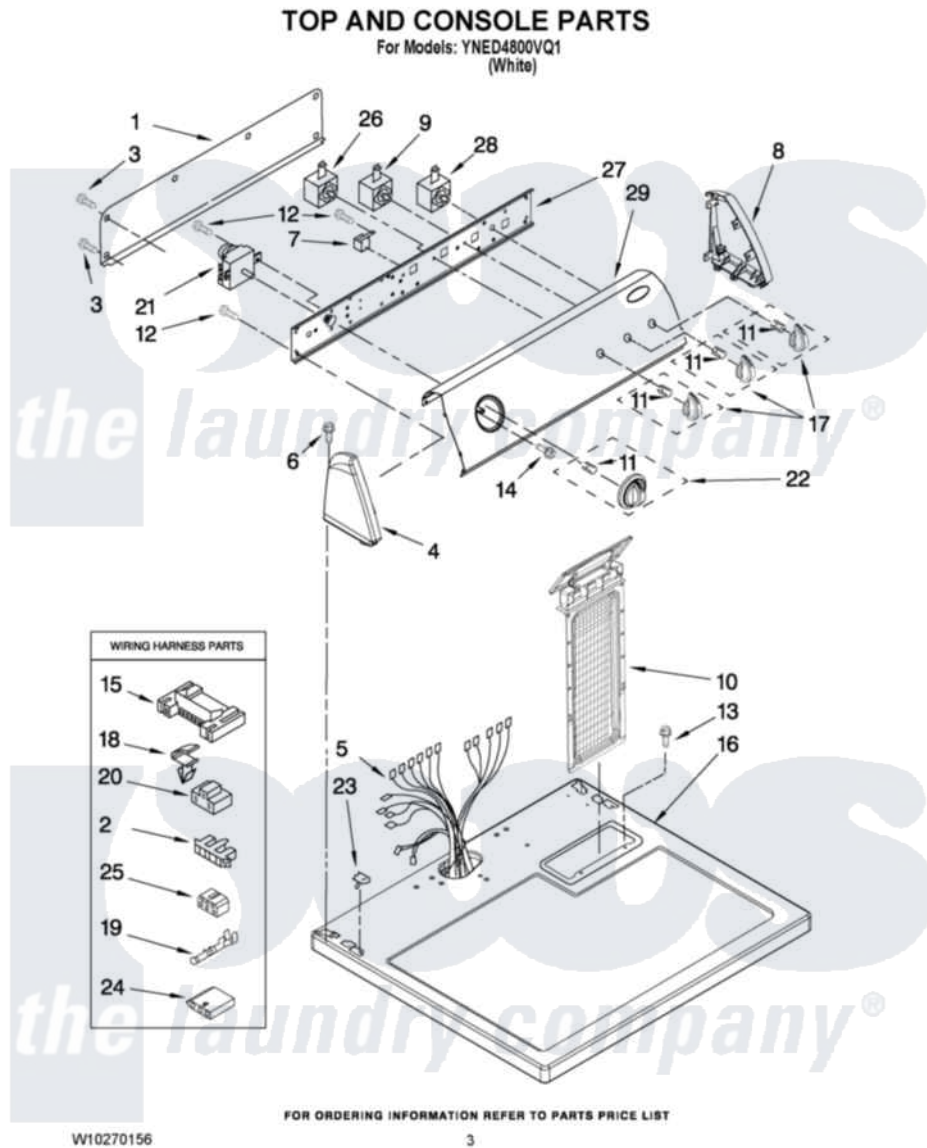

Amana YNED4800VQ1 02 - TOP AND CONSOLE PARTS

Amana Residential Amana YNED4800VQ1 Dryer Parts Parts Diagram 02 - TOP AND CONSOLE PARTS
Click on the part number to view part

Item	Original Part Number	Replaced By	Status	Part Description
1	8274261			Do-It-Yourself Repair Manuals
2	3397269			Connector, Timer
3	693995			Screw, Hex Head
4	8271365	279962		Endcap
5	W10111049		Not Available	HARNES, WIRING
6	388326			Screw, 8-18 X 1.25
7	694419			Mini-Buzzer
8	8271359	279962		Endcap
9	3405156			Switch, Rotary
10	8558463			HANdle And Lint Screen Assembly
11	8536939			Clip, Knob
12	8533971	90767		Screw, 8A X 3/8 HeX Washer Head Tapping
13	688983	487240		Screw, For Mtg. Service Capacitor
14	8533951	3400859		Screw, Grounding

15	3395683		Receptacle, Multi-Terminal
16	8557930	8563985	Top
17	W10196503		Knob, Control
18	3394427		Clip-Harness
19	94614		Terminal
20	3401144		Connector
21	W10185982		Timer Assembly
22	W10196507		Timer-Knob Assembly
23	357213		Nut, Push-In
24	3936144		Do-It-Yourself Repair Manuals
25	3347243		Block, Disconnect
26	3399639		Switch, Rotary Temperature
27	8271418		Bracket, Control
28	3398095		Switch, Push-To-Start
29	W10086735		Panel Control