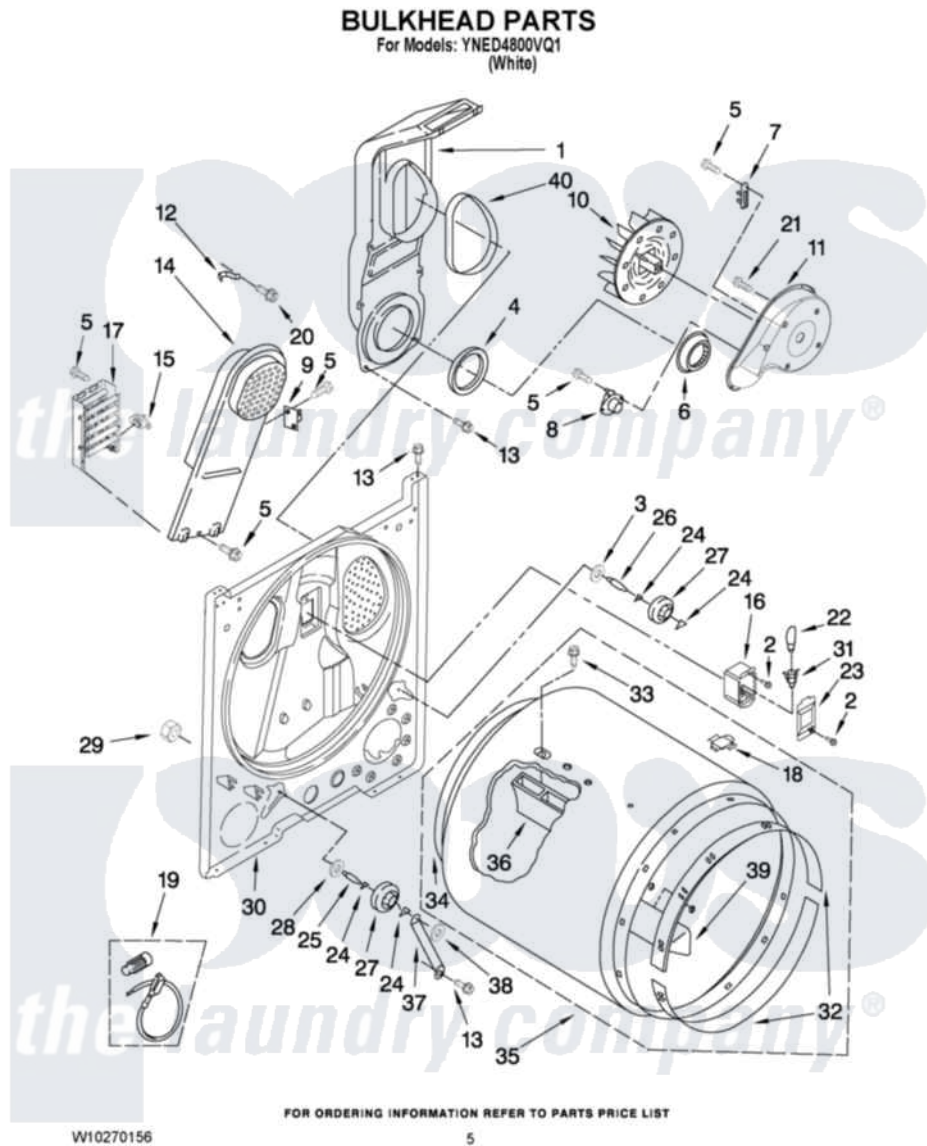

Amana YNED4800VQ1 03 - BULKHEAD PARTS

Amana Residential Amana YNED4800VQ1 Dryer Parts Parts Diagram 03 - BULKHEAD PARTS
Click on the part number to view part

Item	Original Part Number	Replaced By	Status	Part Description
1	348368			Lint Chute Assembly
2	487909	488729		Screw
3	3388703			Washer, Support
4	347139			Seal, Lint Chute
5	90767			Screw, 8A X 3/8 HeX Washer Head Tapping
6	696302			Shield, Exhaust
7	3392519			Thermal Limiter
8	3387134			Thermostat, Internal-Bias
9	3977393	279816		Cutoff-Tml
10	694089			Wheel, Blower
11	8577230			Housing, Blower
12	8066155			Clip, Heater Box
13	343641	681414		Screw, 10AB X 1/2
14	8541818			Box, Heater
15	3977767			Thermostat, High Limit 250 F
16	3977373			Bracket, Drum Light

17	3403590	Not Available	Element, Heater
18	8066086		Plug, Drum Hole
19	279457		Wire Kit, Terminal
20	489463		Screw, 8-18 X 1/16
21	3390647	488729	Screw
22	3406124	22002263	Lamp
23	3402841	8532165	Lens, Drum Light
24	690997		Washer, Thrust
25	3399506	W10359270	Shaft, Drum Roller Threads
26	3399507	W10359269	Shaft, Drum Roller Threads
27	3397590	349241T	Support
28	348197		Washer, Support
29	3359452		Nut, Lock
30	3403493	279798	Bulkhead
31	W10136369		Socket, Drum Light Assembly
32	692526	279441	BeaRng-Rng
33	W10219342		Screw, Baffle Mounting
34	3406130	279857	Seal
35	695587		Drum Assembly
36	692490		Baffle, Drum
37	3976434		Bracket, Support Shaft
38	90296		Nut, Push On
39	3403636		Baffle, Drum
40	339956		Seal, Air Duct To Bulkhead