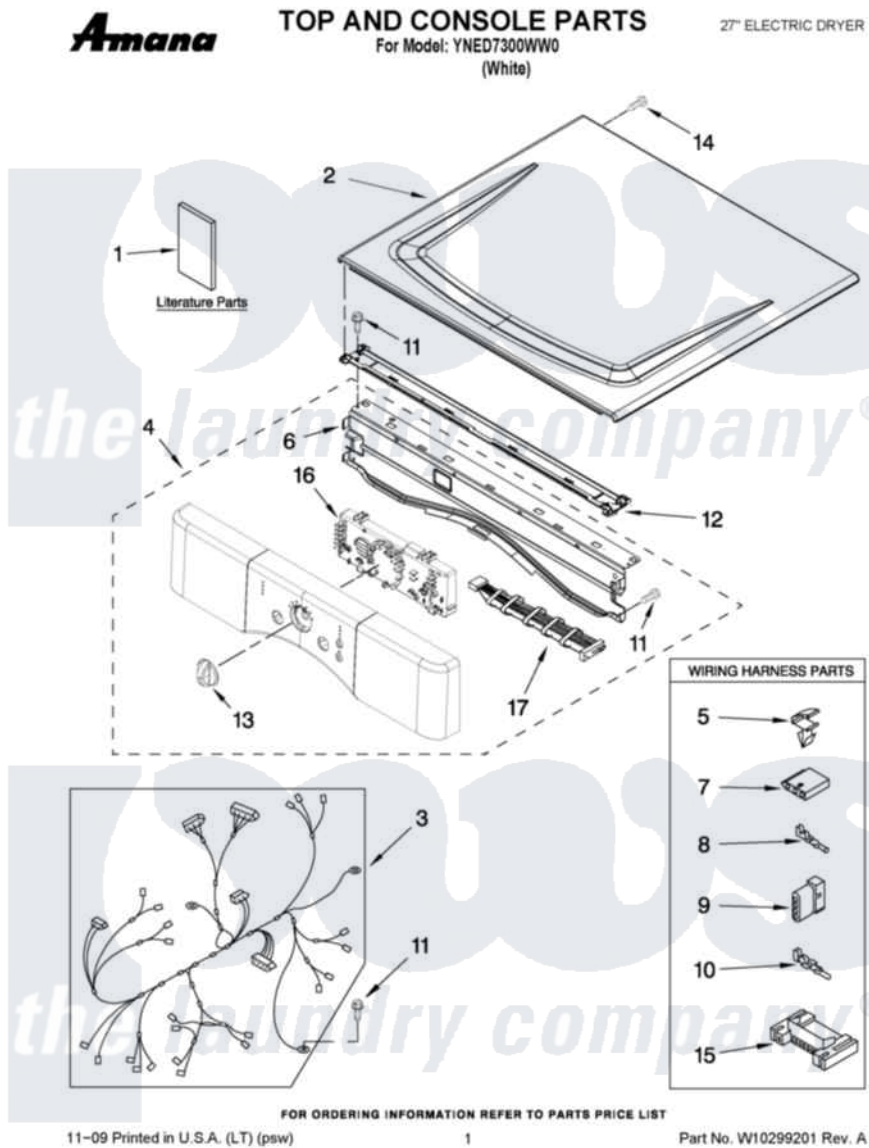

Amana YNED7300WW0 01 - TOP AND CONSOLE PARTS

Amana Residential Amana YNED7300WW0 Dryer Parts Parts Diagram 01 - TOP AND CONSOLE PARTS
 Click on the part number to view part

Item	Original Part Number	Replaced By	Status	Part Description
1	W10240875		Not Available	USE & CARE GUIDE
"	W10238796		Not Available	TECH SHEET
"	W10240584		Not Available	INSTALLATION, INSTRUCTION
2	8563730	W10336080		Top
3	W10251444		Not Available	HARNESS, MAIN
4	W10215746			Panel, Console Assembly
5	3394427			Clip-Harness
6	8565237			Bracket, Console
7	353424			Plug, Terminal
8	94614			Terminal
9	3936144			Do-It-Yourself Repair Manuals
10	94613	596797		Terminal
11	3390647	488729		Screw
12	W10266747			Channel-Water, Dryer
13	8574974	8574963		Knob, Control
14	W10006580			Screw, M3-1.12 X12 Pn 6l Spl

15

[3395683](#)

Receptacle, Multi-Terminal

16

[W10215814](#)

Assembly, User Interface

17

[W10259049](#)

Cable, User Interface