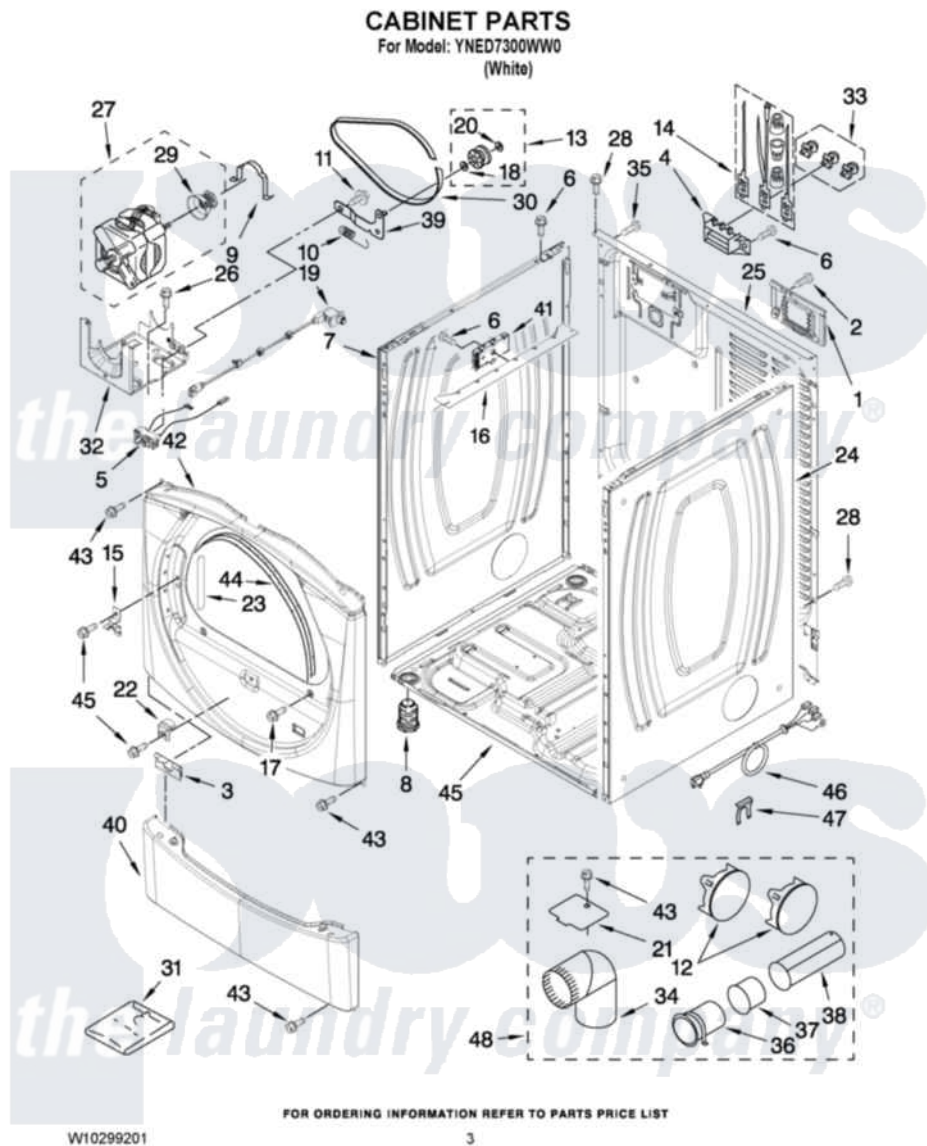

Amana YNED7300WW0 02 - CABINET PARTS

Amana [Residential Amana YNED7300WW0 Dryer Parts](#) Parts Diagram 02 - CABINET PARTS
Click on the part number to view part

Item	Original Part Number	Replaced By	Status	Part Description
1	W10286180	W10119283		Cover, Terminal Block
2	3390814	90767		Screw, 8A X 3/8 HeX Washer Head Tapping
3	8519459			Clip, Toe Panel
4	3397659			Block, Terminal
5	W10246525	W10314253		Switch, Assembly Broken Belt
6	90767			Screw, 8A X 3/8 HeX Washer Head Tapping
7	8565054			Panel, Side
8	3392100	49621		Feet-Leveling
NI	279810			Foot-Optional
9	660658			Clamp, Motor Mounting 343481 685441
10	3387374			Spring, Idler
11	3389420			Retainer-Idler 1/4-20 X 1/16
12	49252			Plug, Multivent
13	3388672	279640		Pulley-ldr

14	279318		Terminal Tinned And Brass Panel
15	8565122		Strike, Door
16	8563727		Bracket, Control
17	3357011	308685	Side Trim)
18	W10121334		Washer, Thrust
19	W10128087	W10318609	Switch, Assembly Door
20	690997		Washer, Thrust
21	8066115	3394331	Plate Cover
22	8565083		Ramp, Door
23	W10085210		Label-Hinge Hole Cover Front Panel
24	8565048		Panel, Side
25	8565059		Panel, Rear
26	343641	681414	Screw, 10AB X 1/2
27	8538263	279787	Motor-Drive
28	3393008	308685	Side Trim)
29	8578220		Pulley, Motor
30	3387610	661570	Belt
31	8572546		Odor Remover
32	W10242878		Bracket, Motor Mounting
33	279393		Terminal Block Screw Kit
34	49026		4" - 90° Elbow
35	8533974	4331106	Screw, No.10-32 X 7/16
36	8563747		Exhaust Pipe Medium Pipe
37	8563750		Exhaust Pipe
38	8563749		Exhaust Pipe
39	3388674	W10118756	Idler Bracket
40	8540621		Panel, Toe
41	W10235613		Board, Control
42	W10251264		Front Panel Assembly
43	3390647	488729	Screw
44	3387242		Seal, Front Panel
45	8565046		(BROKEN BELT BASE, CABINET SWITCH)
46	8579325		Power Cord
47	694415		Clip, Strain Relief
48	279818	W10470674	Dryer Exhaust Kit