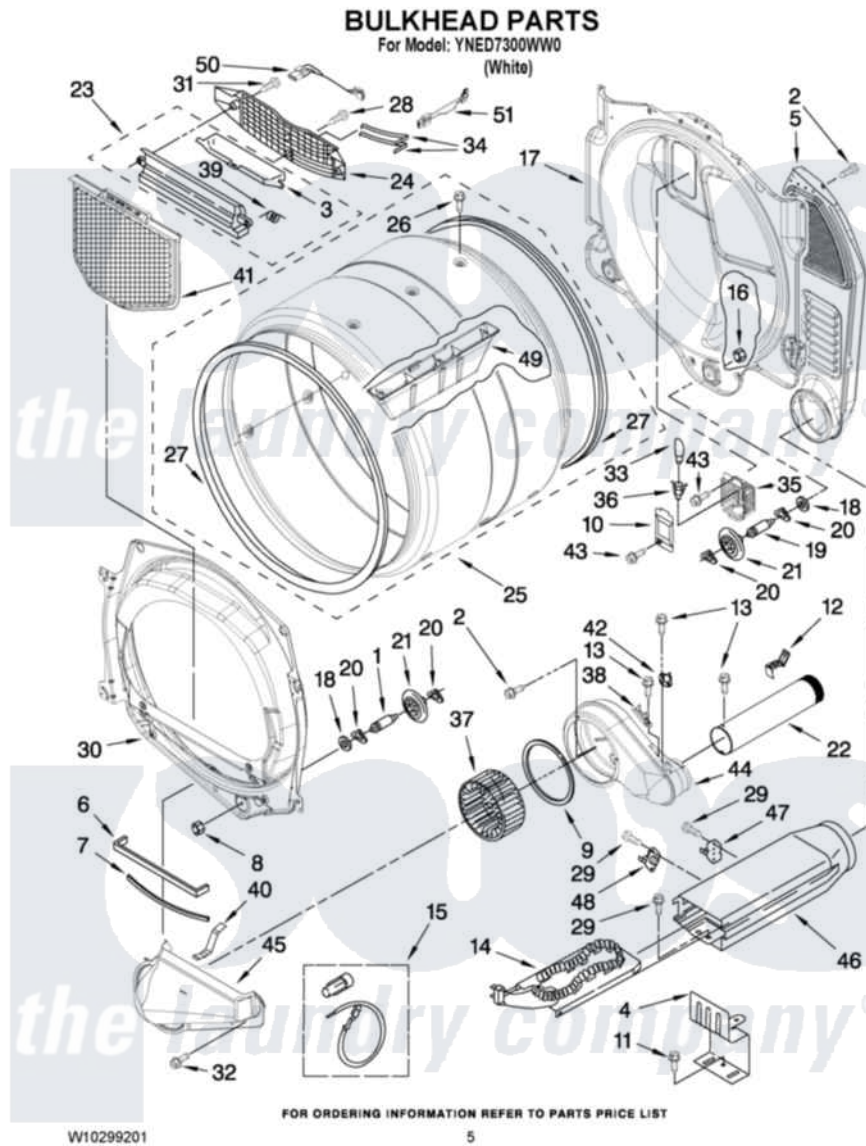

# Amana YNED7300WW0 03 - BULKHEAD PARTS

Amana Residential Amana YNED7300WW0 Dryer Parts Parts Diagram 03 - BULKHEAD PARTS  
Click on the part number to view part

Item	Original Part Number	Replaced By	Status	Part Description
1	8575324	<a href="#">W10359271</a>		Shaft, Drum Roller Threads
2	3390647	<a href="#">488729</a>		Screw
3	<a href="#">W10153413</a>			Door, Lint Screen
4	<a href="#">8066099</a>			Bracket, Heater Box
5	697354	<a href="#">3387911</a>		Duct-Air
6	<a href="#">697813</a>			Seal, Outlet Housing
7	697814	<a href="#">697813</a>		Seal, Outlet Housing
8	3934666	<a href="#">W10080210</a>		Nut, 3/8 X 16
9	<a href="#">697770</a>			Seal, Cover Plate Blower Housing
10	3402841	<a href="#">8532165</a>		Lens, Drum Light
11	<a href="#">693995</a>			Screw, Hex Head
12	<a href="#">8572105</a>			Retainer, Toe Panel
13	8533971	<a href="#">90767</a>		Screw, 8A X 3/8 HeX Washer Head Tapping
14	<a href="#">3387747</a>			Element, Heater
15	<a href="#">279457</a>			Wire Kit, Terminal