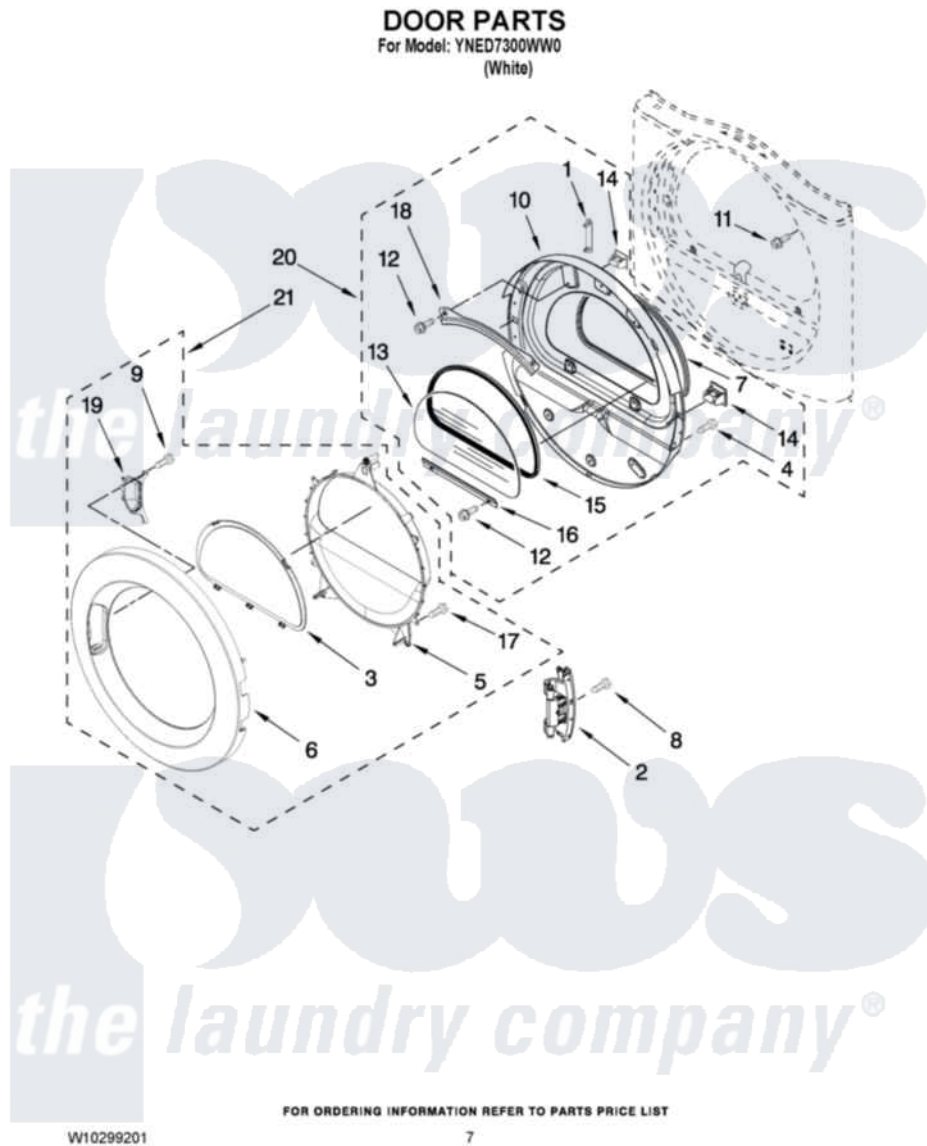

Amana YNED7300WW0 04 - DOOR PARTS

Amana [Residential Amana YNED7300WW0 Dryer Parts](#) Parts Diagram 04 - DOOR PARTS
[Click on the part number to view part](#)

Item	Original Part Number	Replaced By	Status	Part Description
1	W10256915			Label, Hinge Hole Cover
2	8578887			Door Hinge Assembly
3	W10215741			Screen, Door
4	8534044			Screw, 8-18 X 1/2
5	W10283424			Door, Intermediate Stationary
6	W10215742			Door, Outer Ring
7	W10163915			Door Seal
8	W10159996			Screw, 10-24 X 25/64
9	9742177			Screw, 8-18 X .625
10	W10259900	W10164062		Door Assembly
11	355515			Screw, 8-18 X 11/16
12	3393258	3373329D		Screw
13	W10286878			Window
14	690081	279570		Latch
15	8579663			Seal, Window
16	8519354			Retainer-Window

17	8534022	Screw, 8-18 X 1/16
18	8519356	Retainer-Window
19	W10215754	Handle Pocket
20	W10270216	Door Assembly
21	W10215753	Door, Outer Assembly