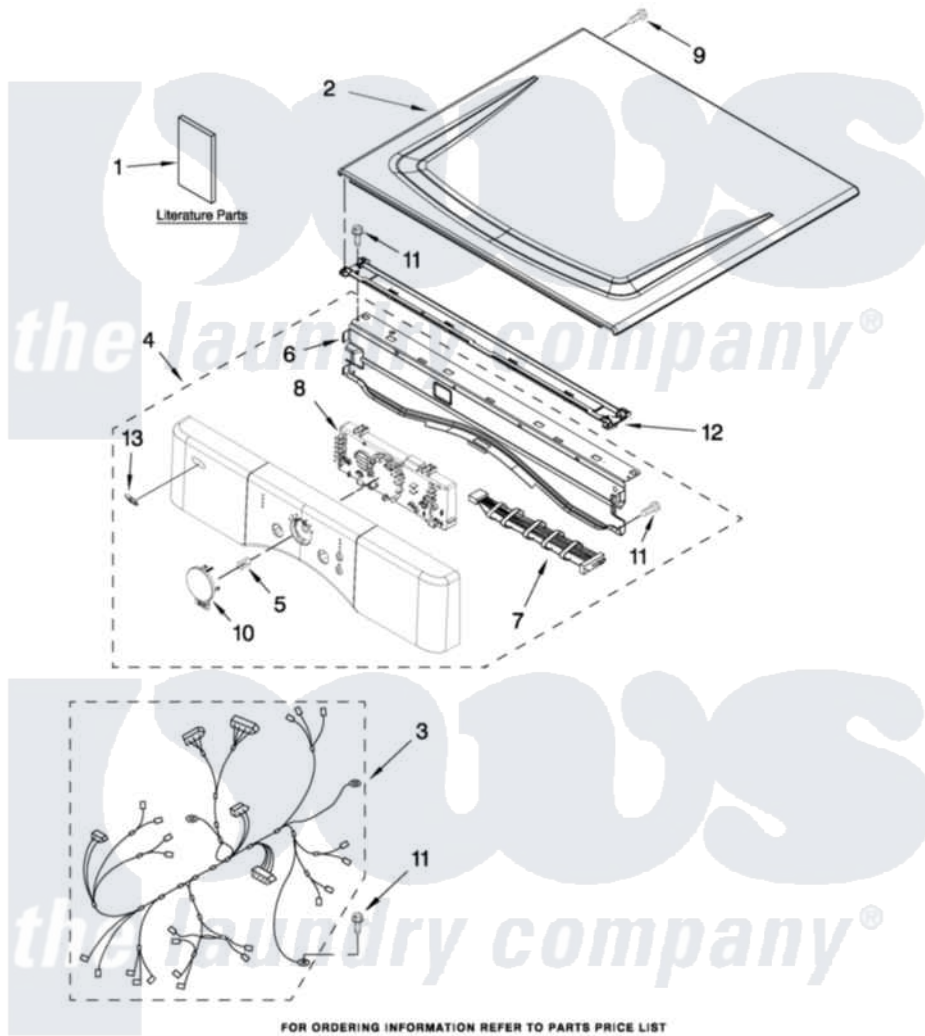

Amana YNED7300WW1 01 - TOP AND CONSOLE PARTS

TOP AND CONSOLE PARTS

27" ELECTRIC DRYER

For Model: YNED7300WW1
(White)

FOR ORDERING INFORMATION REFER TO PARTS PRICE LIST

8-10 Printed in U.S.A. (LT)(bay)

1

Part No. W10341804 Rev. A

Amana Residential Amana YNED7300WW1 Dryer Parts Parts Diagram 01 - TOP AND CONSOLE PARTS

[Click on the part number to view part](#)

Item	Original Part Number	Replaced By	Status	Part Description
1	W10240875		Not Available	USE & CARE GUIDE
"	W10238796		Not Available	TECH SHEET
"	W10240584		Not Available	INSTALLATION, INSTRUCTION
2	8563730	W10336080		Top
3	W10251444		Not Available	HARNESS, MAIN
4	W10215746			Panel, Console Assembly
5	W10215807			Spring, Cycle Button
6	8565237			Bracket, Console
7	W10259049			Cable, User Interface
8	W10215814			Assembly, User Interface
9	W10006580			Screw, M3-1.12 X12 Pn 6l Spl
10	W10311352			Button, Cycle
11	3390647	488729		Screw
12	W10266747			Channel-Water, Dryer
13	W10216285			Name Plate