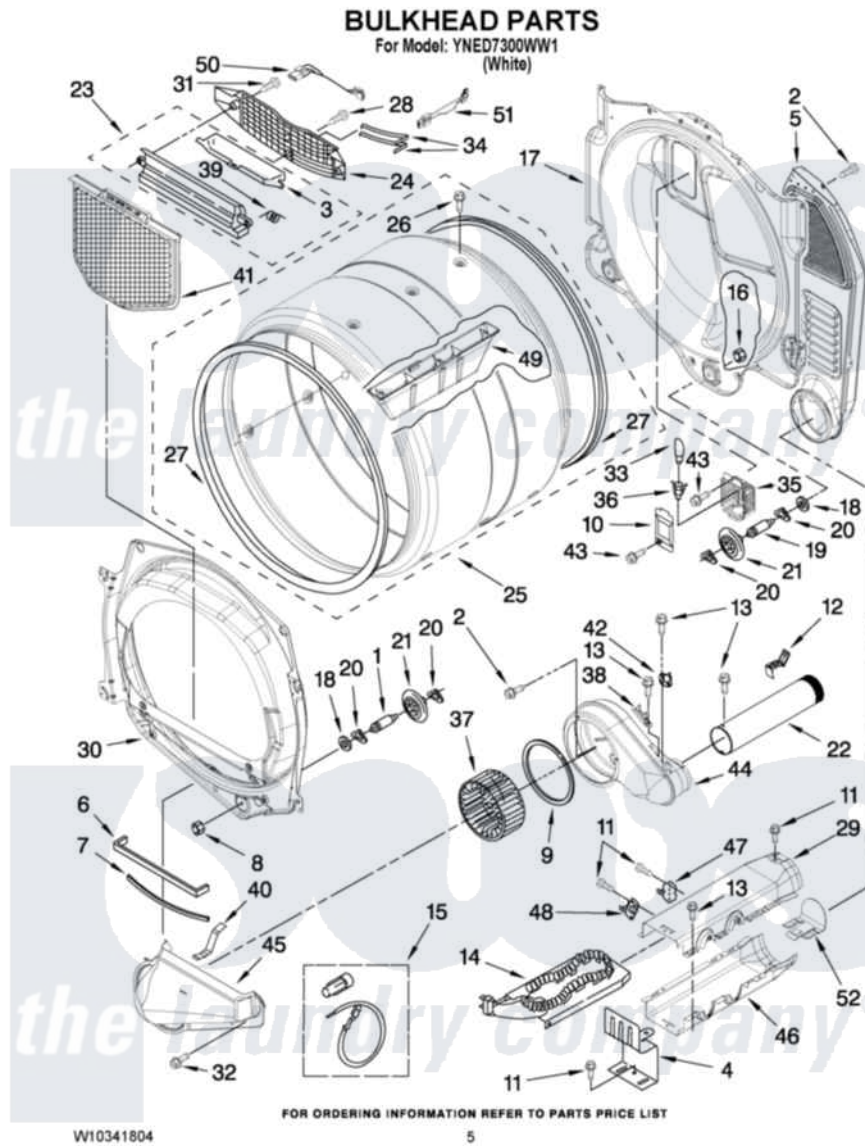

# Amana YNED7300WW1 03 - BULKHEAD PARTS

Amana Residential Amana YNED7300WW1 Dryer Parts Parts Diagram 03 - BULKHEAD PARTS  
 Click on the part number to view part

Item	Original Part Number	Replaced By	Status	Part Description
1	8575324	<a href="#">W10359271</a>		Shaft, Drum Roller Threads
2	3390647	<a href="#">488729</a>		Screw
3	<a href="#">W10153413</a>			Door, Lint Screen
4	<a href="#">8066099</a>			Bracket, Heater Box
5	697354	<a href="#">3387911</a>		Duct-Air
6	<a href="#">697813</a>			Seal, Outlet Housing
7	697814	<a href="#">697813</a>		Seal, Outlet Housing
8	3934666	<a href="#">W10080210</a>		Nut, 3/8 X 16
9	<a href="#">697770</a>			Seal, Cover Plate Blower Housing
10	3402841	<a href="#">8532165</a>		Lens, Drum Light
11	<a href="#">693995</a>			Screw, Hex Head
12	<a href="#">8572105</a>			Retainer, Toe Panel
13	8533971	<a href="#">90767</a>		Screw, 8A X 3/8 HeX Washer Head Tapping
14	<a href="#">8544771</a>			Heater Element
15	<a href="#">279457</a>			Wire Kit, Terminal