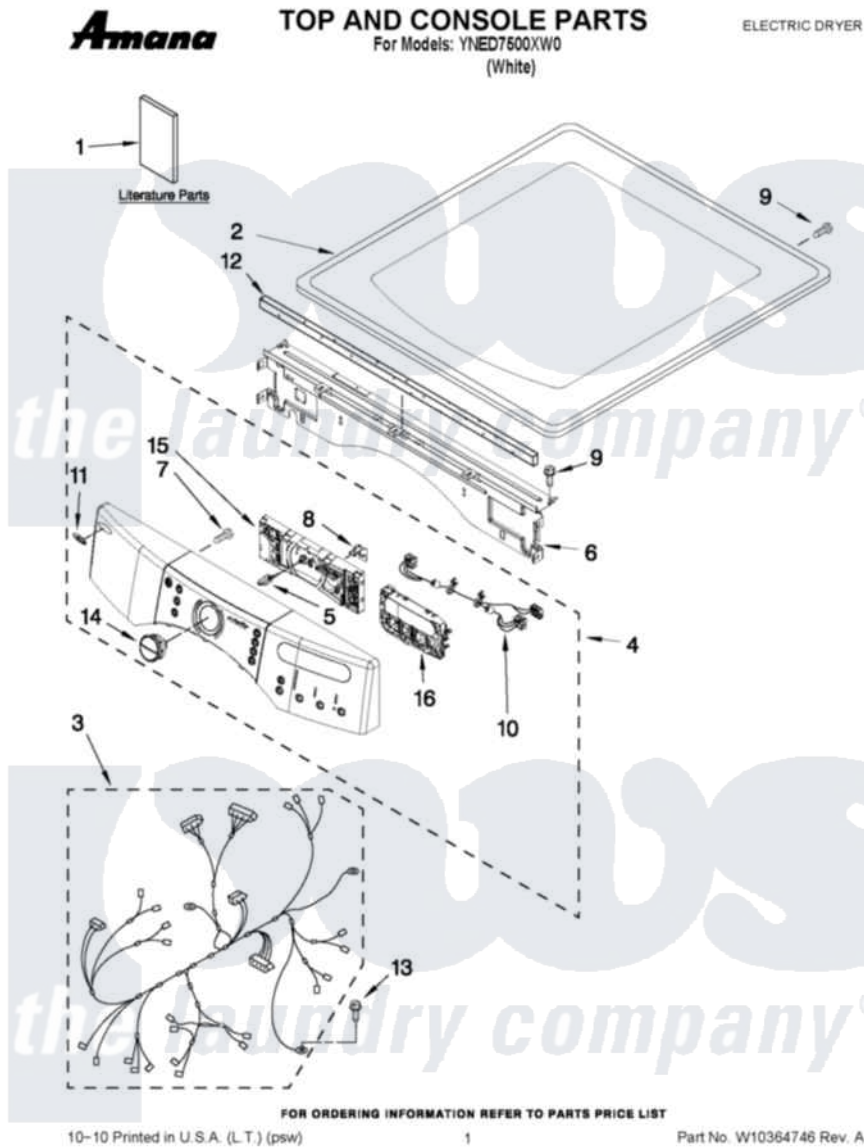

# Amana YNED7500XW0 01 - TOP AND CONSOLE PARTS

Amana Residential Amana YNED7500XW0 Dryer Parts Parts Diagram 01 - TOP AND CONSOLE PARTS  
 Click on the part number to view part

Item	Original Part Number	Replaced By	Status	Part Description
1	W10239303		Not Available	USE & CARE GUIDE
"	W10298850		Not Available	TECH SHEET
"	W10255469		Not Available	INSTALLATION INSTRUCTIONS
2	3980634	<a href="#">W10117263</a>		Top
3	<a href="#">W10111064</a>			Harness, Main
4	<a href="#">W10246704</a>			Panel, Console
5	<a href="#">W10023220</a>			Adapter, Encoder Wheel
6	<a href="#">W10215656</a>			Bracket, Console
7	<a href="#">W10006580</a>			Screw, M3-1.12 X12 Pn 6l Spl
8	<a href="#">W10112268</a>			Clip-Harness
9	3390647	<a href="#">488729</a>		Screw
10	<a href="#">W10242905</a>			Harness, Communication
11	<a href="#">W10216285</a>			Name Plate
12	<a href="#">W10112267</a>			Foam-Seal Control Bracket
13	<a href="#">693995</a>			Screw, Hex Head
14	<a href="#">W10216289</a>			Knob, Assembly