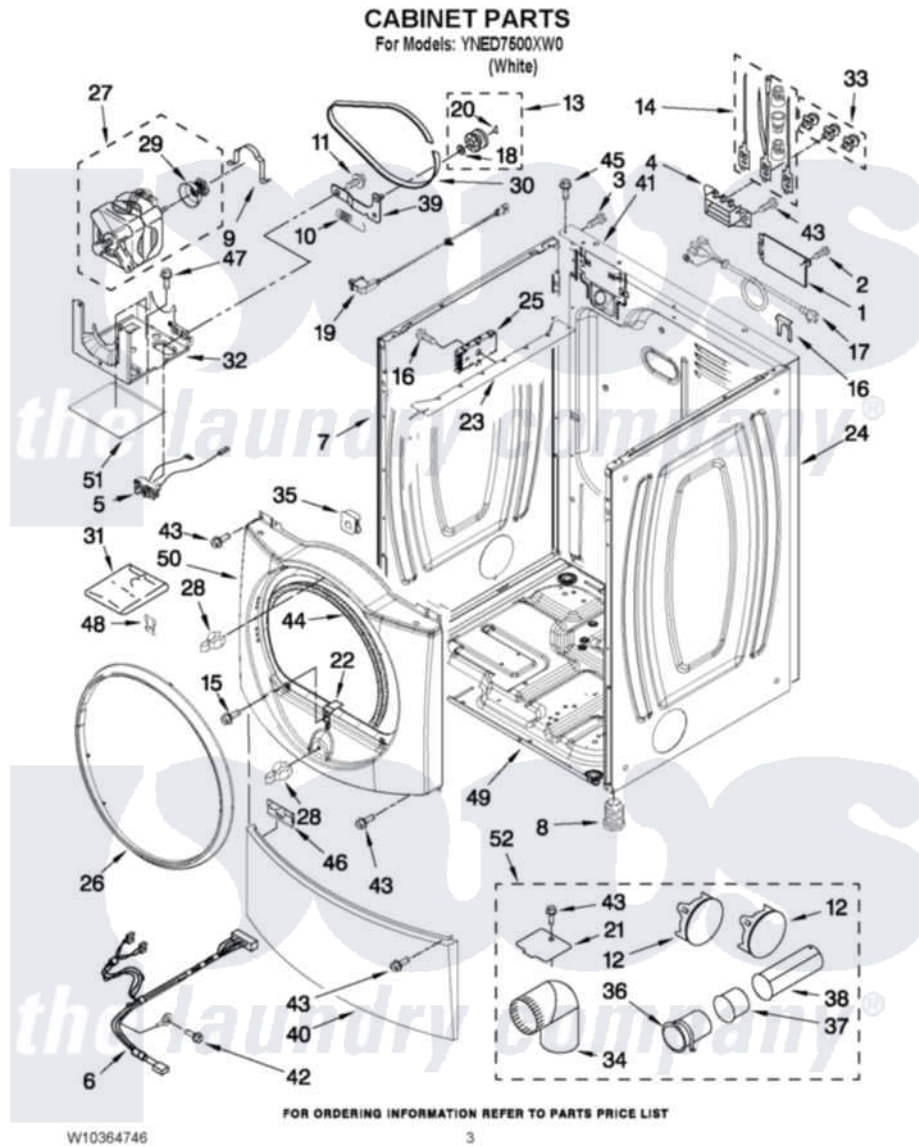

Amana YNED7500XW0 02 - CABINET PARTS

Amana [Residential Amana YNED7500XW0 Dryer Parts](#) Parts Diagram 02 - CABINET PARTS
Click on the part number to view part

Item	Original Part Number	Replaced By	Status	Part Description
1	W10286180	W10119283		Cover, Terminal Block
2	3390814	90767		Screw, 8A X 3/8 HeX Washer Head Tapping
3	8533974	4331106		Screw, No.10-32 X 7/16
4	3397659			Block, Terminal
5	W10246525	W10314253		Switch, Assembly Broken Belt
6	W10242902			Harness, Digital Interface
7	W10192435			Panel, Side
8	3392100	49621		Feet-Leveling
NI	279810			Foot-Optional
9	660658			Clamp, Motor Mounting 343481 685441
10	3387374			Spring, Idler
11	3389420			Retainer-Idler 1/4-20 X 1/16
12	49252			Plug, Multivent
13	3388672	279640		Pulley-ldr
14	279218			Terminal Tinned And Brass

14	279910		Panel
15	3357011	308685	Side Trim)
16	694415		Clip, Strain Relief
17	8529008	Not Available	HARNES, WIRING
18	W10121334		Washer, Thrust
19	W10128087	W10318609	Switch, Assembly Door
20	690997		Washer, Thrust
21	8066115	3394331	Plate Cover
22	8529053		Ramp, Door Door Switch
23	8563727		Bracket, Control
24	W10192446		Panel, Side
25	W10174745		Board, Control
26	W10181832		Trim-Ring Assembly
27	8538263	279787	Motor-Drive
28	696144	279570	Latch
29	8578220		Pulley, Motor
30	3387610	661570	Belt
31	8541503		Kit, Stack Assembly
32	W10242878		Bracket, Motor Mounting
33	279393		Terminal Block Screw Kit
34	49026		4" - 90° Elbow
35	62825		Clip-S Type Control Board
36	8563747		Exhaust Pipe Medium Pipe
37	8563750		Exhaust Pipe
38	8563749		Exhaust Pipe
39	3388674	W10118756	Idler Bracket
40	W10246269		Panel, Toe
41	W10244141		Panel, Rear
42	693995		Screw, Hex Head
43	3390647	488729	Screw
44	3387242		Seal, Front Panel
45	3393008	308685	Side Trim)
46	8519459		Clip, Toe Panel
47	343641	681414	Screw, 10AB X 1/2
48	W10112671		Clip
49	W10239098		Front Panel
50	W10180423		Front Panel
51	W10212660		Pad, Sound Dampening
NI	W10331132		Dryer Exhaust Kit