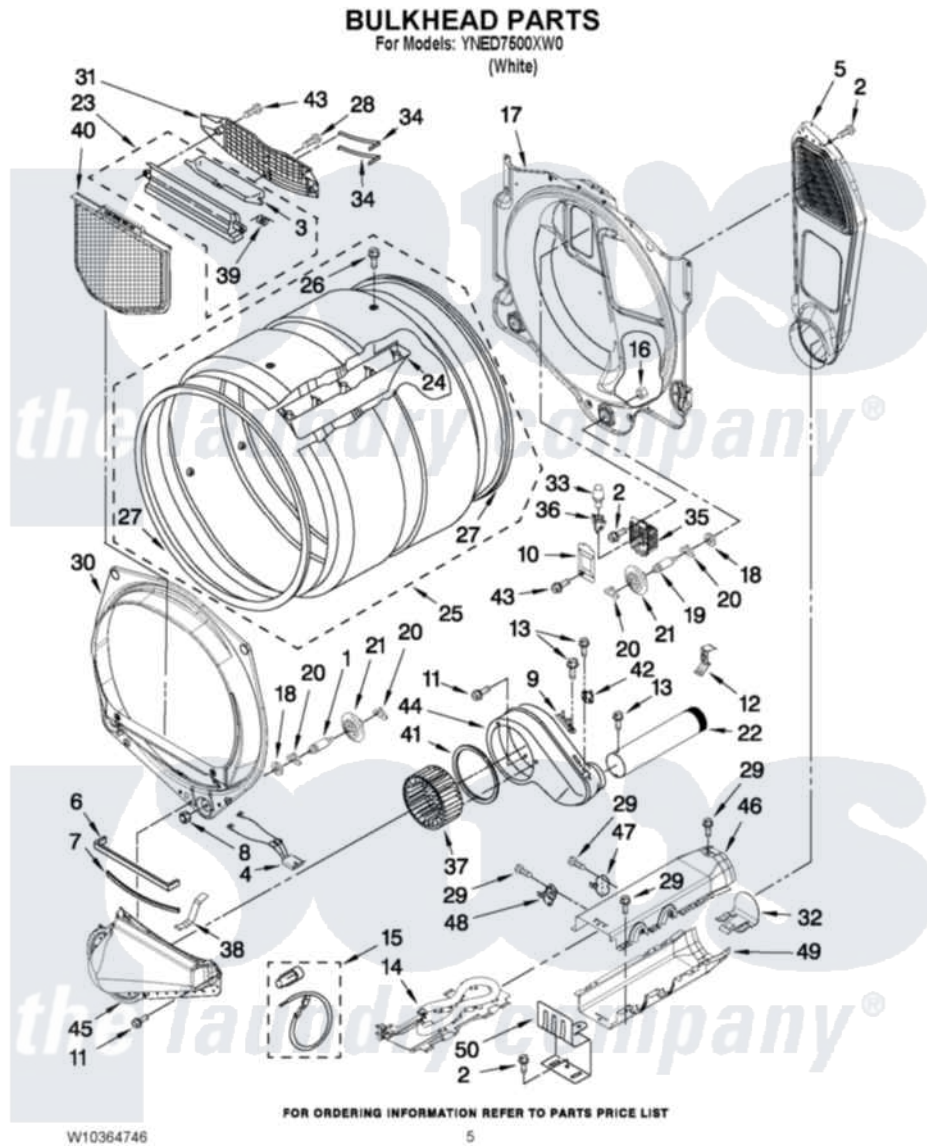

Amana YNED7500XW0 03 - BULKHEAD PARTS

Amana [Residential Amana YNED7500XW0 Dryer Parts](#) Parts Diagram 03 - BULKHEAD PARTS
Click on the part number to view part

Item	Original Part Number	Replaced By	Status	Part Description
1	8575324	W10359271		Shaft, Drum Roller Threads
2	3390647	488729		Screw
3	W10153413			Door, Lint Screen
4	3406653			Harness, Sensor
5	697354	3387911		Duct-Air
6	697813			Seal, Outlet Housing
7	697814	697813		Seal, Outlet Housing
8	3934666	W10080210		Nut, 3/8 X 16
9	3392519			Thermal Limiter
10	3402841	8532165		Lens, Drum Light
11	489463			Screw, 8-18 X 1/16
12	8572105			Retainer, Toe Panel
13	8533971	90767		Screw, 8A X 3/8 HeX Washer Head Tapping
14	8544771			Heater Element
15	279457			Wire Kit, Terminal
16	W10001120	W10080190		Nut, 3/8-16

17	W10080170		Bulkhead, Rear
18	3387459	W10080960	Washer, Support
19	8575325	W10359272	Shaft, Roller Drum Threads
20	690997		Washer, Thrust
21	W10314171		Roller, Support Assembly
22	8563745	279936	Kit-Exhst
23	W10153423		Outlet Grille, Housing Assembly
24	697693	W10113136	Baffle, Drum
25	W10181466		Complete Drum Assembly
26	W10219342		Screw, Baffle Mounting
27	W10166807	280114	Seal
28	695240	488729	Screw
29	693995		Screw, Hex Head
30	W10252304		Bulkhead, Front
31	W10153412		Grille, Outlet
32	8544776		Flange, Heater Box
33	3406124	22002263	Lamp
34	3387223		Electrode, Sensor
35	8578825		Bracket, Drum Light
36	W10214261		Socket, Drum Light Assembly
37	697772		Wheel, Blower
38	8066208		Clip-Exhaust
39	3394986		Spring, Lint Screen Door
40	W10049370	W10120998	Screen
41	697770		Seal, Cover Plate Blower Housing
42	8577274		Thermostat 295F
43	3387230		Screw, 10-16 X 13/16
44	8544362	W10119255	Housing, Blower
45	8066168	W10128606	Duct-Lint
46	8544769		Housing, Blower Lint Duct Assembly
47	280148		Thermal Cut-Off, Kit
48	8557403		Thermostat 295 F
49	8544770		Housing Slot, Heater Box
50	8066099		Bracket, Heater Box